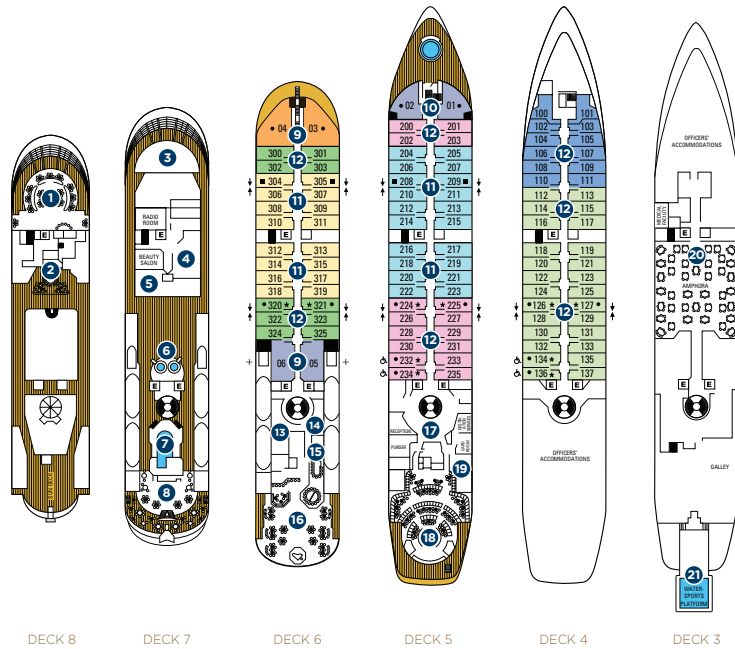

ABOARD STAR PRIDE, STAR LEGEND & STAR BREEZE

DECK 8 DECK 7 DECK 6 DECK 5 DECK 4 DECK 3

ONBOARD SPACES

- | | | |
|-----------------------------|----------------------|-------------------------|
| 1 Yacht Club | 8 Veranda/Candles | 15 Casino |
| 2 Star Bar | 9 Owner's Suites | 16 Compass Rose |
| 3 Bridge | 10 Classic Suites | 17 Reception |
| 4 WindSpa | 11 Balcony Suites | 18 Lounge |
| 5 Fitness Center | 12 Ocean View Suites | 19 Computer Center |
| 6 Whirlpools | 13 Signature Shop | 20 Amphora Restaurant |
| 7 Pool
(Star Pride only) | 14 Library | 21 Watersports Platform |

- OWNER'S SUITE (OW)
- CLASSIC SUITE (CS)
- BALCONY SUITE 1 (BS1)
- BALCONY SUITE (BS)
- OCEAN VIEW SUITE 3 (S3)
- OCEAN VIEW SUITE 2 (S2)
- OCEAN VIEW SUITE 1 (S1)
- OCEAN VIEW SUITE (S)

- Access to board ship is via stairs only.
- Access to/from outside deck may require assistance with doors and thresholds.

Owner's Suite

Classic Suite,
Midship

SHIP FACTS

GUEST CAPACITY: 212

GUEST DECKS: 6

CREW MEMBERS: 140

LENGTH: 440 feet
(134 meters)

BEAM: 63 feet (19 meters)

DRAFT: 16.5 feet (5 meters)

CRUISING SPEED: 15 knots

PROPULSION: Twin propeller, driven by four Bergen marine diesel engines

TONNAGE: 9,975 grt
(gross registered tons)

SHIP'S REGISTRY: Bahamas

Classic Suite,
Forward