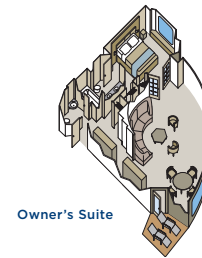

Ocean View Suites (S, S1, S2, S3):

277 square feet (26 square meters)

Suites with 3rd berths —

112-115, 300-301 on Star Breeze

and Star Legend only

Modified Accessible Suites:

277 square feet (26 square meters),
(Suites 134, 136, 232, 234).