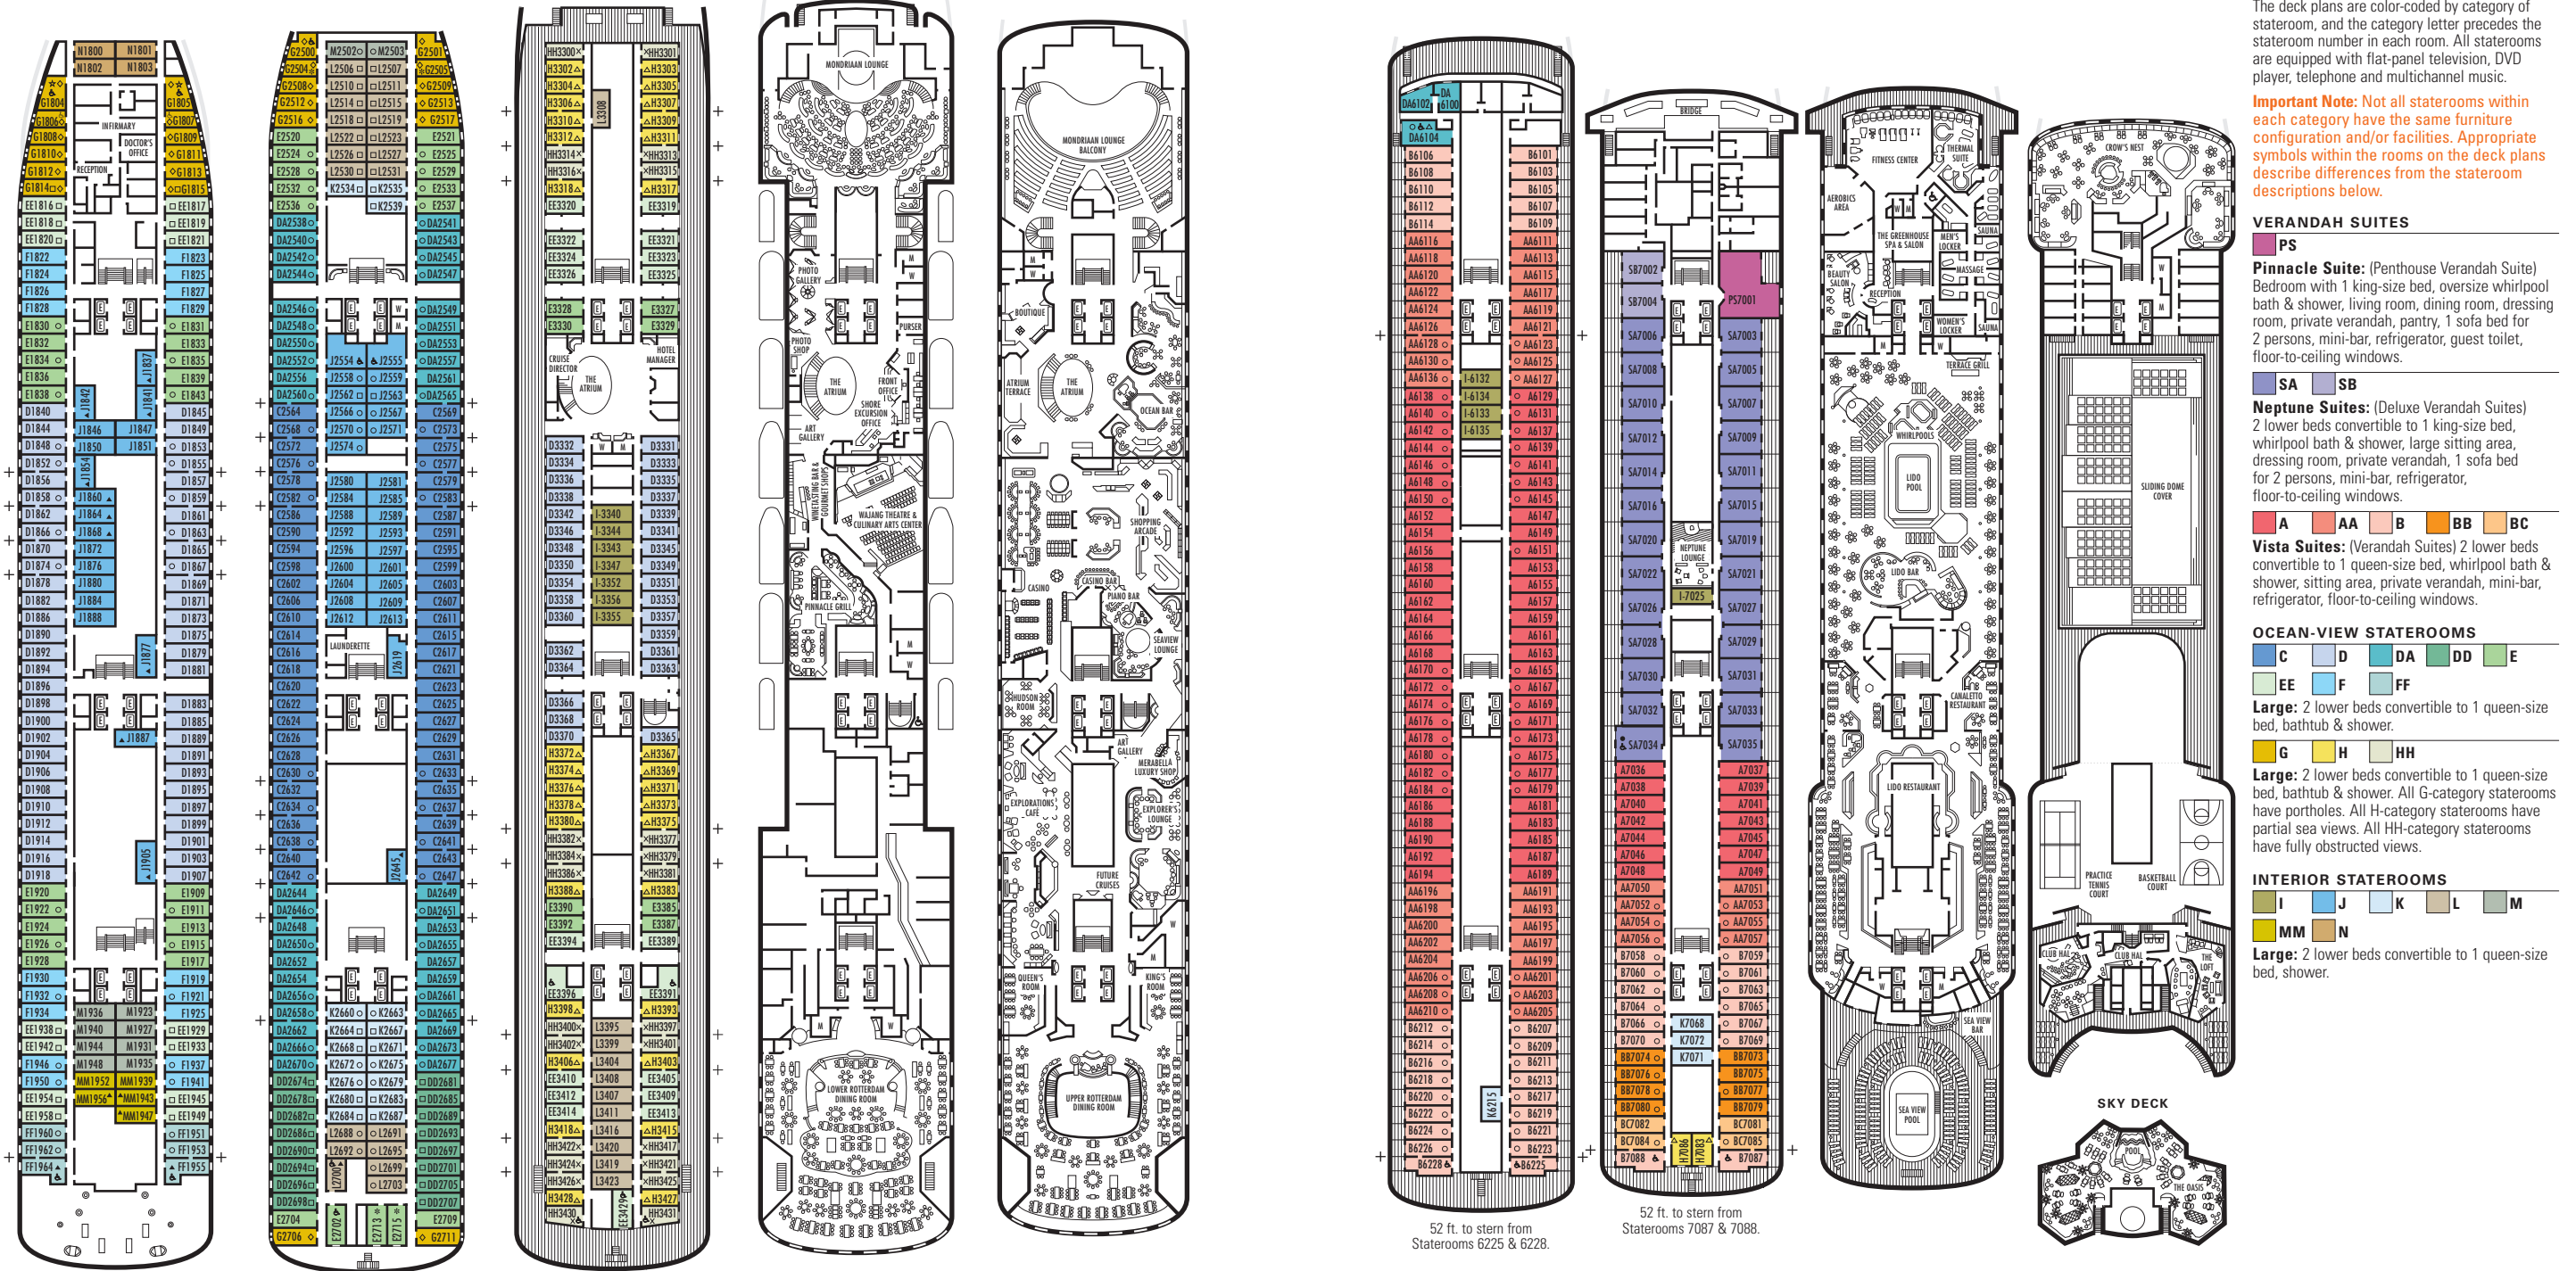

SA SB
Neptune Suites: (Deluxe Verandah Suites) 2 lower beds convertible to 1 king-size bed, whirlpool bath & shower, large sitting area, dressing room, private verandah, 1 sofa bed for 2 persons, mini-bar, refrigerator, floor-to-ceiling windows.

A AA B BB BC
Vista Suites: (Verandah Suites) 2 lower beds convertible to 1 queen-size bed, whirlpool bath & shower, sitting area, private verandah, mini-bar, refrigerator, floor-to-ceiling windows.

OCEAN-VIEW STATEROOMS

C D DA DD E
Large: 2 lower beds convertible to 1 queen-size bed, bathtub & shower.

G H HH
Large: 2 lower beds convertible to 1 queen-size bed, bathtub & shower. All G-category staterooms have portholes. All H-category staterooms have partial sea views. All HH-category staterooms have fully obstructed views.

INTERIOR STATEROOMS

I J K L M
Large: 2 lower beds convertible to 1 queen-size bed, shower.

DOLPHIN DECK
Staterooms 1800-1964
90 ft. from bow to Staterooms 1800 & 1801.

MAIN DECK
Staterooms 2500-2715
103 ft. from bow to Staterooms 2500 & 2501.

LOWER PROMENADE DECK
Staterooms 3300-3431
118 ft. from bow to Staterooms 3300 & 3301.

PROMENADE DECK

UPPER PROMENADE DECK

VERANDAH DECK
Staterooms 6100-6228
138 ft. from bow to Staterooms 6100 & 6102.

NAVIGATION DECK
Staterooms 7001-7088
226 ft. from bow to Staterooms 7001 & 7002.

LIDO DECK

SPORTS DECK

52 ft. to stern from Staterooms 1955 & 1964.

21 ft. to stern from Staterooms 3429, 3430 & 3431.

52 ft. to stern from Staterooms 6225 & 6228.

52 ft. to stern from Staterooms 7087 & 7088.

STATEROOM SYMBOL LEGEND

- Shower only
- Bathtub & shower
- ▲ 2 lower beds or converts to 1 queen-size
- Triple (2 lower beds, 1 sofa bed)
- Quad (2 lower beds, 1 sofa bed, 1 upper)
- △ Partial sea view
- These staterooms have portholes instead of windows
- ★ 2 lower beds not convertible to a queen-size
- × Fully obstructed view
- + Connecting rooms
- ♿ Suite SA7034 is wheelchair accessible with bathtub & shower. Suites B7088, B7087, B6228 & B6225 and staterooms DA6104, EE3396, EE3391, HH3431, HH3430, EE3429, E2702, L2700, J2555, J2554, G2500, FF1964, FF1955, G1807, G1806, G1805 & G1804 are wheelchair accessible, shower only.

SHIP SPECIFICATIONS & FACILITIES

- 1,432 Guests
- 61,214 Gross Tons
- 781 Feet Long
- Automatic Stabilizers
- 10 Guest Decks
- 12 Guest Elevators
- 4 Restaurants
- 2 Outdoor Swimming Pools (one with sliding glass roof)
- Spa & Salon
- Fitness Center
- Movie Theatre
- Duty-free Shops
- Internet Center
- Library
- Casino
- Suite Lounge
- Practice Tennis Court
- Basketball Court