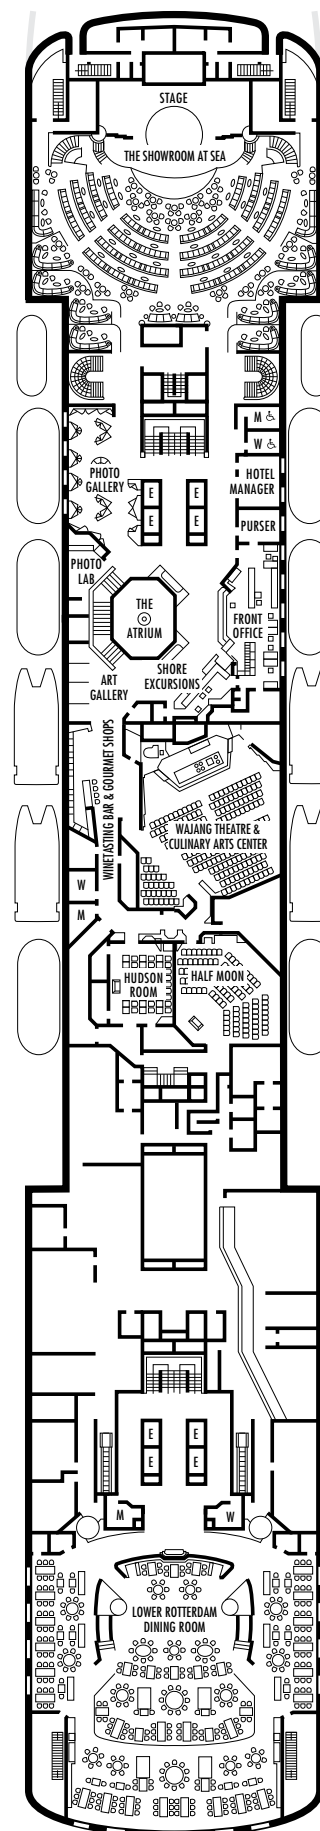

ms Veendam

DECK PLANS & STATEROOMS

The deck plans are color-coded by category of stateroom, and the category letter precedes the stateroom number in each room. All staterooms are equipped with flat-panel television, DVD player, telephone and multichannel music.

Important Note: Not all staterooms within each category have the same furniture configuration and/or facilities. Appropriate symbols within the rooms on the deck plans describe differences from the stateroom descriptions below.

All information is subject to change.

STATEROOM SYMBOL LEGEND

- Triple (2 lower beds, 1 sofa bed)
- Quad (2 lower beds, 1 sofa bed, 1 upper)
- △ Partial sea view
- × Fully obstructed view
- + Connecting rooms
- These staterooms have portholes instead of windows
- ★ Suites SA030, B200 & B202 and staterooms K500, G501, G502, C567, FF829 & FF831 are modified accessible, shower only with small step, step into bathroom, standard interior and exterior door size
- ♿ Staterooms CA331, CA333, EE390, EE397, G704, G706, G709 & G711 are wheelchair accessible, roll-in shower only, wheelchair accessible doorways