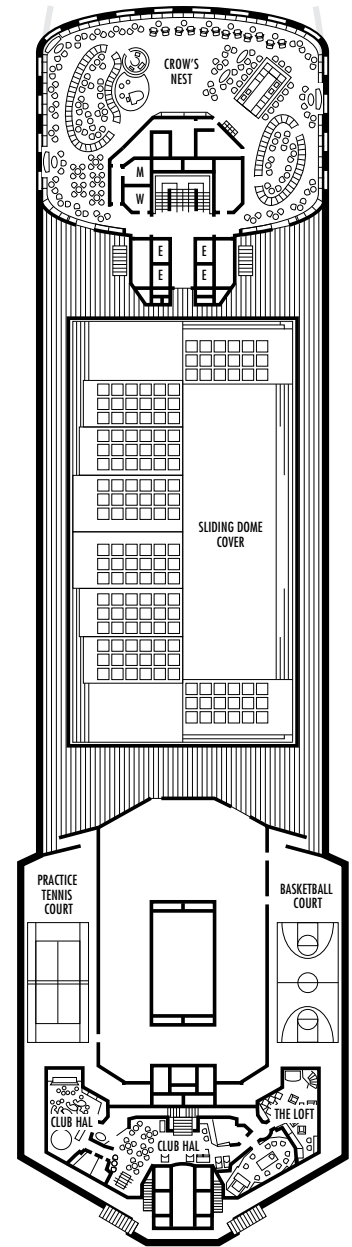

ms Veendam

DECK PLANS & STATEROOMS

The deck plans are color-coded by category of stateroom, and the category letter precedes the stateroom number in each room. All staterooms are equipped with flat-panel television, DVD player, telephone and multichannel music.

Important Note: Not all staterooms within each category have the same furniture configuration and/or facilities. Appropriate symbols within the rooms on the deck plans describe differences from the stateroom descriptions below.

All information is subject to change.

STATEROOM SYMBOL LEGEND

- Triple (2 lower beds, 1 sofa bed)
- Quad (2 lower beds, 1 sofa bed, 1 upper)
- △ Partial sea view
- × Fully obstructed view
- + Connecting rooms
- These staterooms have portholes instead of windows
- ★ Suites SA030, B200 & B202 and staterooms K500, G501, G502, C567, FF829 & FF831 are modified accessible, shower only with small step, step into bathroom, standard interior and exterior door size
- ♿ Staterooms CA331, CA333, EE390, EE397, G704, G706, G709 & G711 are wheelchair accessible, roll-in shower only, wheelchair accessible doorways