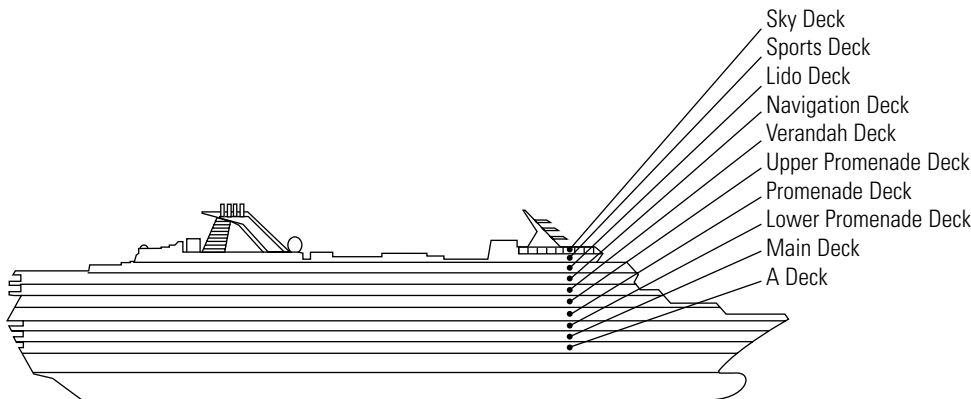

Important Note: Not all staterooms within each category have the same furniture configuration and/or facilities. Appropriate symbols within the rooms on the deck plans describe differences from the stateroom descriptions below.

All information is subject to change.

STATEROOM SYMBOL LEGEND

- Triple (2 lower beds, 1 sofa bed)
- Quad (2 lower beds, 1 sofa bed, 1 upper)
- △ Partial sea view
- × Fully obstructed view
- + Connecting rooms
- These staterooms have portholes instead of windows
- ★ Suites SA030, B200 & B202 and staterooms K500, G501, G502, C567, FF829 & FF831 are modified accessible, shower only with small step, step into bathroom, standard interior and exterior door size
- ♿ Staterooms CA331, CA333, EE390, EE397, G704, G706, G709 & G711 are wheelchair accessible, roll-in shower only, wheelchair accessible doorways

OCEAN-VIEW STATEROOMS

D **E** **F** **FF**

Large: 2 lower beds convertible to 1 queen-size bed, bathtub & shower.
Approximately 174–255 sq. ft.

G

Large: 2 lower beds convertible to 1 queen-size bed, bathtub & shower. All G-category staterooms have portholes.
Approximately 174–255 sq. ft.

INTERIOR STATEROOMS

J **MM** **N**

Large: 2 lower beds convertible to 1 queen-size bed, shower.
Approximately 141–226 sq. ft.