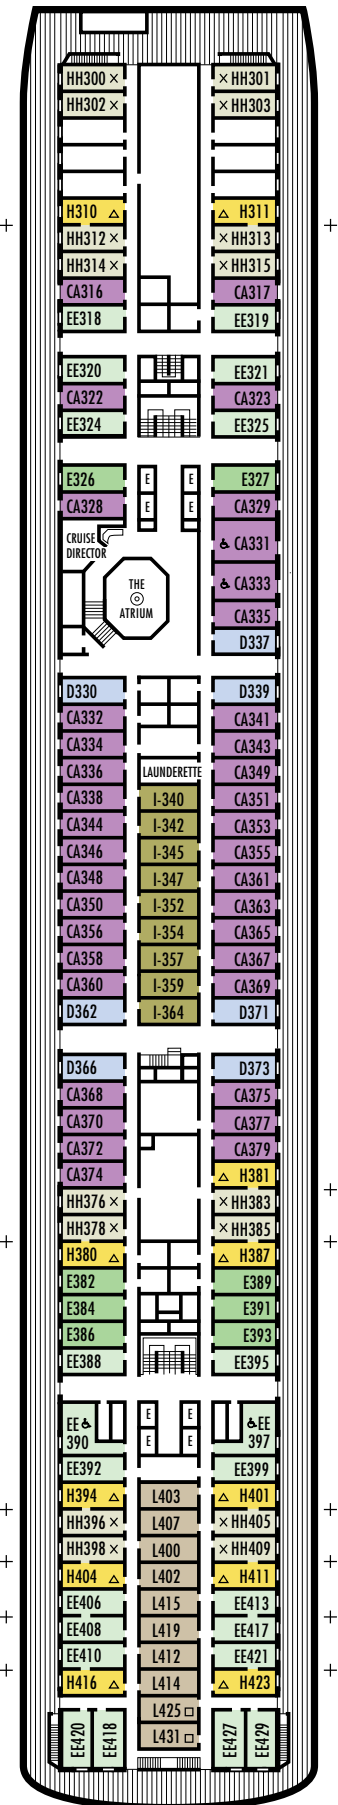

All information is subject to change.

STATEROOM SYMBOL LEGEND

- Triple (2 lower beds, 1 sofa bed)
- Quad (2 lower beds, 1 sofa bed, 1 upper)
- △ Partial sea view
- × Fully obstructed view
- + Connecting rooms
- These staterooms have portholes instead of windows
- ★ Suites SA030, B200 & B202 and staterooms K500, G501, G502, C567, FF829 & FF831 are modified accessible, shower only with small step, step into bathroom, standard interior and exterior door size
- ♿ Staterooms CA331, CA333, EE390, EE397, G704, G706, G709 & G711 are wheelchair accessible, roll-in shower only, wheelchair accessible doorways

OCEAN-VIEW STATEROOMS

CA
Lanai: 2 lower beds convertible to 1 queen-size bed, bathtub & shower. Sliding glass doors lead onto the walk-around Lower Promenade Deck. Approximately 181–256 sq. ft.

D **E** **EE**
Large: 2 lower beds convertible to 1 queen-size bed, bathtub & shower. Approximately 174–255 sq. ft.

H **HH**
Large: 2 lower beds convertible to 1 queen-size bed, bathtub & shower. All H-category staterooms have partial sea views. All HH-category staterooms have fully obstructed views. Approximately 174–255 sq. ft.

INTERIOR STATEROOMS

I **L**
Large: 2 lower beds convertible to 1 queen-size bed, shower. Approximately 141–226 sq. ft.