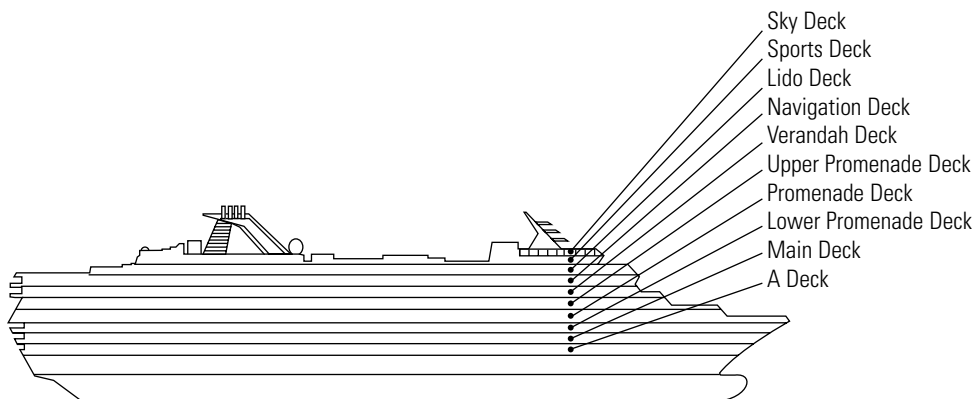

All information is subject to change.

STATEROOM SYMBOL LEGEND

- Triple (2 lower beds, 1 sofa bed)
- Quad (2 lower beds, 1 sofa bed, 1 upper)
- △ Partial sea view
- × Fully obstructed view
- + Connecting rooms
- These staterooms have portholes instead of windows
- ★ Suites SA030, B200 & B202 and staterooms K500, G501, G502, C567, FF829 & FF831 are modified accessible, shower only with small step, step into bathroom, standard interior and exterior door size
- ♿ Staterooms CA331, CA333, EE390, EE397, G704, G706, G709 & G711 are wheelchair accessible, roll-in shower only, wheelchair accessible doorways

OCEAN-VIEW STATEROOMS

CA
Lanai: 2 lower beds convertible to 1 queen-size bed, bathtub & shower. Sliding glass doors lead onto the walk-around Lower Promenade Deck. Approximately 181–256 sq. ft.

D **E** **EE**
Large: 2 lower beds convertible to 1 queen-size bed, bathtub & shower. Approximately 174–255 sq. ft.

H **HH**
Large: 2 lower beds convertible to 1 queen-size bed, bathtub & shower. All H-category staterooms have partial sea views. All HH-category staterooms have fully obstructed views. Approximately 174–255 sq. ft.

INTERIOR STATEROOMS

I **L**
Large: 2 lower beds convertible to 1 queen-size bed, shower. Approximately 141–226 sq. ft.