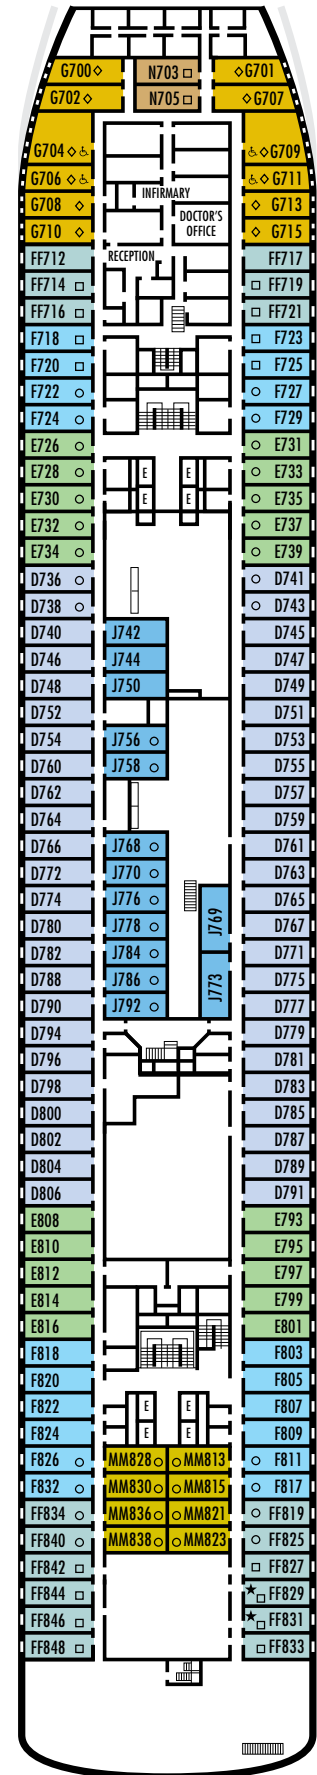

All information is subject to change.

STATEROOM SYMBOL LEGEND

- Triple (2 lower beds, 1 sofa bed)
- Quad (2 lower beds, 1 sofa bed, 1 upper)
- △ Partial sea view
- × Fully obstructed view
- + Connecting rooms
- ◇ These staterooms have portholes instead of windows
- ★ Suites SA030, B200 & B202 and staterooms K500, G501, G502, C567, FF829 & FF831 are modified accessible, shower only with small step, step into bathroom, standard interior and exterior door size
- ♿ Staterooms CA331, CA333, EE390, EE397, G704, G706, G709 & G711 are wheelchair accessible, roll-in shower only, wheelchair accessible doorways

OCEAN-VIEW STATEROOMS

D **E** **F** **FF**

Large: 2 lower beds convertible to 1 queen-size bed, bathtub & shower.
Approximately 174–255 sq. ft.

G

Large: 2 lower beds convertible to 1 queen-size bed, bathtub & shower. All G-category staterooms have portholes.
Approximately 174–255 sq. ft.

INTERIOR STATEROOMS

J **MM** **N**

Large: 2 lower beds convertible to 1 queen-size bed, shower.
Approximately 141–226 sq. ft.

DECK 4 – A DECK

Staterooms 700–848

ms Veendam

DECK PLANS & STATEROOMS

The deck plans are color-coded by category of stateroom, and the category letter precedes the stateroom number in each room. All staterooms are equipped with flat-panel television, DVD player, telephone and multichannel music.