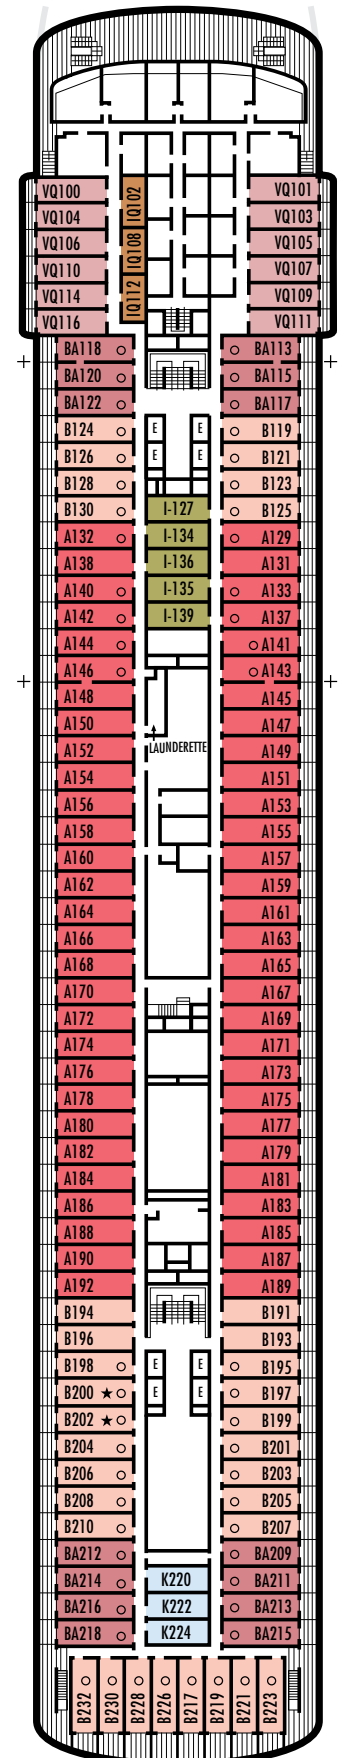

OCEAN-VIEW STATEROOMS

D **E** **F** **FF**

Large: 2 lower beds convertible to 1 queen-size bed, bathtub & shower.
Approximately 174–255 sq. ft.

G

Large: 2 lower beds convertible to 1 queen-size bed, bathtub & shower. All G-category staterooms have portholes.
Approximately 174–255 sq. ft.

OCEAN-VIEW STATEROOMS

C **DA** **DD** **E**

Large: 2 lower beds convertible to 1 queen-size bed, bathtub & shower.
Approximately 174–255 sq. ft.

G

Large: 2 lower beds convertible to 1 queen-size bed, bathtub & shower. All G-category staterooms have portholes.
Approximately 174–255 sq. ft.

INTERIOR STATEROOMS

J **K** **L** **M**

Large: 2 lower beds convertible to 1 queen-size bed, shower.
Approximately 141–226 sq. ft.

DECK 5 – MAIN DECK

Staterooms 500–698

ms Veendam

DECK PLANS & STATEROOMS

The deck plans are color-coded by category of stateroom, and the category letter precedes the stateroom number in each room. All staterooms are equipped with flat-panel television, DVD player, telephone and multichannel music.

INTERIOR SPA STATEROOMS

IQ

Standard Interior Spa: 2 lower beds convertible to 1 queen-size bed, shower. Approximately 130 sq. ft.

INTERIOR STATEROOMS

I K

Large: 2 lower beds convertible to 1 queen-size bed, shower. Approximately 182 sq. ft.