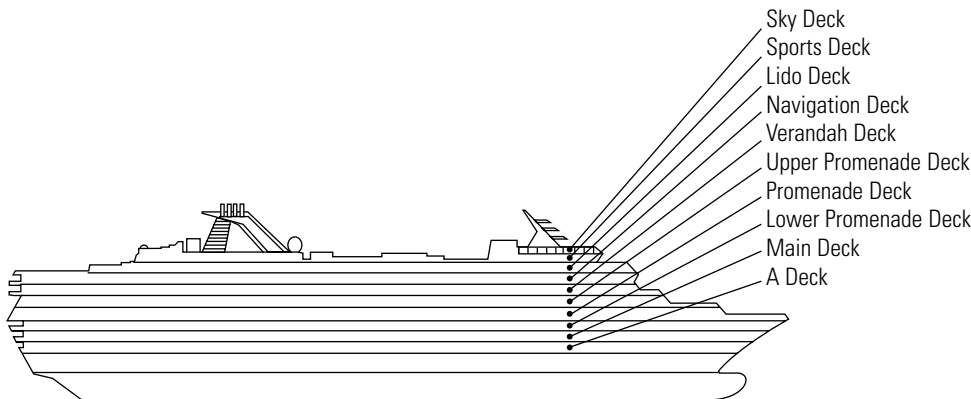

Important Note: Not all staterooms within each category have the same furniture configuration and/or facilities. Appropriate symbols within the rooms on the deck plans describe differences from the stateroom descriptions below.

All information is subject to change.

STATEROOM SYMBOL LEGEND

- Triple (2 lower beds, 1 sofa bed)
- Quad (2 lower beds, 1 sofa bed, 1 upper)
- △ Partial sea view
- × Fully obstructed view
- + Connecting rooms
- These staterooms have portholes instead of windows
- ★ Suites SA030, B200 & B202 and staterooms K500, G501, G502, C567, FF829 & FF831 are modified accessible, shower only with small step, step into bathroom, standard interior and exterior door size
- ♿ Staterooms CA331, CA333, EE390, EE397, G704, G706, G709 & G711 are wheelchair accessible, roll-in shower only, wheelchair accessible doorways

OCEAN-VIEW STATEROOMS

C **DA** **DD** **E**

Large: 2 lower beds convertible to 1 queen-size bed, bathtub & shower.
Approximately 174–255 sq. ft.

G

Large: 2 lower beds convertible to 1 queen-size bed, bathtub & shower. All G-category staterooms have portholes.
Approximately 174–255 sq. ft.

INTERIOR STATEROOMS

J **K** **L** **M**

Large: 2 lower beds convertible to 1 queen-size bed, shower.
Approximately 141–226 sq. ft.