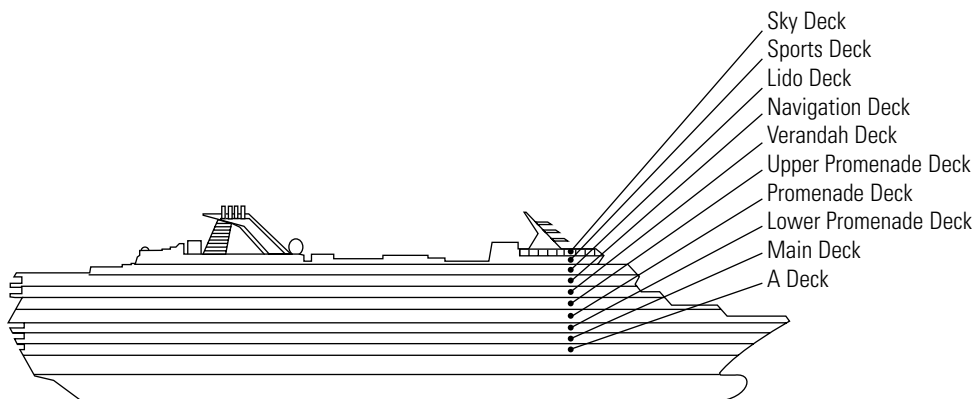

ms Veendam

DECK PLANS & STATEROOMS

The deck plans are color-coded by category of stateroom, and the category letter precedes the stateroom number in each room. All staterooms are equipped with flat-panel television, DVD player, telephone and multichannel music.

Important Note: Not all staterooms within each category have the same furniture configuration and/or facilities. Appropriate symbols within the rooms on the deck plans describe differences from the stateroom descriptions below.

All information is subject to change.

STATEROOM SYMBOL LEGEND

- Triple (2 lower beds, 1 sofa bed)
- Quad (2 lower beds, 1 sofa bed, 1 upper)
- △ Partial sea view
- × Fully obstructed view
- + Connecting rooms
- These staterooms have portholes instead of windows
- ★ Suites SA030, B200 & B202 and staterooms K500, G501, G502, C567, FF829 & FF831 are modified accessible, shower only with small step, step into bathroom, standard interior and exterior door size
- ♿ Staterooms CA331, CA333, EE390, EE397, G704, G706, G709 & G711 are wheelchair accessible, roll-in shower only, wheelchair accessible doorways