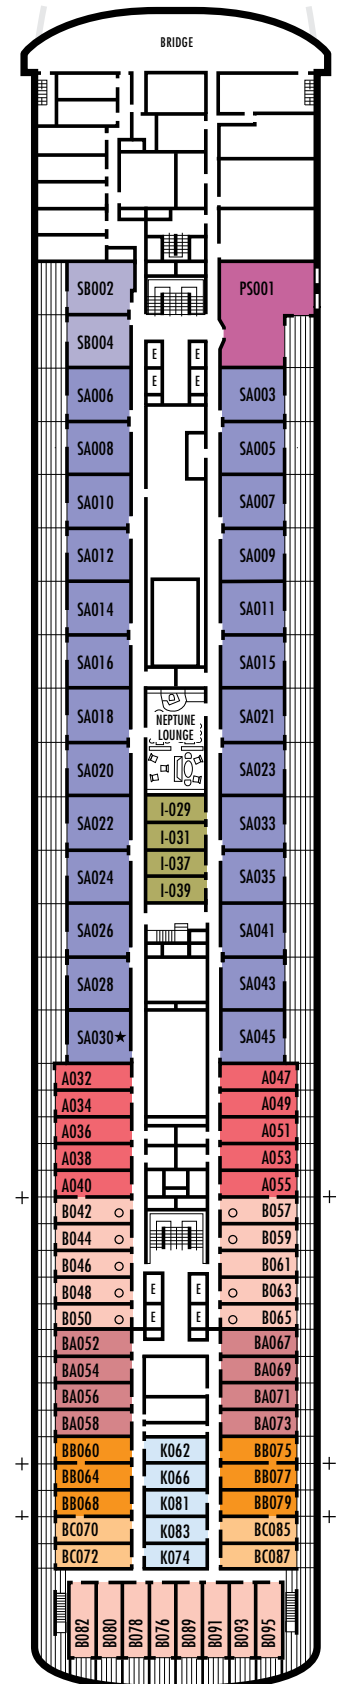

VERANDAH SUITES

PS
Pinnacle Suite: (Penthouse Verandah Suite) Bedroom with 1 king-size bed, oversize whirlpool bath & shower, living room, dining room, dressing room, private verandah, pantry, 1 sofa bed for 2 persons, mini-bar, refrigerator, guest toilet, floor-to-ceiling windows. Approximately 1,273 sq. ft. including verandah.

SA SB
Neptune Suites: (Deluxe Verandah Suites) 2 lower beds convertible to 1 king-size bed, whirlpool bath & shower, large sitting area, dressing room, private verandah, 1 sofa bed for 2 persons, mini-bar, refrigerator, floor-to-ceiling windows. Approximately 575 sq. ft. including verandah.

A B BA BB BC
Vista Suites: (Verandah Suites) 2 lower beds convertible to 1 queen-size bed, whirlpool bath & shower, sitting area, private verandah, mini-bar, refrigerator, floor-to-ceiling windows. Approximately 283 sq. ft. including verandah.

INTERIOR STATEROOMS

I K
Large: 2 lower beds convertible to 1 queen-size bed, shower. Approximately 141–226 sq. ft.