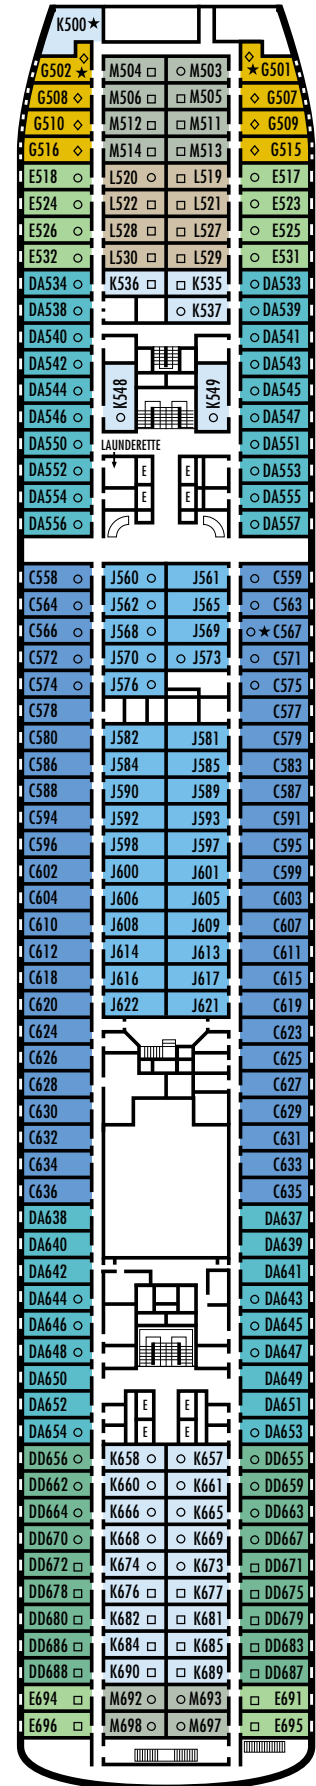

OCEAN-VIEW STATEROOMS

D **E** **F** **FF**

Large: 2 lower beds convertible to 1 queen-size bed, bathtub & shower.
Approximately 174–255 sq. ft.

G

Large: 2 lower beds convertible to 1 queen-size bed, bathtub & shower. All G-category staterooms have portholes.
Approximately 174–255 sq. ft.

All information is subject to change.

STATEROOM SYMBOL LEGEND

- Triple (2 lower beds, 1 sofa bed)
- Quad (2 lower beds, 1 sofa bed, 1 upper)
- △ Partial sea view
- × Fully obstructed view
- + Connecting rooms
- ◇ These staterooms have portholes instead of windows
- ★ Suites SA030, B200 & B202 and staterooms K500, G501, G502, C567, FF829 & FF831 are modified accessible, shower only with small step, step into bathroom, standard interior and exterior door size
- ♿ Staterooms CA331, CA333, EE390, EE397, G704, G706, G709 & G711 are wheelchair accessible, roll-in shower only, wheelchair accessible doorways

OCEAN-VIEW STATEROOMS

C **DA** **DD** **E**

Large: 2 lower beds convertible to 1 queen-size bed, bathtub & shower.
Approximately 174–255 sq. ft.

G

Large: 2 lower beds convertible to 1 queen-size bed, bathtub & shower. All G-category staterooms have portholes.
Approximately 174–255 sq. ft.

INTERIOR STATEROOMS

J **K** **L** **M**

Large: 2 lower beds convertible to 1 queen-size bed, shower.
Approximately 141–226 sq. ft.

DECK 5 – MAIN DECK

Staterooms 500–698

ms Veendam

DECK PLANS & STATEROOMS

The deck plans are color-coded by category of stateroom, and the category letter precedes the stateroom number in each room. All staterooms are equipped with flat-panel television, DVD player, telephone and multichannel music.