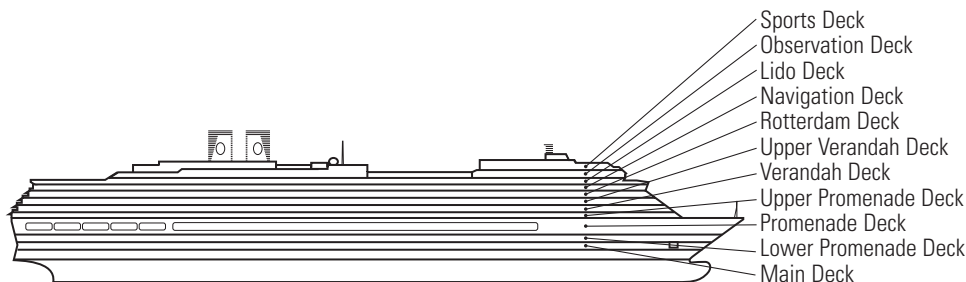

INTERIOR STATEROOMS

K

Large or Standard: 2 lower beds convertible to 1 queen-size bed, shower. Approximately 151–233 sq. ft.

MS OOSTERDAM

DECK PLANS & STATEROOMS

The deck plans are color-coded by category of stateroom, and the category letter precedes the stateroom number in each room. All staterooms are equipped with interactive LED television with On Demand movies, programming and multichannel music; mini-bar; mini-safe; data port; telephone.