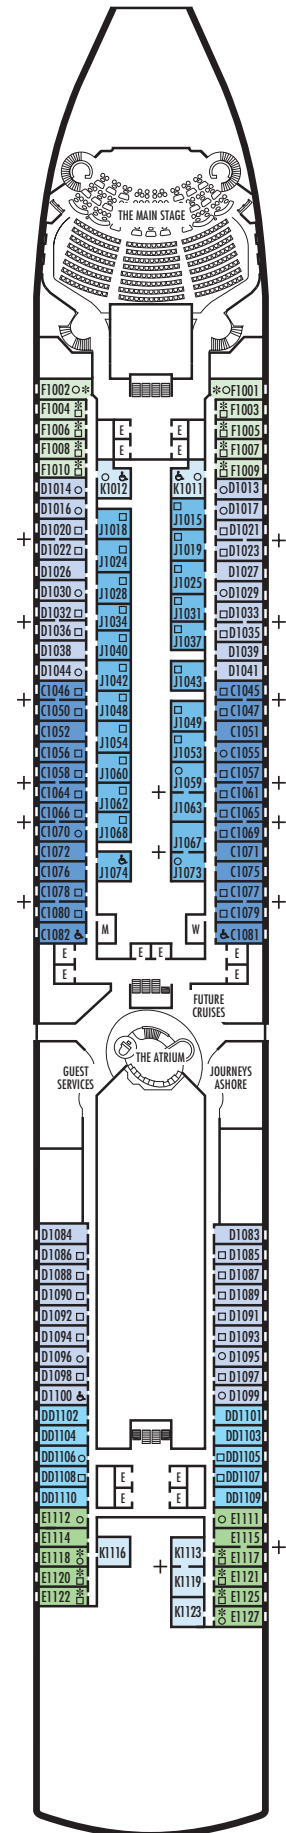

Important Note: Not all staterooms within each category have the same furniture configuration and/or facilities. Appropriate symbols within the rooms on the deck plans describe differences from the stateroom descriptions below.

All information is subject to change.

STATEROOM SYMBOL LEGEND

- Triple (2 lower beds, 1 sofa bed)
- Quad (2 lower beds, 1 sofa bed, 1 upper)
- △ Partial sea view
- × Fully obstructed view
- + Connecting rooms
- * Shower only
- ♣ Single sink vanity
- ◆ Staterooms have solid steel verandah railings instead of clear-view Plexiglas® railings
- ♿ Suites SY8068, SC6175, SC6164, SY5002 & SY5001 are wheelchair accessible, bathtub and roll-in shower. Suite SS6108 and staterooms I-8037, VA8032, VA8031, VA6049, VB6004, VB6003, VA5140, VA5137, VA5054, VA5051, VA4132, VA4131, H4090, H4089, VA4052, VA4051, D1100, C1082, C1081, J1074, K1012 & K1011 are wheelchair accessible, roll-in shower only.

OCEAN-VIEW STATEROOMS

- C D DD E F

Large: 2 lower beds convertible to 1 queen-size bed, bathtub & shower.
Approximately 174–180 sq. ft.

INTERIOR STATEROOMS

- J

Large: 2 lower beds convertible to 1 queen-size bed, shower.
Approximately 151–233 sq. ft.

- K

Large or Standard: 2 lower beds convertible to 1 queen-size bed, shower.
Approximately 151–233 sq. ft.

DECK 1—MAIN DECK Staterooms 1001–1127

MS OOSTERDAM

DECK PLANS & STATEROOMS

The deck plans are color-coded by category of stateroom, and the category letter precedes the stateroom number in each room. All staterooms are equipped with interactive LED television with On Demand movies, programming and multichannel music; mini-bar; mini-safe; data port; telephone.