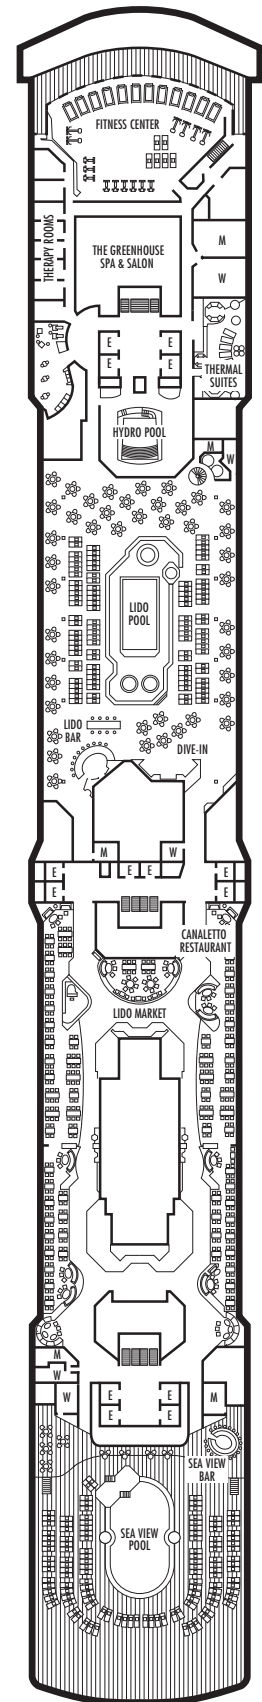

MS OOSTERDAM

DECK PLANS & STATEROOMS

The deck plans are color-coded by category of stateroom, and the category letter precedes the stateroom number in each room. All staterooms are equipped with interactive LED television with On Demand movies, programming and multichannel music; mini-bar; mini-safe; data port; telephone.

Important Note: Not all staterooms within each category have the same furniture configuration and/or facilities. Appropriate symbols within the rooms on the deck plans describe differences from the stateroom descriptions below.

All information is subject to change.

STATEROOM SYMBOL LEGEND

- Triple (2 lower beds, 1 sofa bed)
- Quad (2 lower beds, 1 sofa bed, 1 upper)
- △ Partial sea view
- × Fully obstructed view
- + Connecting rooms
- Shower only
- ♣ Single sink vanity
- Staterooms have solid steel verandah railings instead of clear-view Plexiglas® railings
- ♿ Suites SY8068, SC6175, SC6164, SY5002 & SY5001 are wheelchair accessible, bathtub and roll-in shower. Suite SS6108 and staterooms I-8037, VA8032, VA8031, VA6049, VB6004, VB6003, VA5140, VA5137, VA5054, VA5051, VA4132, VA4131, H4090, H4089, VA4052, VA4051, D1100, C1082, C1081, J1074, K1012 & K1011 are wheelchair accessible, roll-in shower only.