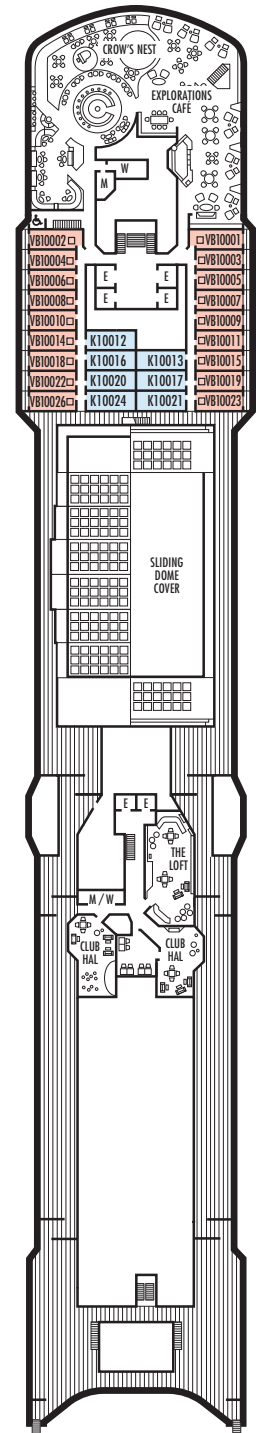

Important Note: Not all staterooms within each category have the same furniture configuration and/or facilities. Appropriate symbols within the rooms on the deck plans describe differences from the stateroom descriptions below.

All information is subject to change.

STATEROOM SYMBOL LEGEND

- Triple (2 lower beds, 1 sofa bed)
- Quad (2 lower beds, 1 sofa bed, 1 upper)
- △ Partial sea view
- × Fully obstructed view
- + Connecting rooms
- Shower only
- ♠ Single sink vanity
- Staterooms have solid steel verandah railings instead of clear-view Plexiglas® railings
- ♿ Suites SY8068, SC6175, SC6164, SY5002 & SY5001 are wheelchair accessible, bathtub and roll-in shower. Suite SS6108 and staterooms I-8037, VA8032, VA8031, VA6049, VB6004, VB6003, VA5140, VA5137, VA5054, VA5051, VA4132, VA4131, H4090, H4089, VA4052, VA4051, D1100, C1082, C1081, J1074, K1012 & K1011 are wheelchair accessible, roll-in shower only.

VERANDAH STATEROOMS

VB

Verandah: 2 lower beds convertible to 1 queen-size bed, bathtub & shower, sitting area, private verandah, floor-to-ceiling windows. Approximately 212–359 sq. ft including verandah.

INTERIOR STATEROOMS

K

Large or Standard: 2 lower beds convertible to 1 queen-size bed, shower. Approximately 151–233 sq. ft.