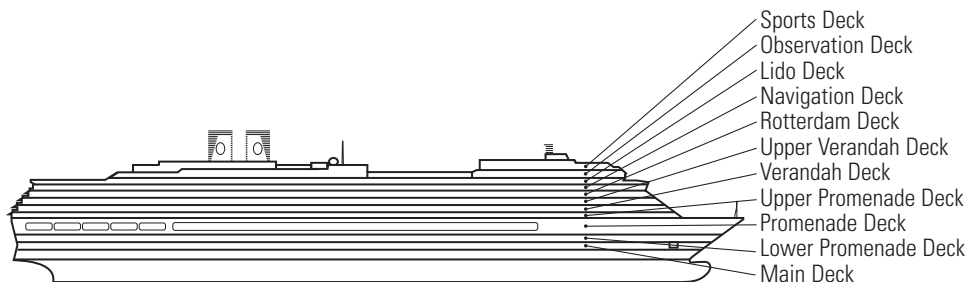

- K

Large or Standard: 2 lower beds convertible to 1 queen-size bed, shower.
Approximately 151–233 sq. ft.

DECK 1—MAIN DECK Staterooms 1001–1127

MS OOSTERDAM

DECK PLANS & STATEROOMS

The deck plans are color-coded by category of stateroom, and the category letter precedes the stateroom number in each room. All staterooms are equipped with interactive LED television with On Demand movies, programming and multichannel music; mini-bar; mini-safe; data port; telephone.