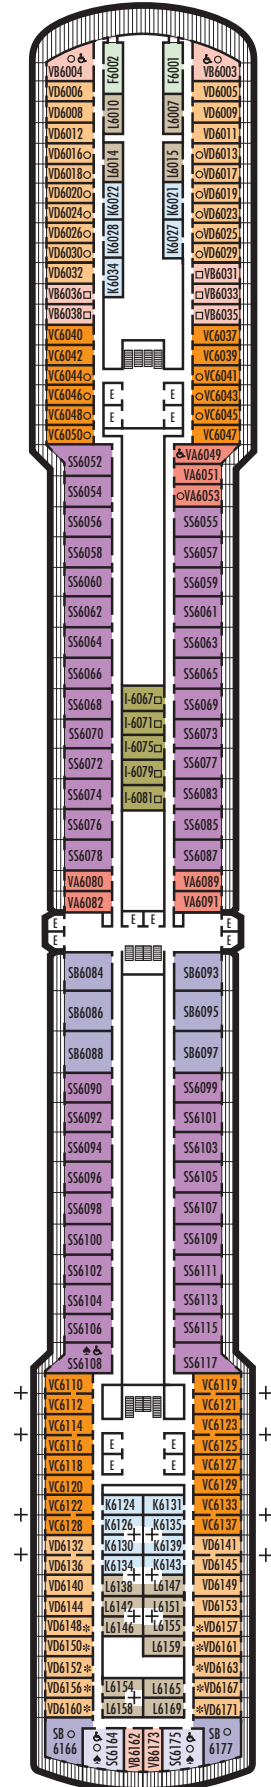

VERANDAH SUITES

■ SB ■ SC

Neptune Suites: 2 lower beds convertible to 1 king-size bed, bathroom with dual sink vanity, full-size whirlpool bath & shower & additional shower stall, large sitting area, dressing room, private verandah, 1 sofa bed for 2 persons, floor-to-ceiling windows. Approximately 500–712 sq. ft. including verandah.

■ SS

Signature Suites: 2 lower beds convertible to 1 queen-size bed, bathroom with dual sink vanity, full-size whirlpool bath & shower & additional shower stall, large sitting area, private verandah, 1 sofa bed for 1 person, floor-to-ceiling windows. Approximately 372–384 sq. ft. including verandah.

VERANDAH STATEROOMS

■ VA ■ VB ■ VC ■ VD

Verandah: 2 lower beds convertible to 1 queen-size bed, bathtub & shower, sitting area, private verandah, floor-to-ceiling windows. Approximately 213–359 sq. ft. including verandah.

OCEAN-VIEW STATEROOMS

■ F

Large: 2 lower beds convertible to 1 queen-size bed, bathtub & shower. Approximately 174–180 sq. ft.

INTERIOR STATEROOMS

■ I ■ K

Large or Standard: 2 lower beds convertible to 1 queen-size bed, shower. Approximately 151–233 sq. ft.

■ L

Standard: 2 lower beds convertible to 1 queen-size bed, shower. Approximately 151–233 sq. ft.