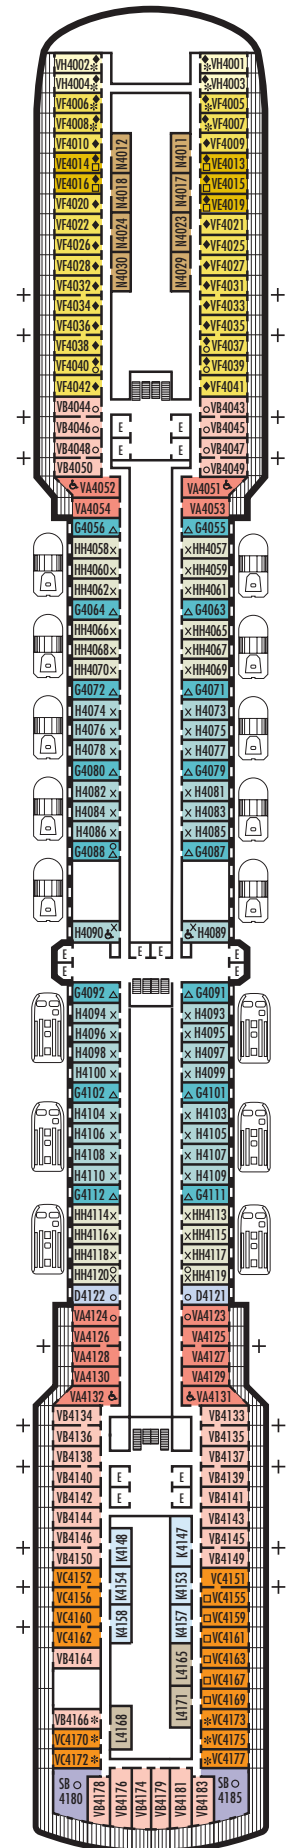

VERANDAH SUITES

■ SB

Neptune Suites: 2 lower beds convertible to 1 king-size bed, bathroom with dual sink vanity, full-size whirlpool bath & shower & additional shower stall, large sitting area, dressing room, private verandah, 1 sofa bed for 2 persons, floor-to-ceiling windows. Approximately 500–712 sq. ft. including verandah.

VERANDAH STATEROOMS

■ VA ■ VB ■ VC ■ VE ■ VF ■ VH

Verandah: 2 lower beds convertible to 1 queen-size bed, bathtub & shower, sitting area, private verandah, floor-to-ceiling windows. Approximately 212–359 sq. ft. including verandah.

OCEAN-VIEW STATEROOMS

■ D

Large: 2 lower beds convertible to 1 queen-size bed, bathtub & shower. Approximately 174–180 sq. ft.

■ G ■ H ■ HH

Large: 2 lower beds convertible to 1 queen-size bed, bathtub & shower. All G-category staterooms have partial sea views. All H- & HH-category staterooms have fully obstructed views. Approximately 174–180 sq. ft.

INTERIOR STATEROOMS

■ K

Large or Standard: 2 lower beds convertible to 1 queen-size bed, shower. Approximately 151–233 sq. ft.

■ L ■ N

Standard: 2 lower beds convertible to 1 queen-size bed, shower. Approximately 151–233 sq. ft.

DECK 4—UPPER PROMENADE DECK

Staterooms 4001–4185