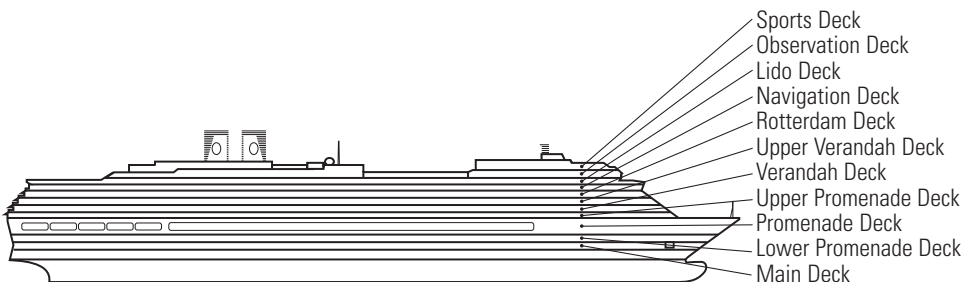

MS OOSTERDAM

DECK PLANS & STATEROOMS

The deck plans are color-coded by category of stateroom, and the category letter precedes the stateroom number in each room. All staterooms are equipped with interactive LED television with On Demand movies, programming and multichannel music; mini-bar; mini-safe; data port; telephone.

Important Note: Not all staterooms within each category have the same furniture configuration and/or facilities. Appropriate symbols within the rooms on the deck plans describe differences from the stateroom descriptions below.

All information is subject to change.

STATEROOM SYMBOL LEGEND

- Triple (2 lower beds, 1 sofa bed)
- Quad (2 lower beds, 1 sofa bed, 1 upper)
- △ Partial sea view
- × Fully obstructed view
- + Connecting rooms
- Shower only
- ♣ Single sink vanity
- Staterooms have solid steel verandah railings instead of clear-view Plexiglas® railings
- ♿ Suites SY8068, SC6175, SC6164, SY5002 & SY5001 are wheelchair accessible, bathtub and roll-in shower. Suite SS6108 and staterooms I-8037, VA8032, VA8031, VA6049, VB6004, VB6003, VA5140, VA5137, VA5054, VA5051, VA4132, VA4131, H4090, H4089, VA4052, VA4051, D1100, C1082, C1081, J1074, K1012 & K1011 are wheelchair accessible, roll-in shower only.