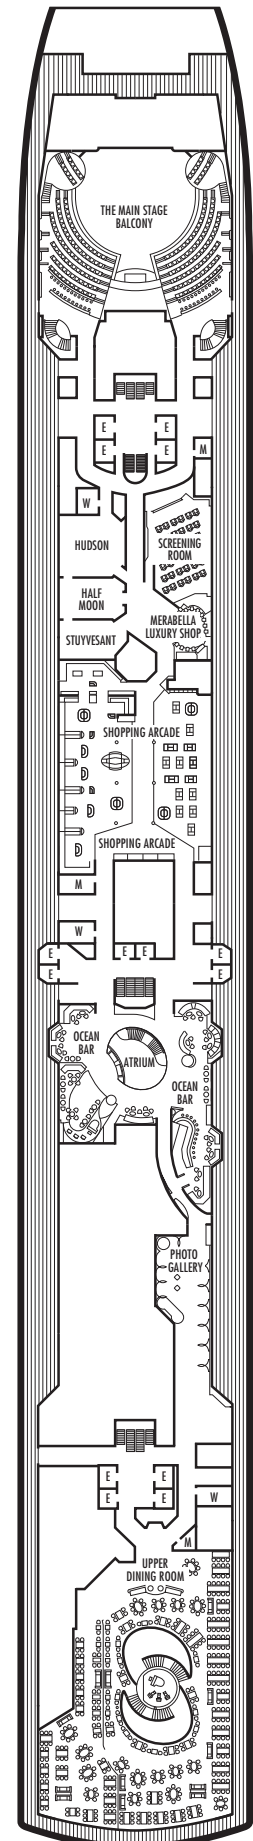

MS OOSTERDAM

DECK PLANS & STATEROOMS

The deck plans are color-coded by category of stateroom, and the category letter precedes the stateroom number in each room. All staterooms are equipped with interactive LED television with On Demand movies, programming and multichannel music; mini-bar; mini-safe; data port; telephone.

Important Note: Not all staterooms within each category have the same furniture configuration and/or facilities. Appropriate symbols within the rooms on the deck plans describe differences from the stateroom descriptions below.

All information is subject to change.

STATEROOM SYMBOL LEGEND

- Triple (2 lower beds, 1 sofa bed)
- Quad (2 lower beds, 1 sofa bed, 1 upper)
- △ Partial sea view
- × Fully obstructed view
- + Connecting rooms
- Shower only
- ♣ Single sink vanity
- Staterooms have solid steel verandah railings instead of clear-view Plexiglas® railings
- ♿ Suites SY8068, SC6175, SC6164, SY5002 & SY5001 are wheelchair accessible, bathtub and roll-in shower. Suite SS6108 and staterooms I-8037, VA8032, VA8031, VA6049, VB6004, VB6003, VA5140, VA5137, VA5054, VA5051, VA4132, VA4131, H4090, H4089, VA4052, VA4051, D1100, C1082, C1081, J1074, K1012 & K1011 are wheelchair accessible, roll-in shower only.