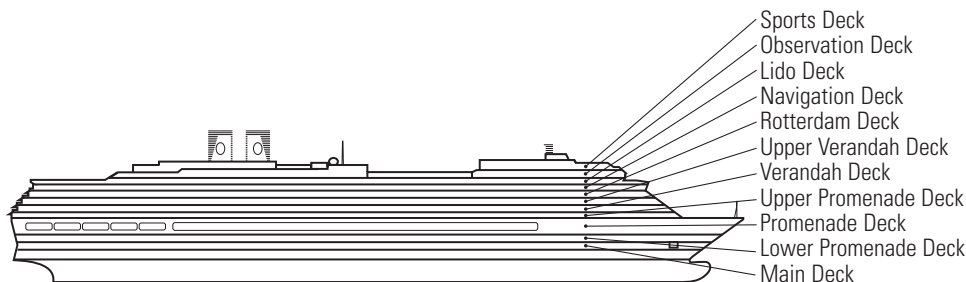

Approximately 151–233 sq. ft.

MS OOSTERDAM

DECK PLANS & STATEROOMS

The deck plans are color-coded by category of stateroom, and the category letter precedes the stateroom number in each room. All staterooms are equipped with interactive LED television with On Demand movies, programming and multichannel music; mini-bar; mini-safe; data port; telephone.