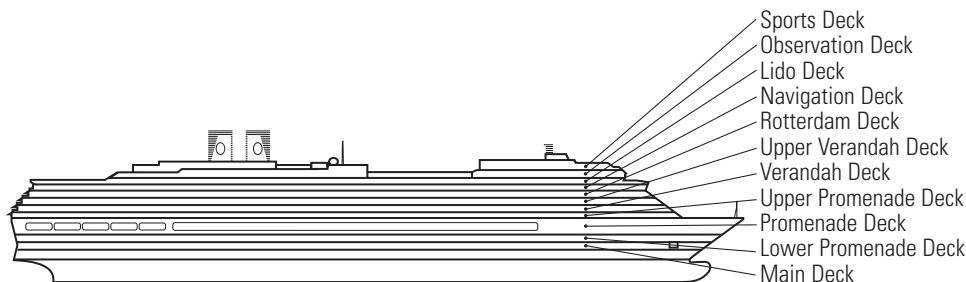

INTERIOR STATEROOMS

I MM

Large or Standard: 2 lower beds convertible to 1 queen-size bed, shower. Approximately 151–233 sq. ft.

MS OOSTERDAM

DECK PLANS & STATEROOMS

The deck plans are color-coded by category of stateroom, and the category letter precedes the stateroom number in each room. All staterooms are equipped with interactive LED television with On Demand movies, programming and multichannel music; mini-bar; mini-safe; data port; telephone.