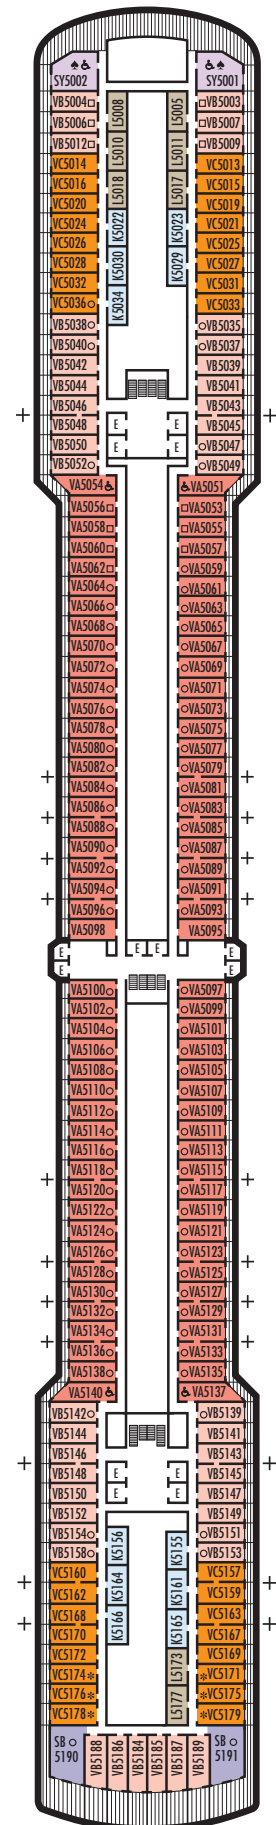

L

Standard: 2 lower beds convertible to 1 queen-size bed, shower. Approximately 151–233 sq. ft.