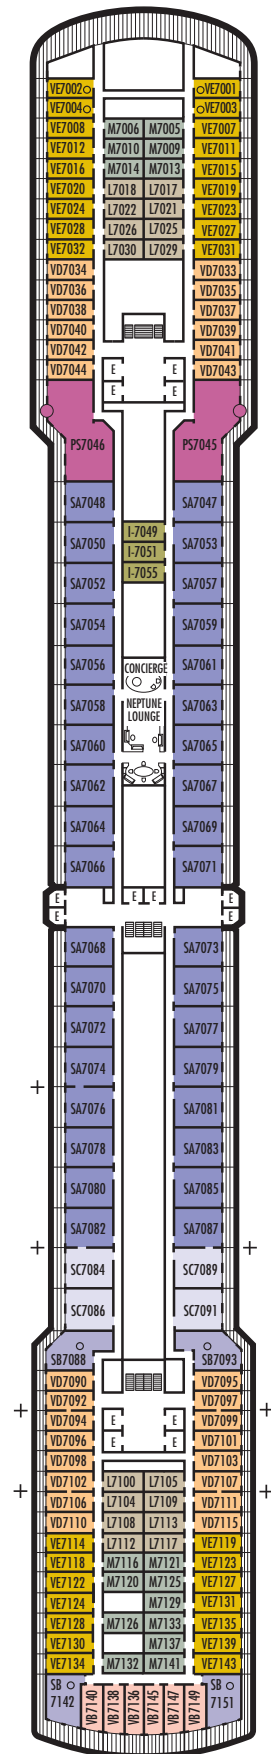

VERANDAH SUITES

PS

Pinnacle Suites: Bedroom with 1 king-size bed, oversized whirlpool bath & shower & additional shower stall, living room, dining room, dressing room, private verandah with whirlpool, pantry, 1 sofa bed for 2 persons, microwave, refrigerator, guest toilet, private stereo system, floor-to-ceiling windows.

Approximately 1,150 sq. ft. including verandah.

SA SB SC

Neptune Suites: 2 lower beds convertible to 1 king-size bed, bathroom with dual sink vanity, full-size whirlpool bath & shower & additional shower stall, large sitting area, dressing room, private verandah, 1 sofa bed for 2 persons, floor-to-ceiling windows.

Approximately 500–712 sq. ft. including verandah.

VERANDAH STATEROOMS

VB VD VE

Verandah: 2 lower beds convertible to 1 queen-size bed, bathtub & shower, sitting area, private verandah, floor-to-ceiling windows.

Approximately 212–359 sq. ft. including verandah.

INTERIOR STATEROOMS

I

Large or Standard: 2 lower beds convertible to 1 queen-size bed, shower.

Approximately 151–233 sq. ft.

L M

Standard: 2 lower beds convertible to 1 queen-size bed, shower.

Approximately 151–233 sq. ft.