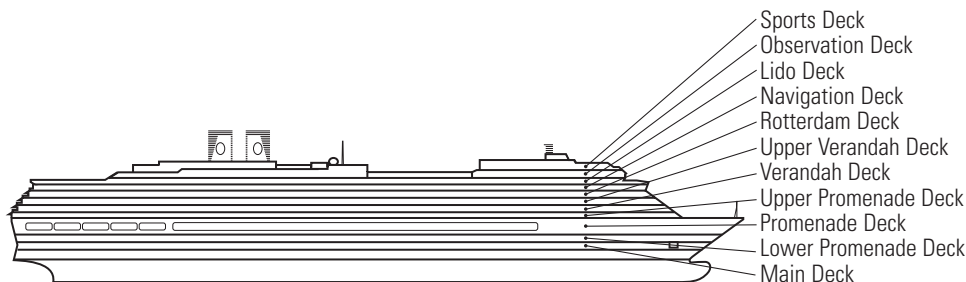

■ L

Standard: 2 lower beds convertible to 1 queen-size bed, shower. Approximately 151–233 sq. ft.

MS OOSTERDAM

DECK PLANS & STATEROOMS

The deck plans are color-coded by category of stateroom, and the category letter precedes the stateroom number in each room. All staterooms are equipped with interactive LED television with On Demand movies, programming and multichannel music; mini-bar; mini-safe; data port; telephone.