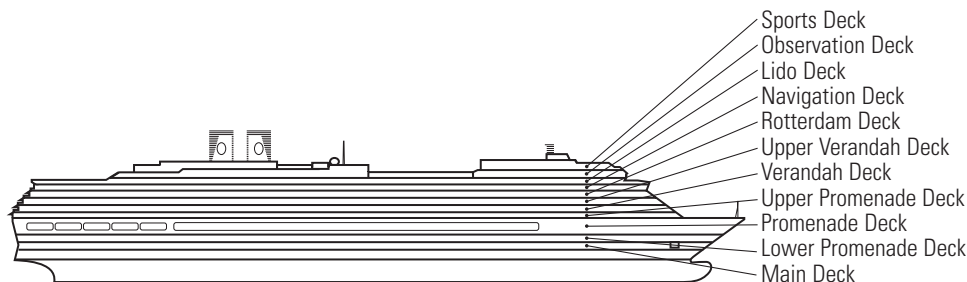

MS OOSTERDAM

DECK PLANS & STATEROOMS

The deck plans are color-coded by category of stateroom, and the category letter precedes the stateroom number in each room. All staterooms are equipped with interactive LED television with On Demand movies, programming and multichannel music; mini-bar; mini-safe; data port; telephone.

Important Note: Not all staterooms within each category have the same furniture configuration and/or facilities. Appropriate symbols within the rooms on the deck plans describe differences from the stateroom descriptions below.

All information is subject to change.

STATEROOM SYMBOL LEGEND

- Triple (2 lower beds, 1 sofa bed)
- Quad (2 lower beds, 1 sofa bed, 1 upper)
- △ Partial sea view
- × Fully obstructed view
- + Connecting rooms
- Shower only
- ♠ Single sink vanity
- Staterooms have solid steel verandah railings instead of clear-view Plexiglas® railings
- ♿ Suites SY8068, SC6175, SC6164, SY5002 & SY5001 are wheelchair accessible, bathtub and roll-in shower. Suite SS6108 and staterooms I-8037, VA8032, VA8031, VA6049, VB6004, VB6003, VA5140, VA5137, VA5054, VA5051, VA4132, VA4131, H4090, H4089, VA4052, VA4051, D1100, C1082, C1081, J1074, K1012 & K1011 are wheelchair accessible, roll-in shower only.