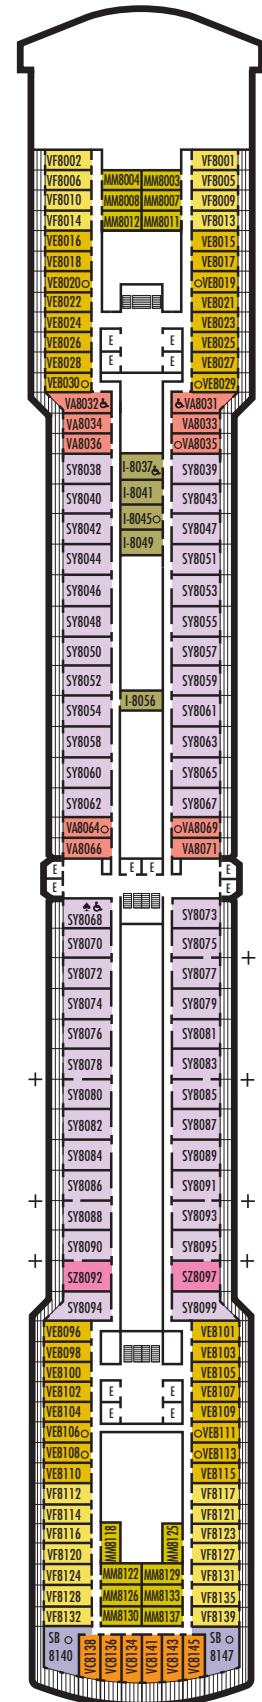

VERANDAH SUITES

SB

Neptune Suites: 2 lower beds convertible to 1 king-size bed, bathroom with dual sink vanity, full-size whirlpool bath & shower & additional shower stall, large sitting area, dressing room, private verandah, 1 sofa bed for 2 persons, floor-to-ceiling windows. Approximately 500–712 sq. ft. including verandah.

SY SZ

Signature Suites: 2 lower beds convertible to 1 queen-size bed, bathroom with dual sink vanity, full-size whirlpool bath & shower & additional shower stall, large sitting area, private verandah, 1 sofa bed for 1 person, floor-to-ceiling windows. Approximately 372–384 sq. ft. including verandah.

VERANDAH STATEROOMS

VA VC VE VF

Verandah: 2 lower beds convertible to 1 queen-size bed, bathtub & shower, sitting area, private verandah, floor-to-ceiling windows. Approximately 212–359 sq. ft. including verandah.

INTERIOR STATEROOMS

I MM

Large or Standard: 2 lower beds convertible to 1 queen-size bed, shower. Approximately 151–233 sq. ft.