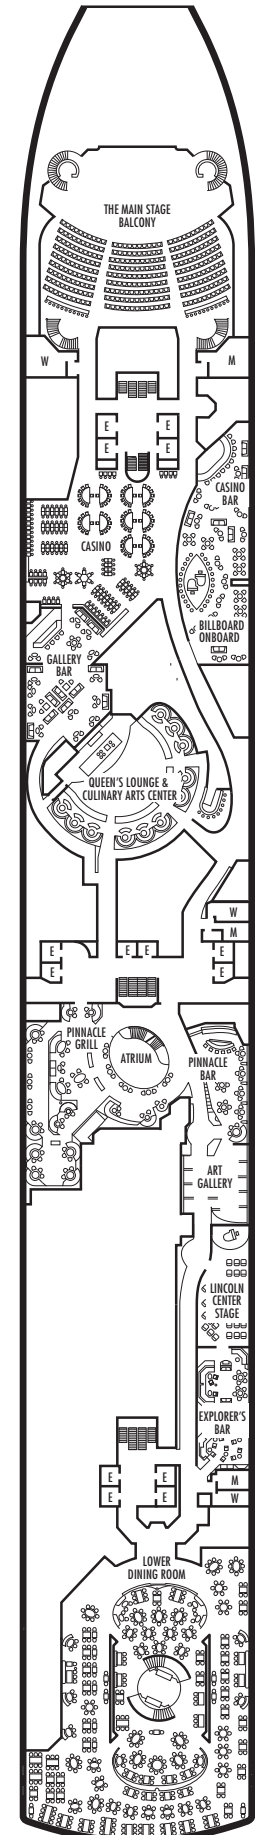

MS OOSTERDAM

DECK PLANS & STATEROOMS

The deck plans are color-coded by category of stateroom, and the category letter precedes the stateroom number in each room. All staterooms are equipped with interactive LED television with On Demand movies, programming and multichannel music; mini-bar; mini-safe; data port; telephone.

Important Note: Not all staterooms within each category have the same furniture configuration and/or facilities. Appropriate symbols within the rooms on the deck plans describe differences from the stateroom descriptions below.

All information is subject to change.

STATEROOM SYMBOL LEGEND

- Triple (2 lower beds, 1 sofa bed)
- Quad (2 lower beds, 1 sofa bed, 1 upper)
- △ Partial sea view
- × Fully obstructed view
- + Connecting rooms
- Shower only
- ♠ Single sink vanity
- Staterooms have solid steel verandah railings instead of clear-view Plexiglas® railings
- ♿ Suites SY8068, SC6175, SC6164, SY5002 & SY5001 are wheelchair accessible, bathtub and roll-in shower. Suite SS6108 and staterooms I-8037, VA8032, VA8031, VA6049, VB6004, VB6003, VA5140, VA5137, VA5054, VA5051, VA4132, VA4131, H4090, H4089, VA4052, VA4051, D1100, C1082, C1081, J1074, K1012 & K1011 are wheelchair accessible, roll-in shower only.