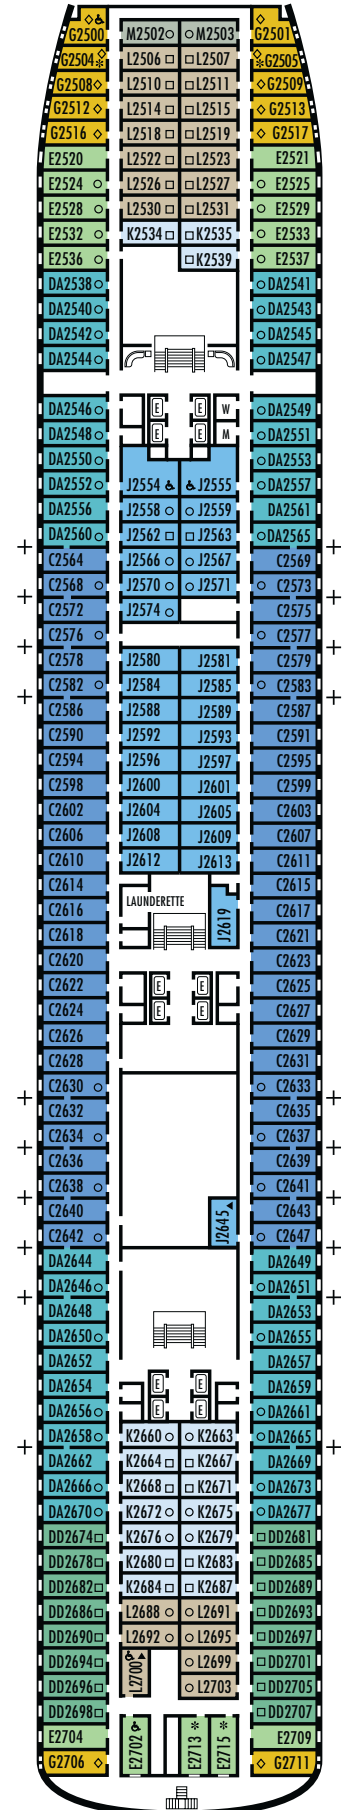

All information is subject to change.

STATEROOM SYMBOL LEGEND

- * Shower only
- Bath tub & shower
- ▲ 2 lower beds or converts to 1 queen-size
- Triple (2 lower beds, 1 sofa bed)
- Quad (2 lower beds, 1 sofa bed, 1 upper)
- △ Partial sea view
- ☆ 2 lower beds not convertible to a queen-size
- × Fully obstructed view
- + Connecting rooms
- ◇ These staterooms have portholes instead of windows
- ♿ Suite SA7034 is wheelchair accessible with bathtub & shower. Suites B7088, B7087, B6228 & B6225 and staterooms DA6104, EE3396, EE3391, HH3431, HH3430, EE3429, E2702, L2700, J2555, J2554, G2500, FF1964, FF1955, G1807, G1806, G1805 & G1804 are wheelchair accessible, shower only.

All information is subject to change.

STATEROOM SYMBOL LEGEND

- * Shower only
- Bathtub & shower
- ▲ 2 lower beds or converts to 1 queen-size
- Triple (2 lower beds, 1 sofa bed)
- Quad (2 lower beds, 1 sofa bed, 1 upper)
- △ Partial sea view
- ☆ 2 lower beds not convertible to a queen-size
- X Fully obstructed view
- + Connecting rooms
- ◇ These staterooms have portholes instead of windows
- ♿ Suite SA7034 is wheelchair accessible with bathtub & shower. Suites B7088, B7087, B6228 & B6225 and staterooms DA6104, EE3396, EE3391, HH3431, HH3430, EE3429, E2702, L2700, J2555, J2554, G2500, FF1964, FF1955, G1807, G1806, G1805 & G1804 are wheelchair accessible, shower only.

OCEAN-VIEW STATEROOMS

C **DA** **DD** **E**

Large: 2 lower beds convertible to 1 queen-size bed, bathtub & shower.
Approximately 140–319 sq. ft.

G

Large: 2 lower beds convertible to 1 queen-size bed, bathtub & shower. All G-category staterooms have portholes.
Approximately 140–319 sq. ft.

INTERIOR STATEROOMS

J **K** **L** **M**

Large: 2 lower beds convertible to 1 queen-size bed, shower.
Approximately 182–293 sq. ft.

DECK 2 – MAIN DECK

Staterooms 2500–2715

ms Volendam

DECK PLANS & STATEROOMS