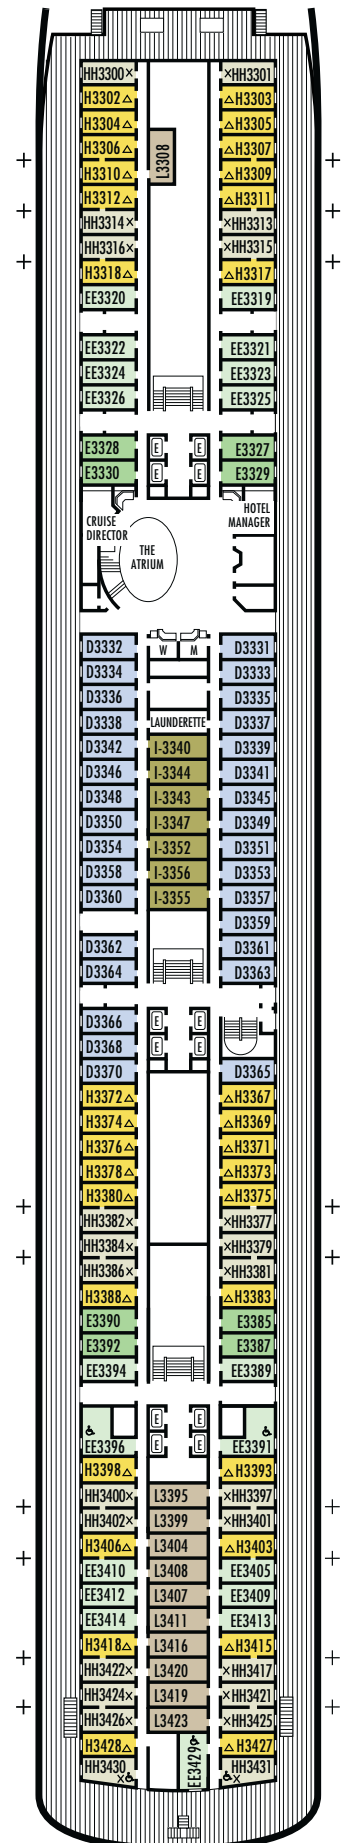

Important Note: Not all staterooms within each category have the same furniture configuration and/or facilities. Appropriate symbols within the rooms on the deck plans describe differences from the stateroom descriptions below.

All information is subject to change.

STATEROOM SYMBOL LEGEND

- Shower only
- Bath tub & shower
- ▲ 2 lower beds or converts to 1 queen-size
- Triple (2 lower beds, 1 sofa bed)
- Quad (2 lower beds, 1 sofa bed, 1 upper)
- △ Partial sea view
- ☆ 2 lower beds not convertible to a queen-size
- × Fully obstructed view
- + Connecting rooms
- These staterooms have portholes instead of windows
- ♿ Suite SA7034 is wheelchair accessible with bathtub & shower. Suites B7088, B7087, B6228 & B6225 and staterooms DA6104, EE3396, EE3391, HH3431, HH3430, EE3429, E2702, L2700, J2555, J2554, G2500, FF1964, FF1955, G1807, G1806, G1805 & G1804 are wheelchair accessible, shower only.

OCEAN-VIEW STATEROOMS

D **E** **EE**

Large: 2 lower beds convertible to 1 queen-size bed, bathtub & shower. Approximately 140–319 sq. ft.

H **HH**

Large: 2 lower beds convertible to 1 queen-size bed, bathtub & shower. All H-category staterooms have partial sea views. All HH-category staterooms have fully obstructed views. Approximately 140–319 sq. ft.

INTERIOR STATEROOMS

I **L**

Large: 2 lower beds convertible to 1 queen-size bed, shower. Approximately 182–293 sq. ft.