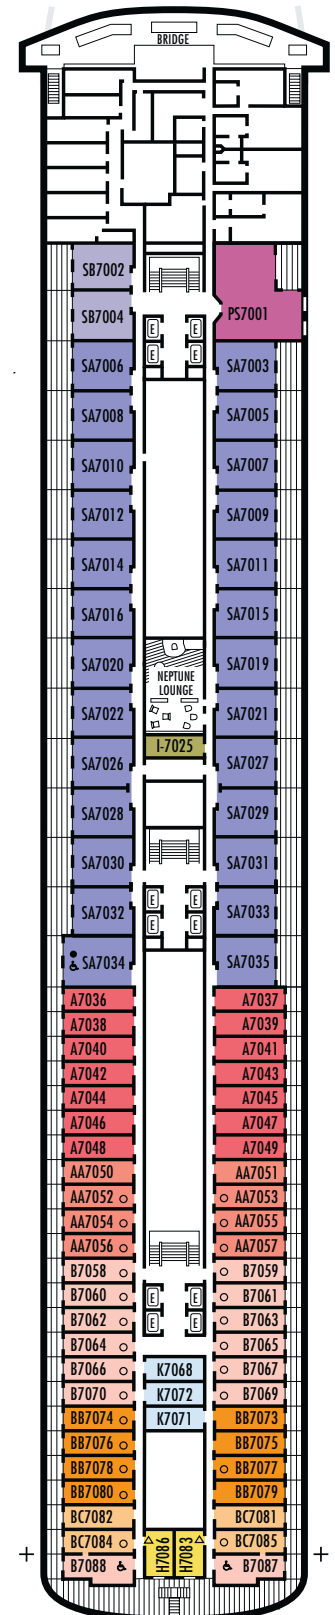

VERANDAH SUITES

PS
Pinnacle Suite: (Penthouse Verandah Suite) Bedroom with 1 king-size bed, oversize whirlpool bath & shower, living room, dining room, dressing room, private verandah, pantry, 1 sofa bed for 2 persons, mini-bar, refrigerator, guest toilet, floor-to-ceiling windows. Approximately 1,296 sq. ft. including verandah.

SA SB
Neptune Suites: (Deluxe Verandah Suites) 2 lower beds convertible to 1 king-size bed, whirlpool bath & shower, large sitting area, dressing room, private verandah, 1 sofa bed for 2 persons, mini-bar, refrigerator, floor-to-ceiling windows. Approximately 558–566 sq. ft. including verandah.

A AA B BB BC
Vista Suites: (Verandah Suites) 2 lower beds convertible to 1 queen-size bed, 1 sofa bed, whirlpool bath & shower, sitting area, private verandah, mini-bar, refrigerator, floor-to-ceiling windows. Approximately 297–379 sq. ft. including verandah.

H
Large: 2 lower beds convertible to 1 queen-size bed, bathtub & shower. All H-category staterooms have partial sea views. Approximately 140–319 sq. ft.

I K
Large: 2 lower beds convertible to 1 queen-size bed, shower. Approximately 182–293 sq. ft.