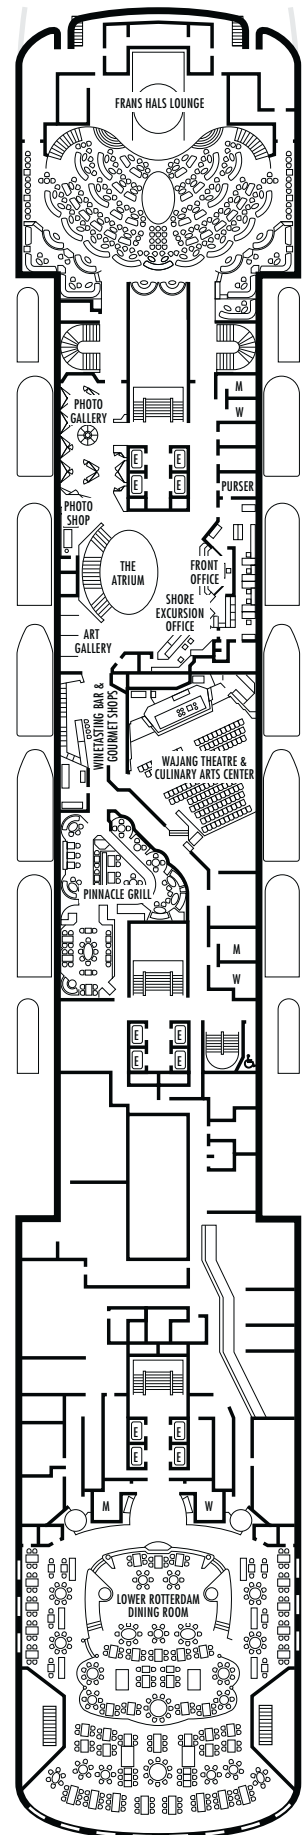

ms Volendam

DECK PLANS & STATEROOMS

The deck plans are color-coded by category of stateroom, and the category letter precedes the stateroom number in each room. All staterooms are equipped with DVD player, flat-panel television, telephone and multichannel music.

Important Note: Not all staterooms within each category have the same furniture configuration and/or facilities. Appropriate symbols within the rooms on the deck plans describe differences from the stateroom descriptions below.

All information is subject to change.

STATEROOM SYMBOL LEGEND

- Shower only
- Bathtub & shower
- ▲ 2 lower beds or converts to 1 queen-size
- Triple (2 lower beds, 1 sofa bed)
- Quad (2 lower beds, 1 sofa bed, 1 upper)
- △ Partial sea view
- ☆ 2 lower beds not convertible to a queen-size
- × Fully obstructed view
- + Connecting rooms
- These staterooms have portholes instead of windows
- ♿ Suite SA7034 is wheelchair accessible with bathtub & shower. Suites B7088, B7087, B6228 & B6225 and staterooms DA6104, EE3396, EE3391, HH3431, HH3430, EE3429, E2702, L2700, J2555, J2554, G2500, FF1964, FF1955, G1807, G1806, G1805 & G1804 are wheelchair accessible, shower only.