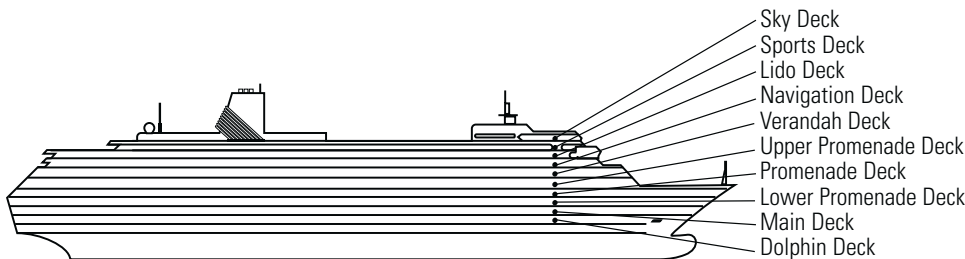

Important Note: Not all staterooms within each category have the same furniture configuration and/or facilities. Appropriate symbols within the rooms on the deck plans describe differences from the stateroom descriptions below.

All information is subject to change.

STATEROOM SYMBOL LEGEND

- Shower only
- Bathtub & shower
- ▲ 2 lower beds or converts to 1 queen-size
- Triple (2 lower beds, 1 sofa bed)
- Quad (2 lower beds, 1 sofa bed, 1 upper)
- △ Partial sea view
- ☆ 2 lower beds not convertible to a queen-size
- X Fully obstructed view
- + Connecting rooms
- These staterooms have portholes instead of windows
- ♿ Suite SA7034 is wheelchair accessible with bathtub & shower. Suites B7088, B7087, B6228 & B6225 and staterooms DA6104, EE3396, EE3391, HH3431, HH3430, EE3429, E2702, L2700, J2555, J2554, G2500, FF1964, FF1955, G1807, G1806, G1805 & G1804 are wheelchair accessible, shower only.

OCEAN-VIEW STATEROOMS

C **DA** **DD** **E**

Large: 2 lower beds convertible to 1 queen-size bed, bathtub & shower.
Approximately 140–319 sq. ft.

G

Large: 2 lower beds convertible to 1 queen-size bed, bathtub & shower. All G-category staterooms have portholes.
Approximately 140–319 sq. ft.

INTERIOR STATEROOMS

J **K** **L** **M**

Large: 2 lower beds convertible to 1 queen-size bed, shower.
Approximately 182–293 sq. ft.

DECK 2 – MAIN DECK

Staterooms 2500–2715