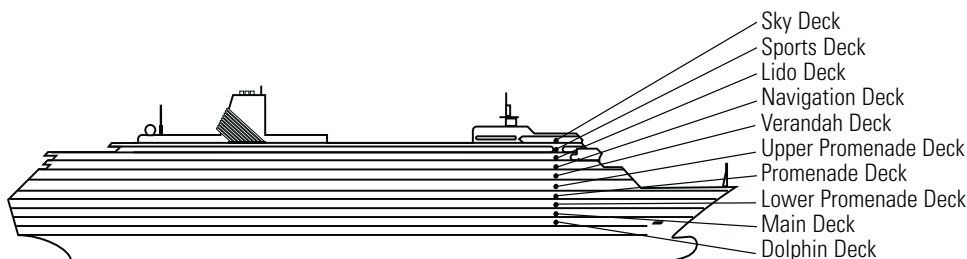

ms Volendam

DECK PLANS & STATEROOMS

The deck plans are color-coded by category of stateroom, and the category letter precedes the stateroom number in each room. All staterooms are equipped with DVD player, flat-panel television, telephone and multichannel music.

Important Note: Not all staterooms within each category have the same furniture configuration and/or facilities. Appropriate symbols within the rooms on the deck plans describe differences from the stateroom descriptions below.

All information is subject to change.

STATEROOM SYMBOL LEGEND

- Shower only
- Bathtub & shower
- ▲ 2 lower beds or converts to 1 queen-size
- Triple (2 lower beds, 1 sofa bed)
- Quad (2 lower beds, 1 sofa bed, 1 upper)
- △ Partial sea view
- ☆ 2 lower beds not convertible to a queen-size
- × Fully obstructed view
- + Connecting rooms
- These staterooms have portholes instead of windows
- ♿ Suite SA7034 is wheelchair accessible with bathtub & shower. Suites B7088, B7087, B6228 & B6225 and staterooms DA6104, EE3396, EE3391, HH3431, HH3430, EE3429, E2702, L2700, J2555, J2554, G2500, FF1964, FF1955, G1807, G1806, G1805 & G1804 are wheelchair accessible, shower only.