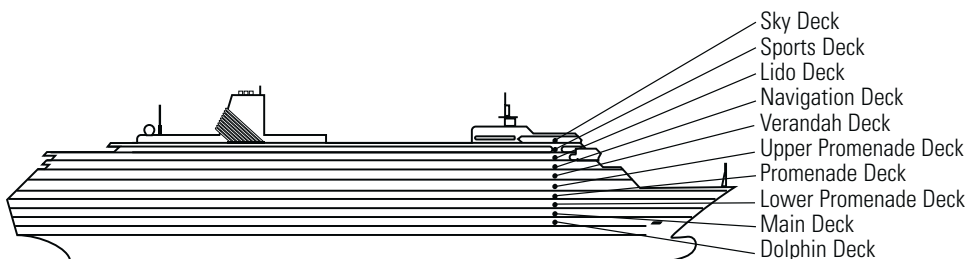

Important Note: Not all staterooms within each category have the same furniture configuration and/or facilities. Appropriate symbols within the rooms on the deck plans describe differences from the stateroom descriptions below.

All information is subject to change.

STATEROOM SYMBOL LEGEND

- Shower only
- Bath tub & shower
- ▲ 2 lower beds or converts to 1 queen-size
- Triple (2 lower beds, 1 sofa bed)
- Quad (2 lower beds, 1 sofa bed, 1 upper)
- △ Partial sea view
- ☆ 2 lower beds not convertible to a queen-size
- × Fully obstructed view
- + Connecting rooms
- These staterooms have portholes instead of windows
- ♿ Suite SA7034 is wheelchair accessible with bathtub & shower. Suites B7088, B7087, B6228 & B6225 and staterooms DA6104, EE3396, EE3391, HH3431, HH3430, EE3429, E2702, L2700, J2555, J2554, G2500, FF1964, FF1955, G1807, G1806, G1805 & G1804 are wheelchair accessible, shower only.

OCEAN-VIEW STATEROOMS

D **E** **EE** **F** **FF**

Large: 2 lower beds convertible to 1 queen-size bed, bathtub & shower. Approximately 140–319 sq. ft.

G

Large: 2 lower beds convertible to 1 queen-size bed, bathtub & shower. All G-category staterooms have portholes.

INTERIOR STATEROOMS

J **M** **MM** **N**

Large: 2 lower beds convertible to 1 queen-size bed, 1 sofa bed, shower. Approximately 182–293 sq. ft.

DECK 1 – DOLPHIN DECK

Staterooms 1800–1964