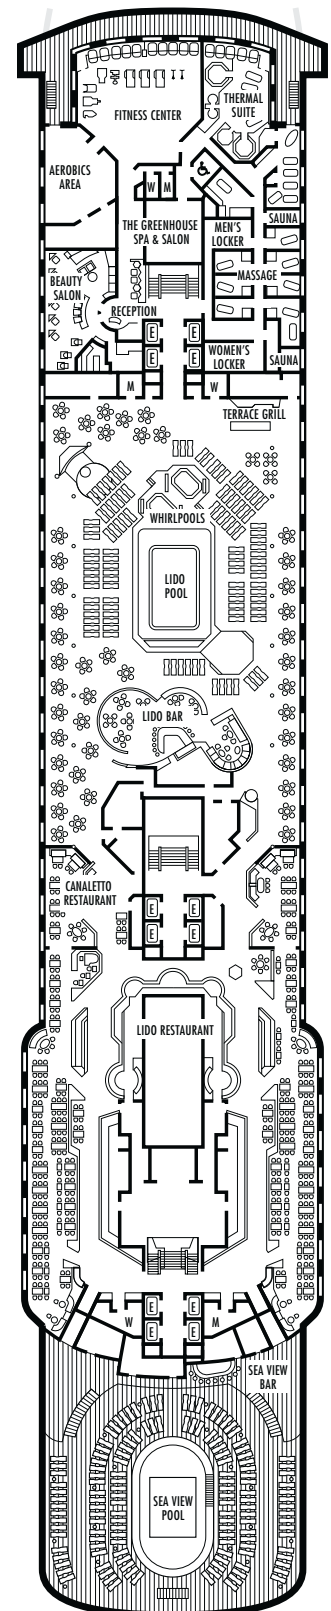

ms Volendam

DECK PLANS & STATEROOMS

The deck plans are color-coded by category of stateroom, and the category letter precedes the stateroom number in each room. All staterooms are equipped with DVD player, flat-panel television, telephone and multichannel music.

Important Note: Not all staterooms within each category have the same furniture configuration and/or facilities. Appropriate symbols within the rooms on the deck plans describe differences from the stateroom descriptions below.

All information is subject to change.

STATEROOM SYMBOL LEGEND

- Shower only
- Bath tub & shower
- ▲ 2 lower beds or converts to 1 queen-size
- Triple (2 lower beds, 1 sofa bed)
- Quad (2 lower beds, 1 sofa bed, 1 upper)
- △ Partial sea view
- ☆ 2 lower beds not convertible to a queen-size
- X Fully obstructed view
- + Connecting rooms
- These staterooms have portholes instead of windows
- ♿ Suite SA7034 is wheelchair accessible with bathtub & shower. Suites B7088, B7087, B6228 & B6225 and staterooms DA6104, EE3396, EE3391, HH3431, HH3430, EE3429, E2702, L2700, J2555, J2554, G2500, FF1964, FF1955, G1807, G1806, G1805 & G1804 are wheelchair accessible, shower only.