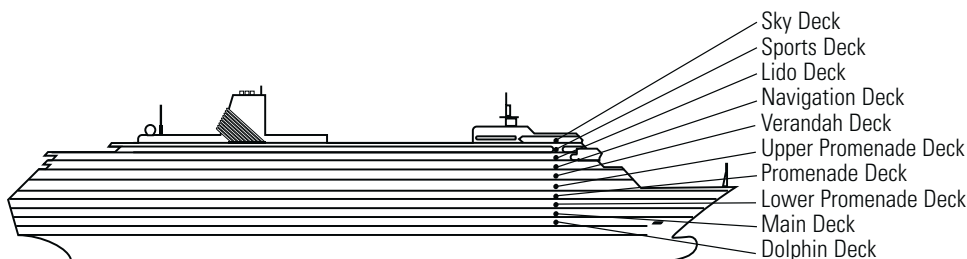

Important Note: Not all staterooms within each category have the same furniture configuration and/or facilities. Appropriate symbols within the rooms on the deck plans describe differences from the stateroom descriptions below.

All information is subject to change.

STATEROOM SYMBOL LEGEND

- Shower only
- Bath tub & shower
- ▲ 2 lower beds or converts to 1 queen-size
- Triple (2 lower beds, 1 sofa bed)
- Quad (2 lower beds, 1 sofa bed, 1 upper)
- △ Partial sea view
- ☆ 2 lower beds not convertible to a queen-size
- × Fully obstructed view
- + Connecting rooms
- These staterooms have portholes instead of windows
- ♿ Suite SA7034 is wheelchair accessible with bathtub & shower. Suites B7088, B7087, B6228 & B6225 and staterooms DA6104, EE3396, EE3391, HH3431, HH3430, EE3429, E2702, L2700, J2555, J2554, G2500, FF1964, FF1955, G1807, G1806, G1805 & G1804 are wheelchair accessible, shower only.

OCEAN-VIEW STATEROOMS

D **E** **EE**

Large: 2 lower beds convertible to 1 queen-size bed, bathtub & shower. Approximately 140–319 sq. ft.

H **HH**

Large: 2 lower beds convertible to 1 queen-size bed, bathtub & shower. All H-category staterooms have partial sea views. All HH-category staterooms have fully obstructed views. Approximately 140–319 sq. ft.

INTERIOR STATEROOMS

I **L**

Large: 2 lower beds convertible to 1 queen-size bed, shower. Approximately 182–293 sq. ft.