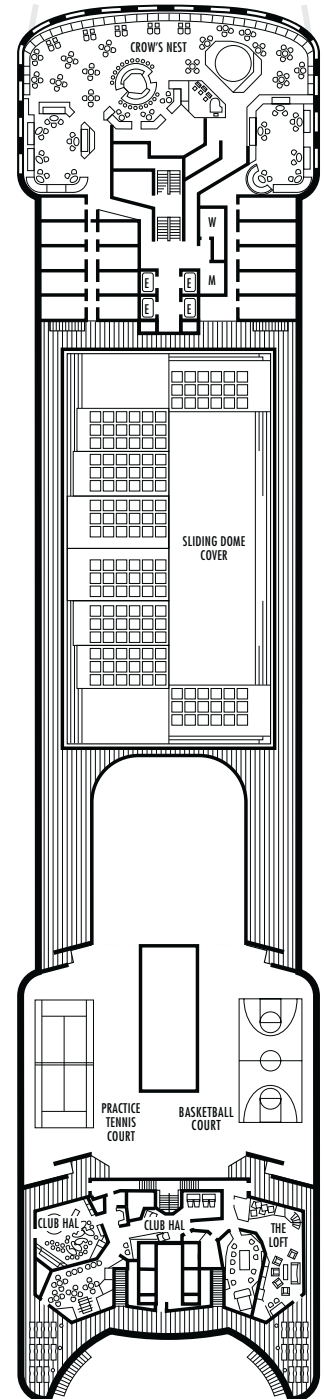

ms Volendam

DECK PLANS & STATEROOMS

The deck plans are color-coded by category of stateroom, and the category letter precedes the stateroom number in each room. All staterooms are equipped with DVD player, flat-panel television, telephone and multichannel music.

Important Note: Not all staterooms within each category have the same furniture configuration and/or facilities. Appropriate symbols within the rooms on the deck plans describe differences from the stateroom descriptions below.

All information is subject to change.

STATEROOM SYMBOL LEGEND

- Shower only
- Bath tub & shower
- ▲ 2 lower beds or converts to 1 queen-size
- Triple (2 lower beds, 1 sofa bed)
- Quad (2 lower beds, 1 sofa bed, 1 upper)
- △ Partial sea view
- ☆ 2 lower beds not convertible to a queen-size
- × Fully obstructed view
- + Connecting rooms
- These staterooms have portholes instead of windows
- ♿ Suite SA7034 is wheelchair accessible with bathtub & shower. Suites B7088, B7087, B6228 & B6225 and staterooms DA6104, EE3396, EE3391, HH3431, HH3430, EE3429, E2702, L2700, J2555, J2554, G2500, FF1964, FF1955, G1807, G1806, G1805 & G1804 are wheelchair accessible, shower only.