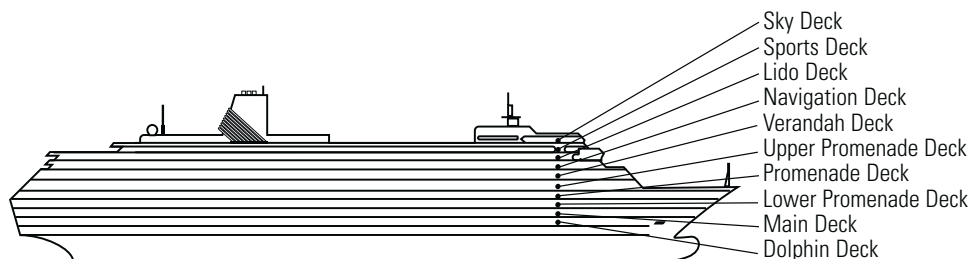

ms Volendam

DECK PLANS & STATEROOMS

The deck plans are color-coded by category of stateroom, and the category letter precedes the stateroom number in each room. All staterooms are equipped with DVD player, flat-panel television, telephone and multichannel music.

Important Note: Not all staterooms within each category have the same furniture configuration and/or facilities. Appropriate symbols within the rooms on the deck plans describe differences from the stateroom descriptions below.

All information is subject to change.

STATEROOM SYMBOL LEGEND

- Shower only
- Bath tub & shower
- ▲ 2 lower beds or converts to 1 queen-size
- Triple (2 lower beds, 1 sofa bed)
- Quad (2 lower beds, 1 sofa bed, 1 upper)
- △ Partial sea view
- ☆ 2 lower beds not convertible to a queen-size
- X Fully obstructed view
- + Connecting rooms
- These staterooms have portholes instead of windows
- ♿ Suite SA7034 is wheelchair accessible with bathtub & shower. Suites B7088, B7087, B6228 & B6225 and staterooms DA6104, EE3396, EE3391, HH3431, HH3430, EE3429, E2702, L2700, J2555, J2554, G2500, FF1964, FF1955, G1807, G1806, G1805 & G1804 are wheelchair accessible, shower only.