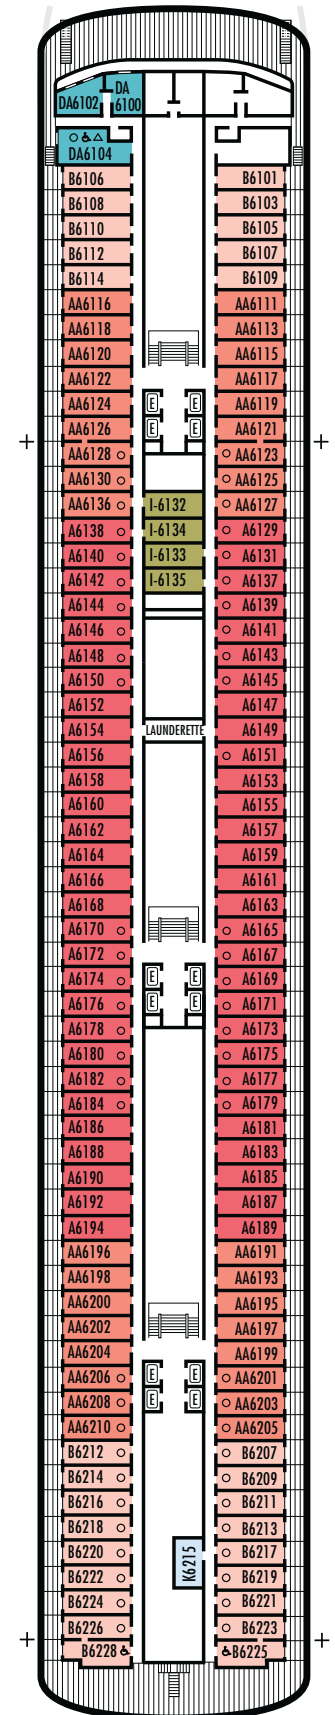

Important Note: Not all staterooms within each category have the same furniture configuration and/or facilities. Appropriate symbols within the rooms on the deck plans describe differences from the stateroom descriptions below.

All information is subject to change.

STATEROOM SYMBOL LEGEND

- Shower only
- Bath tub & shower
- ▲ 2 lower beds or converts to 1 queen-size
- Triple (2 lower beds, 1 sofa bed)
- Quad (2 lower beds, 1 sofa bed, 1 upper)
- △ Partial sea view
- ☆ 2 lower beds not convertible to a queen-size
- X Fully obstructed view
- + Connecting rooms
- These staterooms have portholes instead of windows
- ♿ Suite SA7034 is wheelchair accessible with bathtub & shower. Suites B7088, B7087, B6228 & B6225 and staterooms DA6104, EE3396, EE3391, HH3431, HH3430, EE3429, E2702, L2700, J2555, J2554, G2500, FF1964, FF1955, G1807, G1806, G1805 & G1804 are wheelchair accessible, shower only.

VERANDAH SUITES

A AA B

Vista Suites: (Verandah Suites) 2 lower beds convertible to 1 queen-size bed, whirlpool bath & shower, sitting area, private verandah, mini-bar, refrigerator, floor-to-ceiling windows. Approximately 297–379 sq. ft. including verandah.

OCEAN-VIEW STATEROOMS

DA

Large: 2 lower beds convertible to 1 queen-size bed, bathtub & shower. Approximately 140–319 sq. ft.

INTERIOR STATEROOMS

I K

Large: 2 lower beds convertible to 1 queen-size bed, shower. Approximately 182–293 sq. ft.