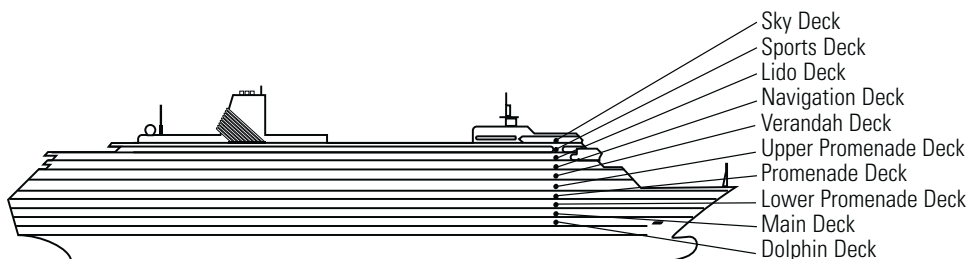

ms Volendam

DECK PLANS & STATEROOMS

The deck plans are color-coded by category of stateroom, and the category letter precedes the stateroom number in each room. All staterooms are equipped with DVD player, flat-panel television, telephone and multichannel music.

Important Note: Not all staterooms within each category have the same furniture configuration and/or facilities. Appropriate symbols within the rooms on the deck plans describe differences from the stateroom descriptions below.

All information is subject to change.

STATEROOM SYMBOL LEGEND

- Shower only
- Bath tub & shower
- ▲ 2 lower beds or converts to 1 queen-size
- Triple (2 lower beds, 1 sofa bed)
- Quad (2 lower beds, 1 sofa bed, 1 upper)
- △ Partial sea view
- ☆ 2 lower beds not convertible to a queen-size
- × Fully obstructed view
- + Connecting rooms
- These staterooms have portholes instead of windows
- ♿ Suite SA7034 is wheelchair accessible with bathtub & shower. Suites B7088, B7087, B6228 & B6225 and staterooms DA6104, EE3396, EE3391, HH3431, HH3430, EE3429, E2702, L2700, J2555, J2554, G2500, FF1964, FF1955, G1807, G1806, G1805 & G1804 are wheelchair accessible, shower only.