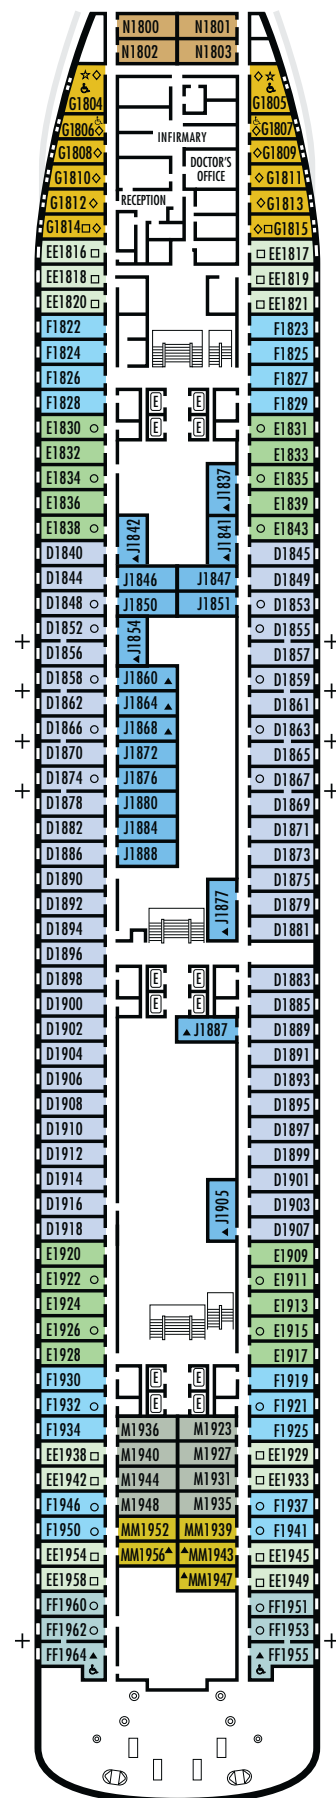

All information is subject to change.

STATEROOM SYMBOL LEGEND

- * Shower only
- Bath tub & shower
- ▲ 2 lower beds or converts to 1 queen-size
- Triple (2 lower beds, 1 sofa bed)
- Quad (2 lower beds, 1 sofa bed, 1 upper)
- △ Partial sea view
- ☆ 2 lower beds not convertible to a queen-size
- × Fully obstructed view
- + Connecting rooms
- ◇ These staterooms have portholes instead of windows
- ♿ Suite SA7034 is wheelchair accessible with bathtub & shower. Suites B7088, B7087, B6228 & B6225 and staterooms DA6104, EE3396, EE3391, HH3431, HH3430, EE3429, E2702, L2700, J2555, J2554, G2500, FF1964, FF1955, G1807, G1806, G1805 & G1804 are wheelchair accessible, shower only.

OCEAN-VIEW STATEROOMS

D **E** **EE** **F** **FF**

Large: 2 lower beds convertible to 1 queen-size bed, bathtub & shower. Approximately 140–319 sq. ft.

G

Large: 2 lower beds convertible to 1 queen-size bed, bathtub & shower. All G-category staterooms have portholes.

INTERIOR STATEROOMS

J **M** **MM** **N**

Large: 2 lower beds convertible to 1 queen-size bed, 1 sofa bed, shower. Approximately 182–293 sq. ft.

DECK 1 – DOLPHIN DECK

Staterooms 1800–1964

ms Volendam

DECK PLANS & STATEROOMS

All information is subject to change.

STATEROOM SYMBOL LEGEND

- * Shower only
- Bathtub & shower
- ▲ 2 lower beds or converts to 1 queen-size
- Triple (2 lower beds, 1 sofa bed)
- Quad (2 lower beds, 1 sofa bed, 1 upper)
- △ Partial sea view
- ☆ 2 lower beds not convertible to a queen-size
- X Fully obstructed view
- + Connecting rooms
- ◇ These staterooms have portholes instead of windows
- ♿ Suite SA7034 is wheelchair accessible with bathtub & shower. Suites B7088, B7087, B6228 & B6225 and staterooms DA6104, EE3396, EE3391, HH3431, HH3430, EE3429, E2702, L2700, J2555, J2554, G2500, FF1964, FF1955, G1807, G1806, G1805 & G1804 are wheelchair accessible, shower only.