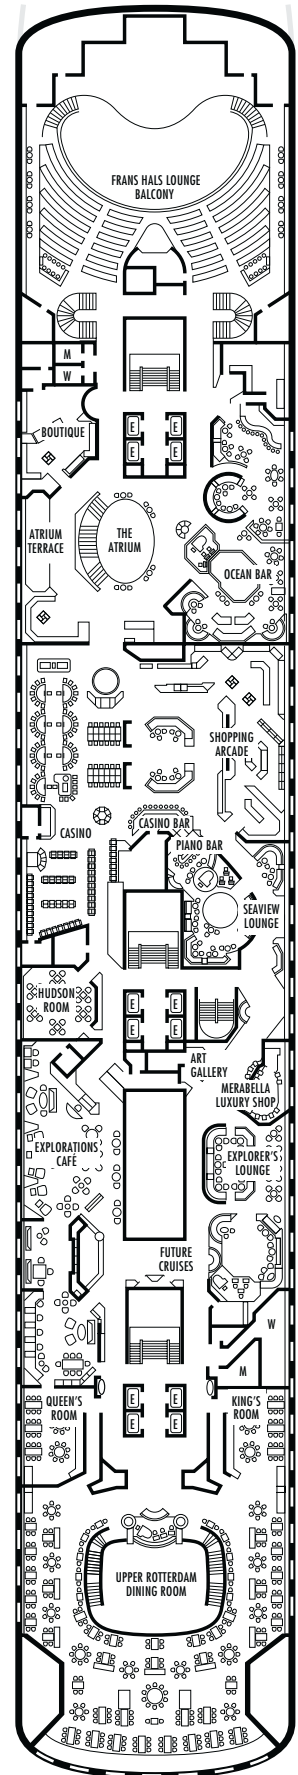

ms Volendam

DECK PLANS & STATEROOMS

The deck plans are color-coded by category of stateroom, and the category letter precedes the stateroom number in each room. All staterooms are equipped with DVD player, flat-panel television, telephone and multichannel music.

Important Note: Not all staterooms within each category have the same furniture configuration and/or facilities. Appropriate symbols within the rooms on the deck plans describe differences from the stateroom descriptions below.

All information is subject to change.

STATEROOM SYMBOL LEGEND

- Shower only
- Bath tub & shower
- ▲ 2 lower beds or converts to 1 queen-size
- Triple (2 lower beds, 1 sofa bed)
- Quad (2 lower beds, 1 sofa bed, 1 upper)
- △ Partial sea view
- ☆ 2 lower beds not convertible to a queen-size
- × Fully obstructed view
- + Connecting rooms
- These staterooms have portholes instead of windows
- ♿ Suite SA7034 is wheelchair accessible with bathtub & shower. Suites B7088, B7087, B6228 & B6225 and staterooms DA6104, EE3396, EE3391, HH3431, HH3430, EE3429, E2702, L2700, J2555, J2554, G2500, FF1964, FF1955, G1807, G1806, G1805 & G1804 are wheelchair accessible, shower only.