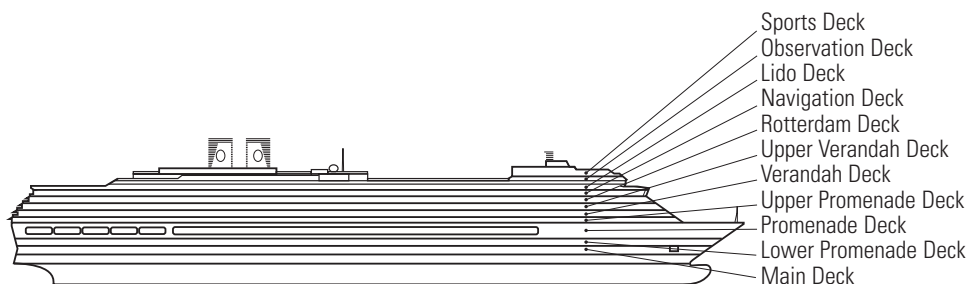

Approximately 151–233 sq. ft.

MS WESTERDAM

DECK PLANS & STATEROOMS

The deck plans are color-coded by category of stateroom, and the category letter precedes the stateroom number in each room. All staterooms are equipped with flat-panel television, DVD player, mini-bar, mini-safe, data port, telephone and multichannel music.