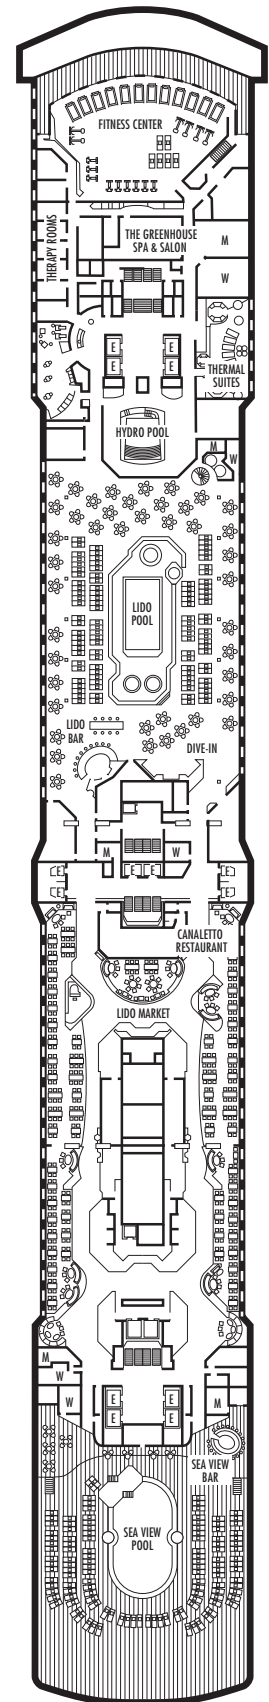

MS WESTERDAM

DECK PLANS & STATEROOMS

The deck plans are color-coded by category of stateroom, and the category letter precedes the stateroom number in each room. All staterooms are equipped with flat-panel television, DVD player, mini-bar, mini-safe, data port, telephone and multichannel music.

Important Note: Not all staterooms within each category have the same furniture configuration and/or facilities. Appropriate symbols within the rooms on the deck plans describe differences from the stateroom descriptions below.

All information is subject to change.

STATEROOM SYMBOL LEGEND

- Triple (2 lower beds, 1 sofa bed)
- Quad (2 lower beds, 1 sofa bed, 1 upper)
- △ Partial sea view
- × Fully obstructed view
- + Connecting rooms
- Shower only
- ♣ Single sink vanity
- Staterooms have solid steel verandah railings instead of clear-view Plexiglas® railings
- ♿ Suites SY8068, SC6175, SC6164, SY5002 & SY5001 are wheelchair accessible, bathtub and roll-in shower. Suite SS6108 and staterooms I-8037, VA8032, VA8031, VA6049, VB6004, VB6003, VA5140, VA5137, VA5054, VA5051, VA4132, VA4131, H4090, H4089, VA4052, VA4051, D1100, C1082, C1081, J1074, K1012 & K1011 are wheelchair accessible, roll-in shower only.