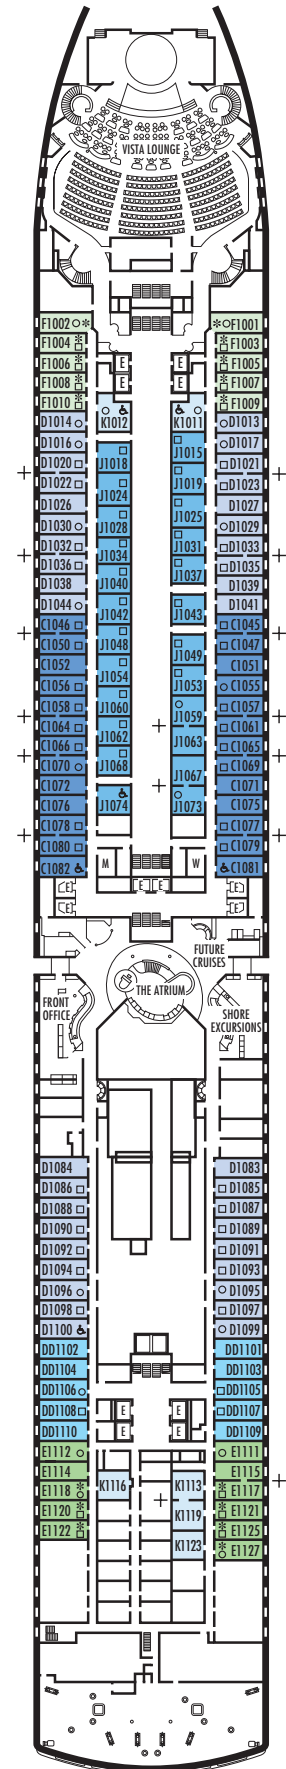

All information is subject to change.

STATEROOM SYMBOL LEGEND

- Triple (2 lower beds, 1 sofa bed)
- Quad (2 lower beds, 1 sofa bed, 1 upper)
- △ Partial sea view
- × Fully obstructed view
- ⊕ Connecting rooms
- * Shower only
- ♣ Single sink vanity
- ◆ Staterooms have solid steel verandah railings instead of clear-view Plexiglas® railings
- ♿ Suites SY8068, SC6175, SC6164, SY5002 & SY5001 are wheelchair accessible, bathtub and roll-in shower. Suite SS6108 and staterooms I-8037, VA8032, VA8031, VA6049, VB6004, VB6003, VA5140, VA5137, VA5054, VA5051, VA4132, VA4131, H4090, H4089, VA4052, VA4051, D1100, C1082, C1081, J1074, K1012 & K1011 are wheelchair accessible, roll-in shower only.

OCEAN-VIEW STATEROOMS

C **D** **DD** **E** **F**
Large: 2 lower beds convertible to 1 queen-size bed, bathtub & shower.
 Approximately 174–180 sq. ft.

INTERIOR STATEROOMS

J
Large: 2 lower beds convertible to 1 queen-size bed, shower.
 Approximately 151–233 sq. ft.

K
Large or Standard: 2 lower beds convertible to 1 queen-size bed, shower.
 Approximately 151–233 sq. ft.

DECK 1—MAIN DECK Staterooms 1001–1127

MS WESTERDAM

DECK PLANS & STATEROOMS

The deck plans are color-coded by category of stateroom, and the category letter precedes the stateroom number in each room. All staterooms are equipped with flat-panel television, DVD player, mini-bar, mini-safe, data port, telephone and multichannel music.