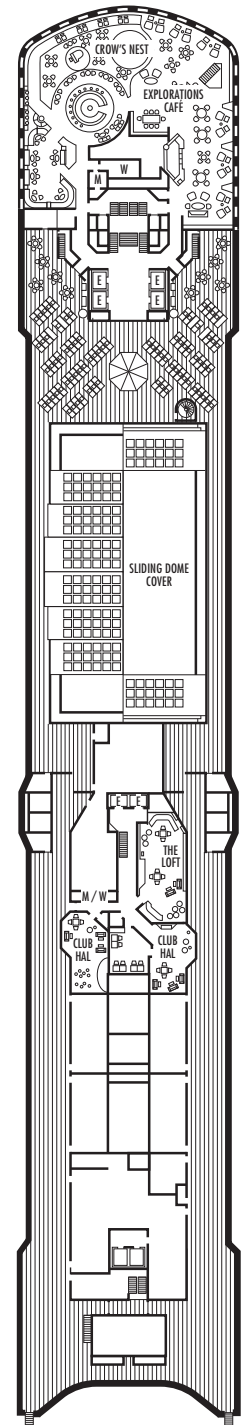

MS WESTERDAM

DECK PLANS & STATEROOMS

The deck plans are color-coded by category of stateroom, and the category letter precedes the stateroom number in each room. All staterooms are equipped with flat-panel television, DVD player, mini-bar, mini-safe, data port, telephone and multichannel music.

Important Note: Not all staterooms within each category have the same furniture configuration and/or facilities. Appropriate symbols within the rooms on the deck plans describe differences from the stateroom descriptions below.

All information is subject to change.

STATEROOM SYMBOL LEGEND

- Triple (2 lower beds, 1 sofa bed)
- Quad (2 lower beds, 1 sofa bed, 1 upper)
- △ Partial sea view
- × Fully obstructed view
- + Connecting rooms
- Shower only
- ♣ Single sink vanity
- Staterooms have solid steel verandah railings instead of clear-view Plexiglas® railings
- ♿ Suites SY8068, SC6175, SC6164, SY5002 & SY5001 are wheelchair accessible, bathtub and roll-in shower. Suite SS6108 and staterooms I-8037, VA8032, VA8031, VA6049, VB6004, VB6003, VA5140, VA5137, VA5054, VA5051, VA4132, VA4131, H4090, H4089, VA4052, VA4051, D1100, C1082, C1081, J1074, K1012 & K1011 are wheelchair accessible, roll-in shower only.