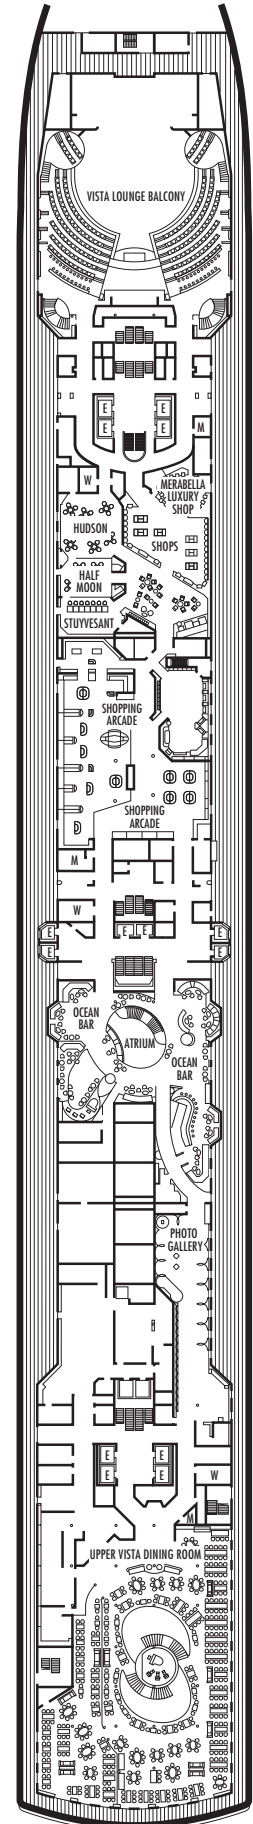

MS WESTERDAM

DECK PLANS & STATEROOMS

The deck plans are color-coded by category of stateroom, and the category letter precedes the stateroom number in each room. All staterooms are equipped with flat-panel television, DVD player, mini-bar, mini-safe, data port, telephone and multichannel music.

Important Note: Not all staterooms within each category have the same furniture configuration and/or facilities. Appropriate symbols within the rooms on the deck plans describe differences from the stateroom descriptions below.

All information is subject to change.

STATEROOM SYMBOL LEGEND

- Triple (2 lower beds, 1 sofa bed)
- Quad (2 lower beds, 1 sofa bed, 1 upper)
- △ Partial sea view
- × Fully obstructed view
- + Connecting rooms
- Shower only
- ♣ Single sink vanity
- Staterooms have solid steel verandah railings instead of clear-view Plexiglas® railings
- ♿ Suites SY8068, SC6175, SC6164, SY5002 & SY5001 are wheelchair accessible, bathtub and roll-in shower. Suite SS6108 and staterooms I-8037, VA8032, VA8031, VA6049, VB6004, VB6003, VA5140, VA5137, VA5054, VA5051, VA4132, VA4131, H4090, H4089, VA4052, VA4051, D1100, C1082, C1081, J1074, K1012 & K1011 are wheelchair accessible, roll-in shower only.