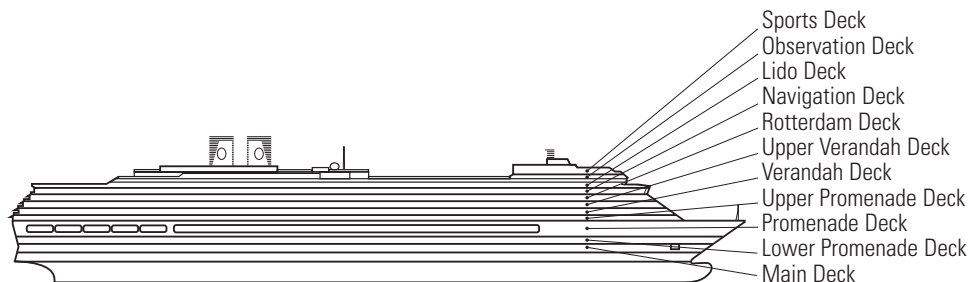

MS WESTERDAM

DECK PLANS & STATEROOMS

The deck plans are color-coded by category of stateroom, and the category letter precedes the stateroom number in each room. All staterooms are equipped with flat-panel television, DVD player, mini-bar, mini-safe, data port, telephone and multichannel music.

Important Note: Not all staterooms within each category have the same furniture configuration and/or facilities. Appropriate symbols within the rooms on the deck plans describe differences from the stateroom descriptions below.

All information is subject to change.

STATEROOM SYMBOL LEGEND

- Triple (2 lower beds, 1 sofa bed)
- Quad (2 lower beds, 1 sofa bed, 1 upper)
- △ Partial sea view
- × Fully obstructed view
- + Connecting rooms
- Shower only
- ♣ Single sink vanity
- Staterooms have solid steel verandah railings instead of clear-view Plexiglas® railings
- ♿ Suites SY8068, SC6175, SC6164, SY5002 & SY5001 are wheelchair accessible, bathtub and roll-in shower. Suite SS6108 and staterooms I-8037, VA8032, VA8031, VA6049, VB6004, VB6003, VA5140, VA5137, VA5054, VA5051, VA4132, VA4131, H4090, H4089, VA4052, VA4051, D1100, C1082, C1081, J1074, K1012 & K1011 are wheelchair accessible, roll-in shower only.