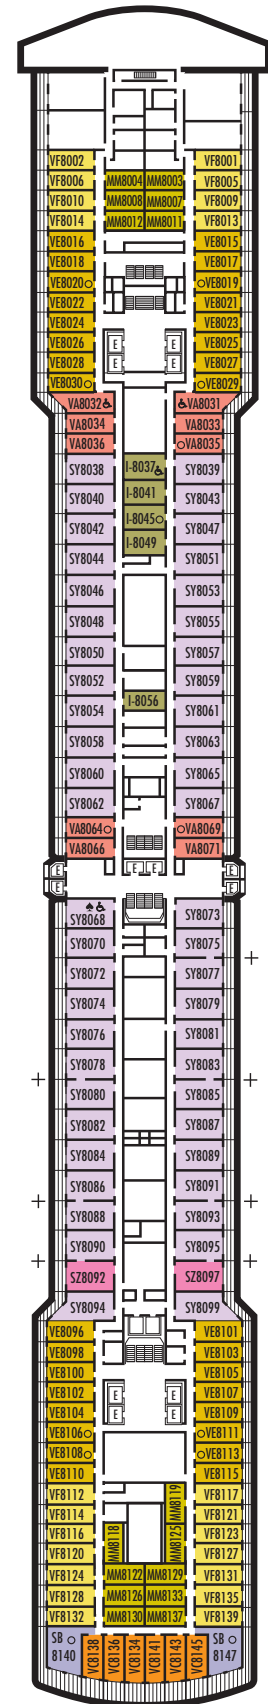

VERANDAH SUITES

SB

Neptune Suites: 2 lower beds convertible to 1 king-size bed, bathroom with dual sink vanity, full-size whirlpool bath & shower & additional shower stall, large sitting area, dressing room, private verandah, 1 sofa bed for 2 persons, floor-to-ceiling windows. Approximately 500–712 sq. ft. including verandah.

SY SZ

Signature Suites: 2 lower beds convertible to 1 queen-size bed, bathroom with dual sink vanity, full-size whirlpool bath & shower & additional shower stall, large sitting area, private verandah, 1 sofa bed for 1 person, floor-to-ceiling windows. Approximately 372–384 sq. ft. including verandah.

VERANDAH STATEROOMS

VA VC VE VF

Verandah: 2 lower beds convertible to 1 queen-size bed, bathtub & shower, sitting area, private verandah, floor-to-ceiling windows. Approximately 212–359 sq. ft. including verandah.

INTERIOR STATEROOMS

I MM

Large or Standard: 2 lower beds convertible to 1 queen-size bed, shower. Approximately 151–233 sq. ft.