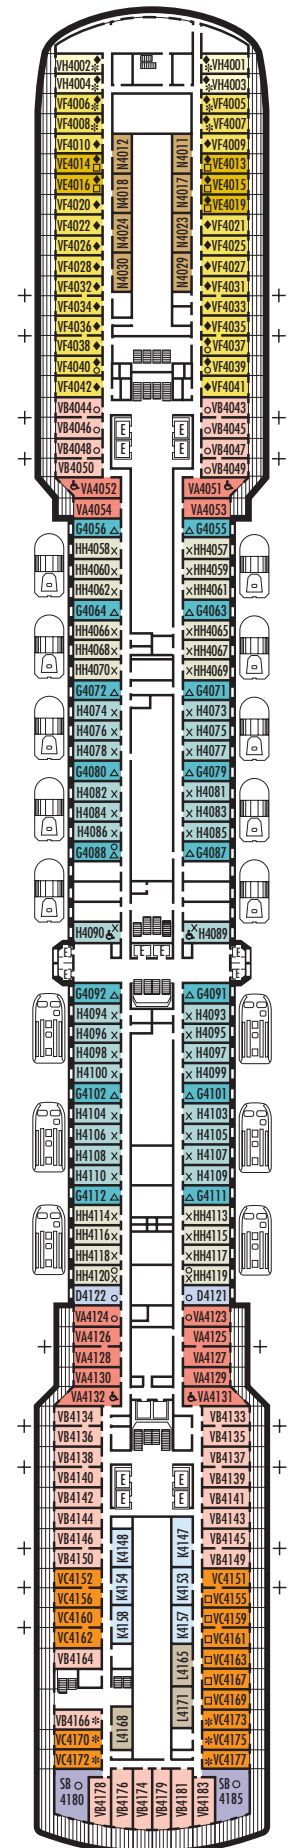

VERANDAH SUITES

SB
Neptune Suites: 2 lower beds convertible to 1 king-size bed, bathroom with dual sink vanity, full-size whirlpool bath & shower & additional shower stall, large sitting area, dressing room, private verandah, 1 sofa bed for 2 persons, floor-to-ceiling windows. Approximately 500–712 sq. ft. including verandah.

VERANDAH STATEROOMS

VA VB VC VE VF VH
Verandah: 2 lower beds convertible to 1 queen-size bed, bathtub & shower, sitting area, private verandah, floor-to-ceiling windows. Approximately 212–359 sq. ft. including verandah.

OCEAN-VIEW STATEROOMS

D
Large: 2 lower beds convertible to 1 queen-size bed, bathtub & shower. Approximately 174–180 sq. ft.

G H HH
Large: 2 lower beds convertible to 1 queen-size bed, bathtub & shower. All G-category staterooms have partial sea views. All H- & HH-category staterooms have fully obstructed views. Approximately 174–180 sq. ft.

INTERIOR STATEROOMS

K
Large or Standard: 2 lower beds convertible to 1 queen-size bed, shower. Approximately 151–233 sq. ft.

L N
Standard: 2 lower beds convertible to 1 queen-size bed, shower. Approximately 151–233 sq. ft.

DECK 4—UPPER PROMENADE DECK Staterooms 4001–4185