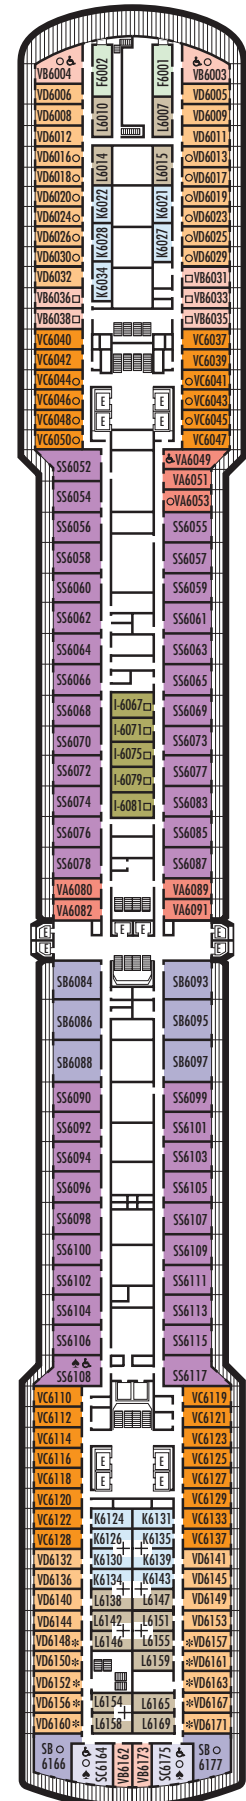

VERANDAH SUITES

■ SB ■ SC

Neptune Suites: 2 lower beds convertible to 1 king-size bed, bathroom with dual sink vanity, full-size whirlpool bath & shower & additional shower stall, large sitting area, dressing room, private verandah, 1 sofa bed for 2 persons, floor-to-ceiling windows. Approximately 500–712 sq. ft. including verandah.

■ SS

Signature Suites: 2 lower beds convertible to 1 queen-size bed, bathroom with dual sink vanity, full-size whirlpool bath & shower & additional shower stall, large sitting area, private verandah, 1 sofa bed for 1 person, floor-to-ceiling windows. Approximately 372–384 sq. ft. including verandah.

VERANDAH STATEROOMS

■ VA ■ VB ■ VC ■ VD

Verandah: 2 lower beds convertible to 1 queen-size bed, bathtub & shower, sitting area, private verandah, floor-to-ceiling windows. Approximately 213–359 sq. ft. including verandah.

OCEAN-VIEW STATEROOMS

■ F

Large: 2 lower beds convertible to 1 queen-size bed, bathtub & shower. Approximately 174–180 sq. ft.

INTERIOR STATEROOMS

■ I ■ K

Large or Standard: 2 lower beds convertible to 1 queen-size bed, shower. Approximately 151–233 sq. ft.

■ L

Standard: 2 lower beds convertible to 1 queen-size bed, shower. Approximately 151–233 sq. ft.