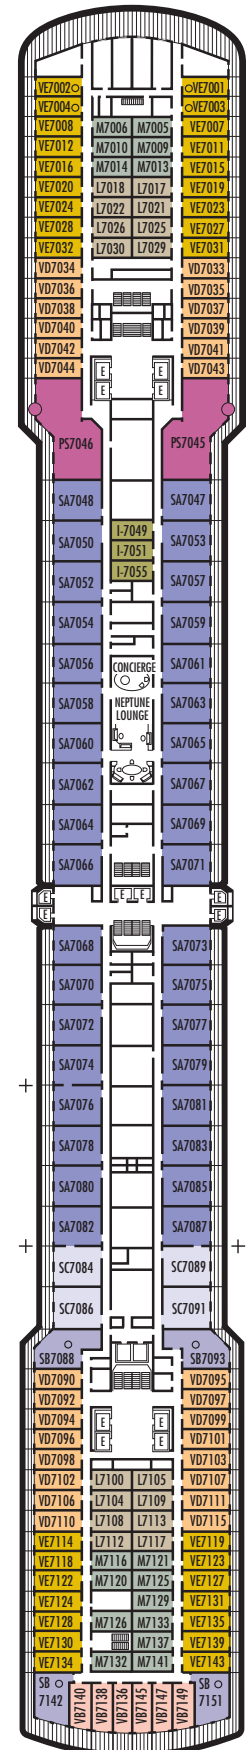

VERANDAH SUITES

PS

Pinnacle Suites: Bedroom with 1 king-size bed, oversized whirlpool bath & shower & additional shower stall, living room, dining room, dressing room, private verandah with whirlpool, pantry, 1 sofa bed for 2 persons, microwave, refrigerator, guest toilet, private stereo system, floor-to-ceiling windows.

Approximately 1,150 sq. ft. including verandah.

SA SB SC

Neptune Suites: 2 lower beds convertible to 1 king-size bed, bathroom with dual sink vanity, full-size whirlpool bath & shower & additional shower stall, large sitting area, dressing room, private verandah, 1 sofa bed for 2 persons, floor-to-ceiling windows.

Approximately 500–712 sq. ft. including verandah.

VERANDAH STATEROOMS

VB VD VE

Verandah: (Deluxe Verandah Ocean-view) 2 lower beds convertible to 1 queen-size bed, bathtub & shower, sitting area, private verandah, floor-to-ceiling windows.

Approximately 212–359 sq. ft. including verandah.

INTERIOR STATEROOMS

I

Large or Standard: 2 lower beds convertible to 1 queen-size bed, shower.

Approximately 151–233 sq. ft.

L M

Standard: 2 lower beds convertible to 1 queen-size bed, shower.

Approximately 151–233 sq. ft.