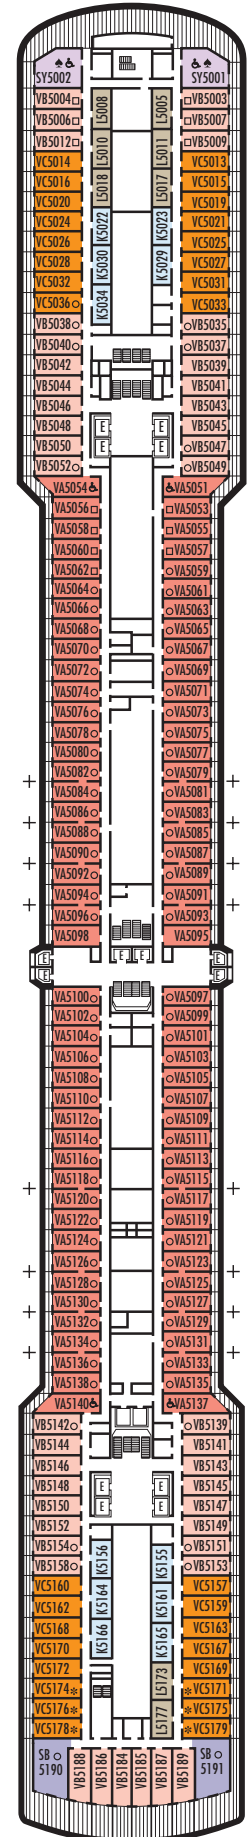

All information is subject to change.

STATEROOM SYMBOL LEGEND

- Triple (2 lower beds, 1 sofa bed)
- Quad (2 lower beds, 1 sofa bed, 1 upper)
- △ Partial sea view
- × Fully obstructed view
- ⊕ Connecting rooms
- * Shower only
- ♣ Single sink vanity
- ◆ Staterooms have solid steel verandah railings instead of clear-view Plexiglas® railings
- ♿ Suites SY8068, SC6175, SC6164, SY5002 & SY5001 are wheelchair accessible, bathtub and roll-in shower. Suite SS6108 and staterooms I-8037, VA8032, VA8031, VA6049, VB6004, VB6003, VA5140, VA5137, VA5054, VA5051, VA4132, VA4131, H4090, H4089, VA4052, VA4051, D1100, C1082, C1081, J1074, K1012 & K1011 are wheelchair accessible, roll-in shower only.

K
Large or Standard: 2 lower beds convertible to 1 queen-size bed, shower.
 Approximately 151–233 sq. ft.

DECK 1—MAIN DECK Staterooms 1001–1127

MS WESTERDAM

DECK PLANS & STATEROOMS

The deck plans are color-coded by category of stateroom, and the category letter precedes the stateroom number in each room. All staterooms are equipped with flat-panel television, DVD player, mini-bar, mini-safe, data port, telephone and multichannel music.

INTERIOR STATEROOMS

K
Large or Standard: 2 lower beds convertible to 1 queen-size bed, shower. Approximately 151–233 sq. ft.

L N
Standard: 2 lower beds convertible to 1 queen-size bed, shower. Approximately 151–233 sq. ft.

INTERIOR STATEROOMS

K

Large or Standard: 2 lower beds convertible to 1 queen-size bed, shower. Approximately 151–233 sq. ft.

L

Standard: 2 lower beds convertible to 1 queen-size bed, shower. Approximately 151–233 sq. ft.