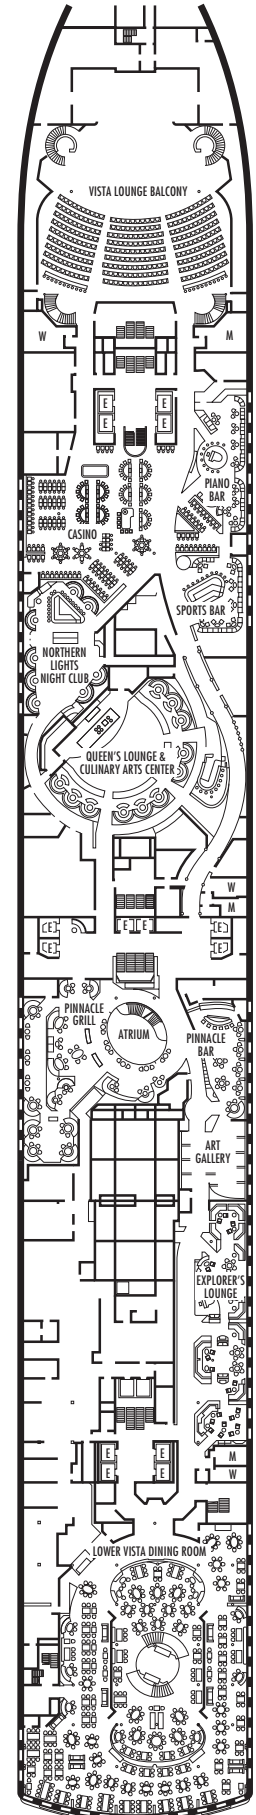

All information is subject to change.

STATEROOM SYMBOL LEGEND

- Triple (2 lower beds, 1 sofa bed)
- Quad (2 lower beds, 1 sofa bed, 1 upper)
- △ Partial sea view
- × Fully obstructed view
- ⊕ Connecting rooms
- * Shower only
- ♣ Single sink vanity
- ◆ Staterooms have solid steel verandah railings instead of clear-view Plexiglas® railings
- ♿ Suites SY8068, SC6175, SC6164, SY5002 & SY5001 are wheelchair accessible, bathtub and roll-in shower. Suite SS6108 and staterooms I-8037, VA8032, VA8031, VA6049, VB6004, VB6003, VA5140, VA5137, VA5054, VA5051, VA4132, VA4131, H4090, H4089, VA4052, VA4051, D1100, C1082, C1081, J1074, K1012 & K1011 are wheelchair accessible, roll-in shower only.

K
Large or Standard: 2 lower beds convertible to 1 queen-size bed, shower.
 Approximately 151–233 sq. ft.

DECK 1—MAIN DECK Staterooms 1001–1127

MS WESTERDAM

DECK PLANS & STATEROOMS

The deck plans are color-coded by category of stateroom, and the category letter precedes the stateroom number in each room. All staterooms are equipped with flat-panel television, DVD player, mini-bar, mini-safe, data port, telephone and multichannel music.

All information is subject to change.

STATEROOM SYMBOL LEGEND

- Triple (2 lower beds, 1 sofa bed)
- Quad (2 lower beds, 1 sofa bed, 1 upper)
- △ Partial sea view
- × Fully obstructed view
- + Connecting rooms
- * Shower only
- ♣ Single sink vanity
- ◆ Staterooms have solid steel verandah railings instead of clear-view Plexiglas® railings
- ♿ Suites SY8068, SC6175, SC6164, SY5002 & SY5001 are wheelchair accessible, bathtub and roll-in shower. Suite SS6108 and staterooms I-8037, VA8032, VA8031, VA6049, VB6004, VB6003, VA5140, VA5137, VA5054, VA5051, VA4132, VA4131, H4090, H4089, VA4052, VA4051, D1100, C1082, C1081, J1074, K1012 & K1011 are wheelchair accessible, roll-in shower only.