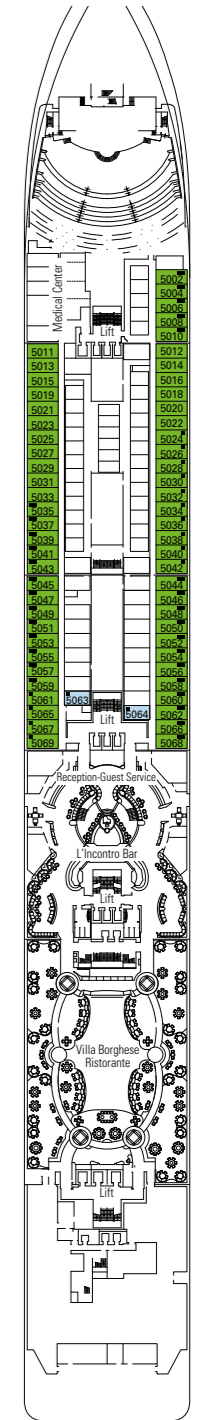

MSC Orchestra

Use the deck plans to select your ideal cabin. Choose the deck you wish then use the colours to identify the category of accommodation you desire

1275 CABINS | 3223 GUESTS

Data and descriptions are subject to change and will be verified at the time of booking.

All cabins have one double bed convertible to two single beds except in cabins for guests with disabilities or reduced mobility (H), this does not apply to cabins 15025
 3rd bed available in all categories.
 4th bed available in all categories (except Suite Aurea).

LEGEND

- ▲ Sofa bed
- ◆ Double sofa bed
- 3rd bed is a bunk bed
- 3rd and 4th bed are bunks
- ↔ Connecting Cabins
- H Cabin for guests with disabilities or reduced mobility

DECK 15
XILOFONO

DECK 14
CHITARRA

DECK 12
CLARINETTO

DECK 11
FLAUTO

DECK 10
LIRA

DECK 9
VIOLA

DECK 8
ARPA

DECK 5
PIANOFORTE