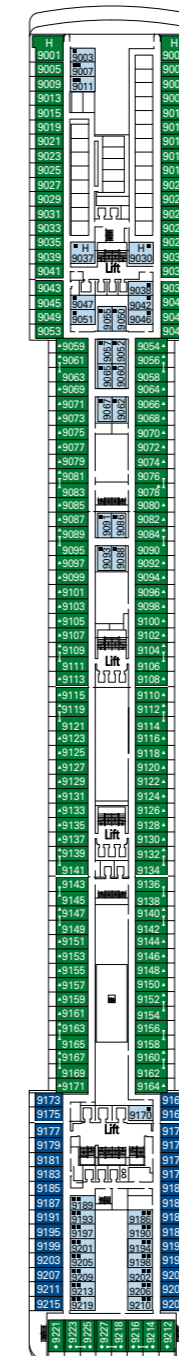

MSC Orchestra

Use the deck plans to select your ideal cabin. Choose the deck you wish then use the colours to identify the category of accommodation you desire

1275 CABINS | 3223 GUESTS

Data and descriptions are subject to change and will be verified at the time of booking.

All cabins have one double bed convertible to two single beds except in cabins for guests with disabilities or reduced mobility (H), this does not apply to cabins 15025
 3rd bed available in all categories.
 4th bed available in all categories (except Suite Aurea).

LEGEND

- ▲ Sofa bed
- ◆ Double sofa bed
- 3rd bed is a bunk bed
- 3rd and 4th bed are bunks
- ↔ Connecting Cabins
- H Cabin for guests with disabilities or reduced mobility

DECK 15
XILOFONO

DECK 14
CHITARRA

DECK 12
CLARINETTO

DECK 11
FLAUTO

DECK 10
LIRA

DECK 9
VIOLA

DECK 8
ARPA

DECK 5
PIANOFORTE