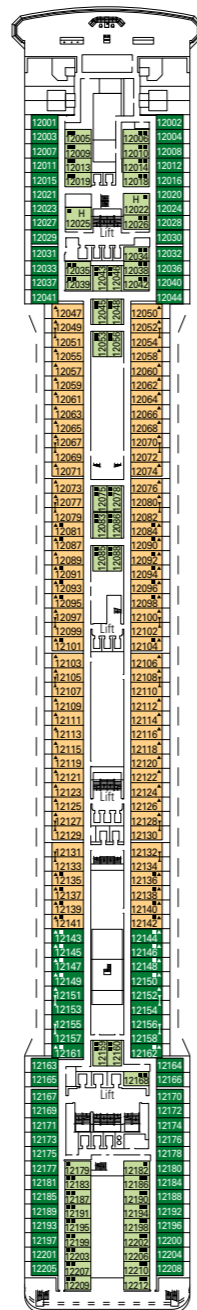

MSC Orchestra

Use the deck plans to select your ideal cabin. Choose the deck you wish then use the colours to identify the category of accommodation you desire

1275 CABINS | 3223 GUESTS

Data and descriptions are subject to change and will be verified at the time of booking.

All cabins have one double bed convertible to two single beds except in cabins for guests with disabilities or reduced mobility (H), this does not apply to cabins 15025
 3rd bed available in all categories.
 4th bed available in all categories (except Suite Aurea).

LEGEND

- ▲ Sofa bed
- ◆ Double sofa bed
- 3rd bed is a bunk bed
- 3rd and 4th bed are bunks
- ↔ Connecting Cabins
- H Cabin for guests with disabilities or reduced mobility

DECK 15
XILOFONO

DECK 14
CHITARRA

DECK 12
CLARINETTO

DECK 11
FLAUTO

DECK 10
LIRA

DECK 9
VIOLA

DECK 8
ARPA

DECK 5
PIANOFORTE