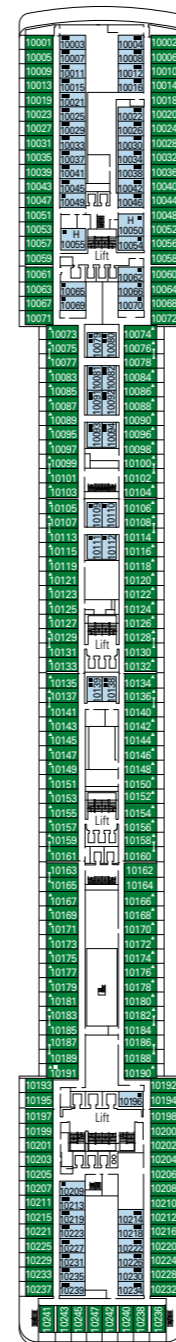

MSC Orchestra

Use the deck plans to select your ideal cabin. Choose the deck you wish then use the colours to identify the category of accommodation you desire

1275 CABINS | 3223 GUESTS

Data and descriptions are subject to change and will be verified at the time of booking.

All cabins have one double bed convertible to two single beds except in cabins for guests with disabilities or reduced mobility (H), this does not apply to cabins 15025
 3rd bed available in all categories.
 4th bed available in all categories (except Suite Aurea).

LEGEND

- ▲ Sofa bed
- ◆ Double sofa bed
- 3rd bed is a bunk bed
- 3rd and 4th bed are bunks
- ↔ Connecting Cabins
- H Cabin for guests with disabilities or reduced mobility

DECK 15
XILOFONO

DECK 14
CHITARRA

DECK 12
CLARINETTO

DECK 11
FLAUTO

DECK 10
LIRA

DECK 9
VIOLA

DECK 8
ARPA

DECK 5
PIANOFORTE