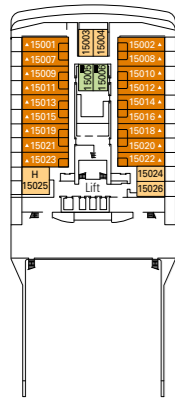

MSC Orchestra

Use the deck plans to select your ideal cabin. Choose the deck you wish then use the colours to identify the category of accommodation you desire

1275 CABINS | 3223 GUESTS

Data and descriptions are subject to change and will be verified at the time of booking.

CABIN CATEGORIES AND EXPERIENCES

■ BELLA › Interior	■ FANTASTICA › Interior	■ AUREA › Balcony
■ BELLA › Outside with Partial View	■ FANTASTICA › Ocean View	■ AUREA › Suite
■ BELLA › Balcony	■ FANTASTICA › Balcony	

LEGEND

- ▲ Sofa bed
- ◆ Double sofa bed
- 3rd bed is a bunk bed
- 3rd and 4th bed are bunks
- ↔ Connecting Cabins
- H Cabin for guests with disabilities or reduced mobility

DECK 15
XILOFONO

DECK 14
CHITARRA