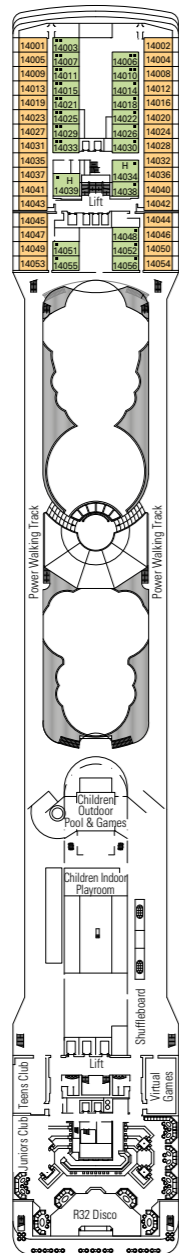

MSC Orchestra

Use the deck plans to select your ideal cabin. Choose the deck you wish then use the colours to identify the category of accommodation you desire

1275 CABINS | 3223 GUESTS

Data and descriptions are subject to change and will be verified at the time of booking.

CABIN CATEGORIES AND EXPERIENCES

■ BELLA › Interior	■ FANTASTICA › Interior	■ AUREA › Balcony
■ BELLA › Outside with Partial View	■ FANTASTICA › Ocean View	■ AUREA › Suite
■ BELLA › Balcony	■ FANTASTICA › Balcony	

All cabins have one double bed convertible to two single beds except in cabins for guests with disabilities or reduced mobility (H), this does not apply to cabins 15025
 3rd bed available in all categories.
 4th bed available in all categories (except Suite Aurea).

LEGEND

- ▲ Sofa bed
- ◆ Double sofa bed
- 3rd bed is a bunk bed
- 3rd and 4th bed are bunks
- ↔ Connecting Cabins
- H Cabin for guests with disabilities or reduced mobility

DECK 15
XILOFONO

DECK 14
CHITARRA