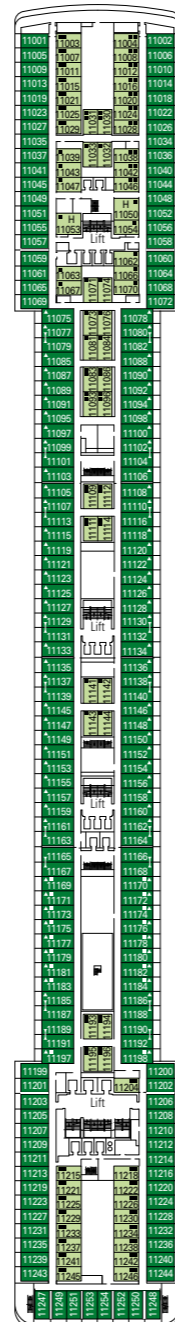

MSC Orchestra

Use the deck plans to select your ideal cabin. Choose the deck you wish then use the colours to identify the category of accommodation you desire

1275 CABINS | 3223 GUESTS

Data and descriptions are subject to change and will be verified at the time of booking.

All cabins have one double bed convertible to two single beds except in cabins for guests with disabilities or reduced mobility (H), this does not apply to cabins 15025
 3rd bed available in all categories.
 4th bed available in all categories (except Suite Aurea).

LEGEND

- ▲ Sofa bed
- ◆ Double sofa bed
- 3rd bed is a bunk bed
- 3rd and 4th bed are bunks
- ↔ Connecting Cabins
- H Cabin for guests with disabilities or reduced mobility

DECK 15
XILOFONO

DECK 14
CHITARRA

DECK 12
CLARINETTO

DECK 11
FLAUTO

DECK 10
LIRA

DECK 9
VIOLA

DECK 8
ARPA

DECK 5
PIANOFORTE