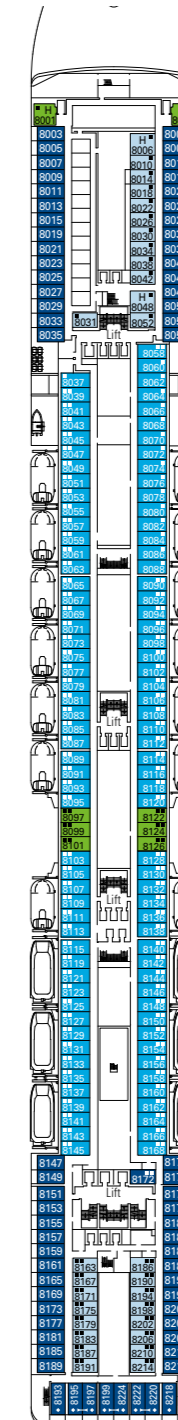

MSC Orchestra

Use the deck plans to select your ideal cabin. Choose the deck you wish then use the colours to identify the category of accommodation you desire

1275 CABINS | 3223 GUESTS

Data and descriptions are subject to change and will be verified at the time of booking.

All cabins have one double bed convertible to two single beds except in cabins for guests with disabilities or reduced mobility (H), this does not apply to cabins 15025
 3rd bed available in all categories.
 4th bed available in all categories (except Suite Aurea).

LEGEND

- ▲ Sofa bed
- ◆ Double sofa bed
- 3rd bed is a bunk bed
- 3rd and 4th bed are bunks
- ↔ Connecting Cabins
- H Cabin for guests with disabilities or reduced mobility

DECK 15
XILOFONO

DECK 14
CHITARRA

DECK 12
CLARINETTO

DECK 11
FLAUTO

DECK 10
LIRA

DECK 9
VIOLA

DECK 8
ARPA

DECK 5
PIANOFORTE