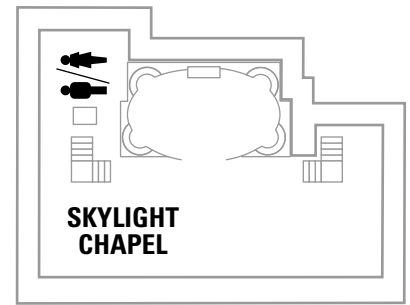

Get out there.®

Deck Fifteen on
Explorer of the Seas®

PUBLIC AREAS

Skylight Chapel

Our wedding chapel, which can accommodate 40 people, is located on top of the Viking Crown Lounge (the highest point on the ship), and is the perfect place to say "I do."