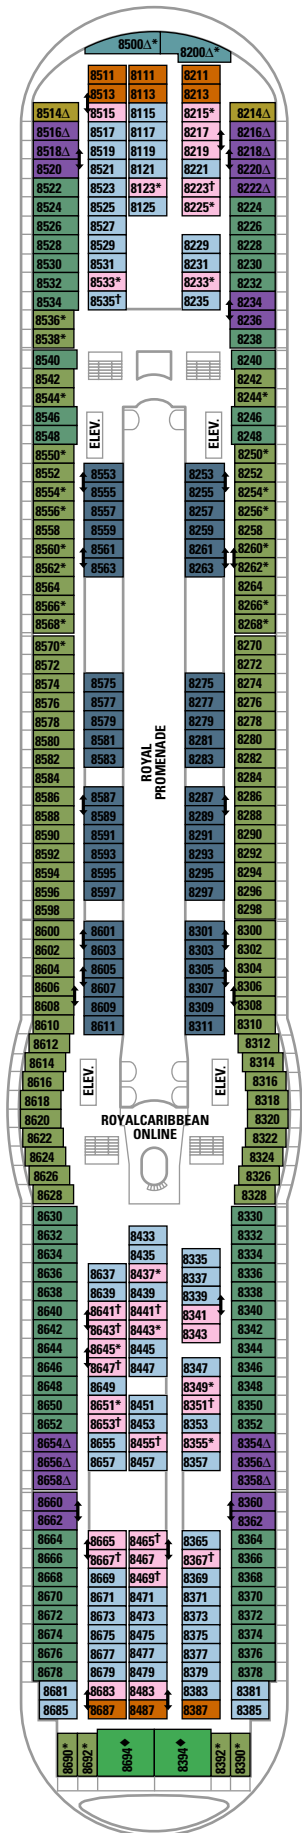

Two twin beds (can convert into queen-size), private balcony, sitting area with sofa, and a private bathroom. Rates vary from deck to deck. (173 sq. ft., balcony 47 sq. ft.)

OCEANVIEW

FO Family Oceanview Stateroom

Two twin beds (can convert into queen-size), additional bunk beds in separate area, separate sitting area with sofa bed, and a private bathroom with shower. (265 sq. ft.)

F Large Oceanview Stateroom

Two twin beds (can convert into queen-size), sitting area with sofa, vanity area and a private bathroom. (211 sq. ft.)

INTERIOR

PR Promenade Stateroom

Bowed windows with a view of the Royal Promenade, two twin beds (can convert into queen-size), sitting area with sofa, vanity area, and a private bathroom. (167 sq. ft.)

L N Q Interior Stateroom

Two twin beds (can convert into queen-size), sitting area with sofa, vanity area, and a private bathroom. (160 sq. ft.)

PUBLIC AREAS

royalcaribbean online^{SM}

It's high tech on the high seas! With royalcaribbean online, for a small fee you can access the Internet, send e-mails or send your family an e-postcard with your picture in it.

SYMBOL LEGEND

- △ Stateroom with sofa bed.
- Stateroom has third Pullman bed available.
- † Stateroom has third and fourth Pullman beds available.
- ↕ Connecting staterooms.
- ♿ Indicates accessible staterooms.
- Stateroom with sofa bed and third Pullman bed available.
- ‡ Stateroom has four additional Pullman beds available.

* Deck Plans on this site are frequently updated. Please note that Printable Deck Plans may not reflect the most recent changes.