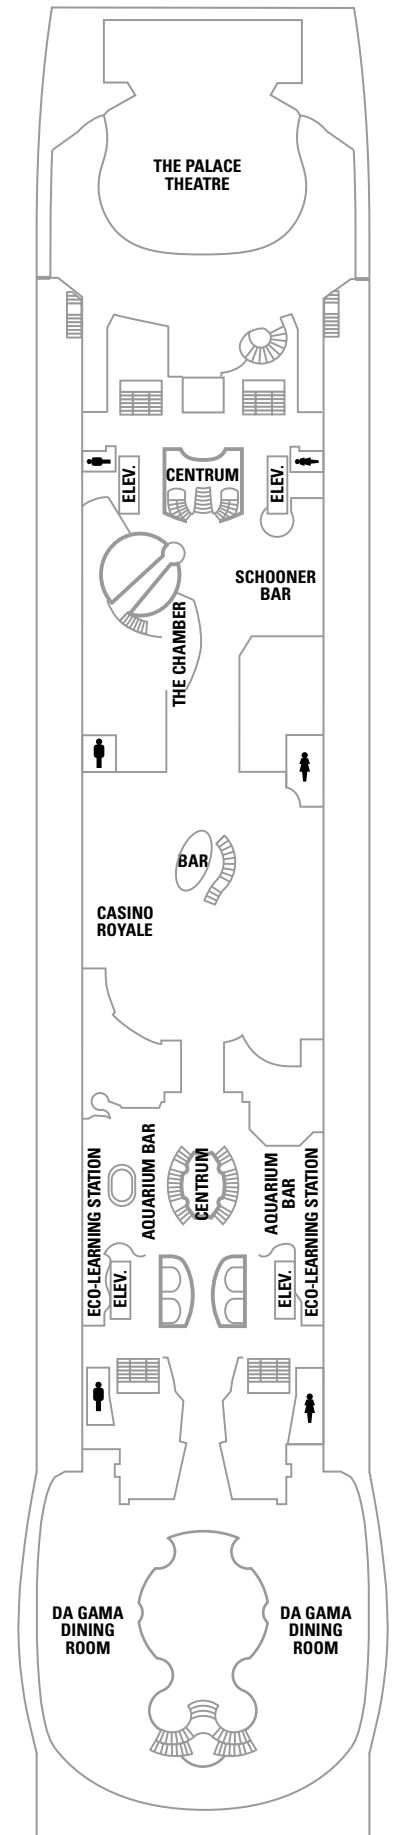

Get out there.®

Deck Four on Explorer of the Seas®

PUBLIC AREAS

Da Gama Dining Room

Our three-tier dining rooms feature a wide variety of menu items and impeccable service.

Casino RoyaleSM

Our glittering casino features electronic Slot Machines, Video Poker, Blackjack, Craps, Roulette and Caribbean Stud Poker.

Schooner Bar

This nautically themed bar is the perfect spot to enjoy a drink with friends.

The Centrum

The Centrum, a seven-story atrium surrounded by bars, lounges and unique shops, is best compared to the lobby of a grand hotel.

The Palace Theatre

Our theatre – five stories from orchestra pit to domed ceiling – features contemporary musical stage productions.

* Deck Plans on this site are frequently updated. Please note that Printable Deck Plans may not reflect the most recent changes.