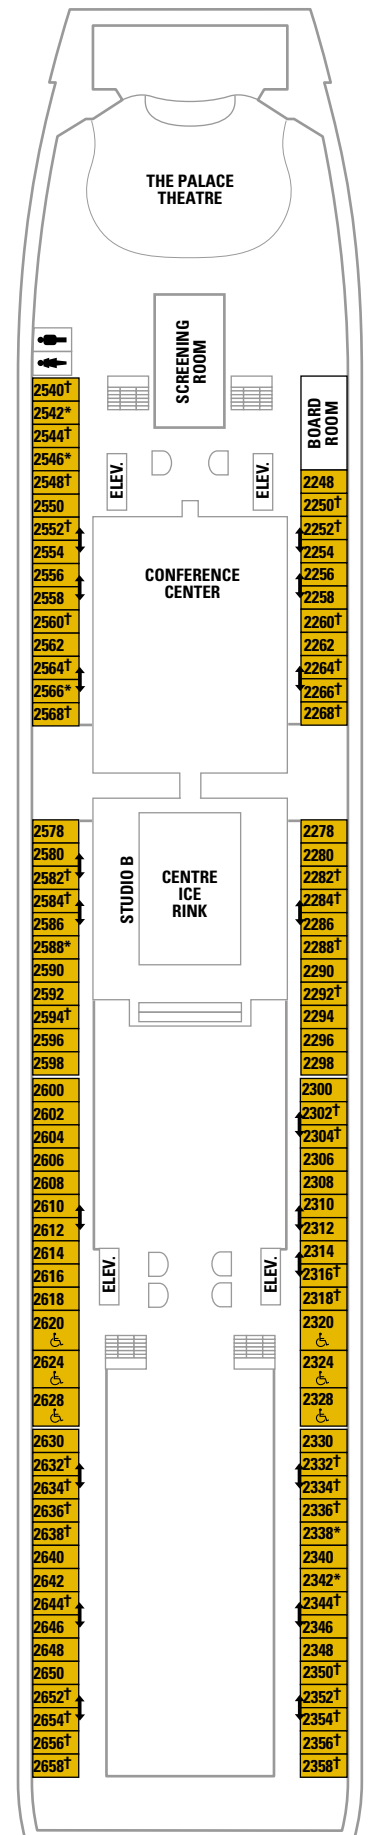

Get out there.®

Deck Two on Explorer of the Seas®

OCEANVIEW

I Oceanview Stateroom

Two twin beds (can convert into queen-size), sitting area with sofa, vanity area, and a private bathroom. (180 sq. ft.)

PUBLIC AREAS

The Palace Theatre

Our theatre – five stories from orchestra pit to domed ceiling – features contemporary musical stage productions.

Conference Center

Our comfortable conference center features state-of-the-art presentation equipment and a variety of meeting rooms.

SYMBOL LEGEND

- △ Stateroom with sofa bed.
- * Stateroom has third Pullman bed available.
- † Stateroom has third and fourth Pullman beds available.
- ↕ Connecting staterooms.
- ♿ Indicates accessible staterooms.
- ◆ Stateroom with sofa bed and third Pullman bed available.
- ‡ Stateroom has four additional Pullman beds available.

* Deck Plans on this site are frequently updated. Please note that Printable Deck Plans may not reflect the most recent changes.