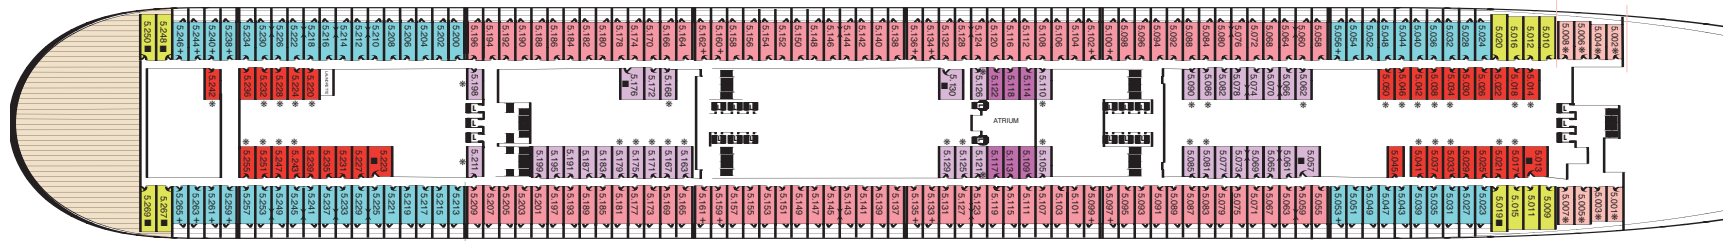

Stateroom Category

- Q1 Grand Duplexes:
  Balmoral & Sandringham Deck: 9, 10
- Q2 Suites:
  Queen Mary & Queen Elizabeth
  Duplex Apartments:
  Windsor, Holyrood &
  Buckingham Deck: 9, 10
- Q3 Royal Suites:
  Queen Anne & Queen Victoria Deck: 10
- Q4 Penthouse Deck: 9, 10
- Q5 Queens Suites Deck: 9, 10, 11
- Q6 Queens Suites Deck: 9
- Q7 Queens Suites Deck: 8
- P1 Princess Suites Deck: 10
- P2 Princess Suites Deck: 10
- P3 Princess Suites Deck: 10
- AA Club Balcony Deck: 12
- A1 Deluxe Balcony Deck: 11, 12
- A2 Deluxe Balcony Deck: 11
- A3 Deluxe Balcony Deck: 8
- B1 Premium Balcony (Sheltered) Deck: 6
- B2 Premium Balcony (Sheltered) Deck: 5, 6
- B3 Premium Balcony (Sheltered) Deck: 4, 5
- B4 Premium Balcony (Sheltered) Deck: 4
- B5 Premium Balcony† Deck: 8
- B6 Premium Balcony† Deck: 8
- C1 Standard Oceanview Deck: 5, 6
- C2 Standard Oceanview Deck: 4
- C3 Standard Oceanview Deck: 6
- C4 Standard Oceanview Deck: 5
- D1 Atrium Deck: 5, 6
- D2 Standard Inside Deck: 11, 12
- D3 Standard Inside Deck: 9, 10
- D4 Standard Inside Deck: 6
- D5 Standard Inside Deck: 5, 6
- D6 Standard Inside Deck: 4, 5
- D7 Standard Inside Deck: 4
- D8 Standard Inside Deck: 4

Deck 5 (Staterooms 5.001-5.269)