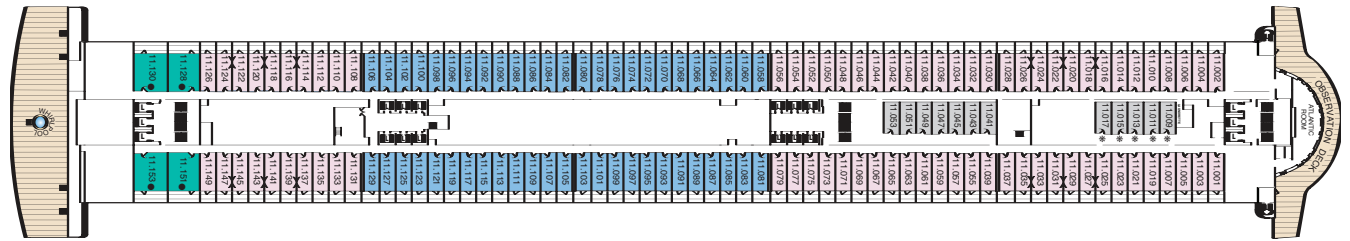

Deck 11 (Staterooms 11.001-11.153)