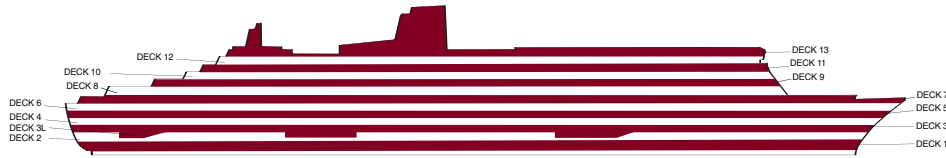

# Queen Mary 2 Deck Plans

## Stateroom Category

<b>Q1</b> Grand Duplexes: Balmoral & Sandringham	Deck: 9, 10	<b>B2</b> Premium Balcony (Sheltered)	Deck: 5, 6
<b>Q2</b> Suites: Queen Mary & Queen Elizabeth Duplex Apartments: Windsor, Holyrood & Buckingham	Deck: 9, 10	<b>B3</b> Premium Balcony (Sheltered)	Deck: 4, 5
<b>Q3</b> Royal Suites: Queen Anne & Queen Victoria	Deck: 10	<b>B4</b> Premium Balcony (Sheltered)	Deck: 4
<b>Q4</b> Penthouse	Deck: 9, 10	<b>B5</b> Premium Balcony†	Deck: 8
<b>Q5</b> Queens Suites	Deck: 9, 10, 11	<b>B6</b> Premium Balcony†	Deck: 8
<b>Q6</b> Queens Suites	Deck: 9	<b>C1</b> Standard Oceanview	Deck: 5, 6
<b>Q7</b> Queens Suites	Deck: 8	<b>C2</b> Standard Oceanview	Deck: 4
<b>P1</b> Princess Suites	Deck: 10	<b>C3</b> Standard Oceanview	Deck: 6
<b>P2</b> Princess Suites	Deck: 10	<b>C4</b> Standard Oceanview	Deck: 5
<b>P3</b> Princess Suites	Deck: 10	<b>D1</b> Atrium	Deck: 5, 6
<b>AA</b> Club Balcony	Deck: 12	<b>D2</b> Standard Inside	Deck: 11, 12
<b>A1</b> Deluxe Balcony	Deck: 11, 12	<b>D3</b> Standard Inside	Deck: 9, 10
<b>A2</b> Deluxe Balcony	Deck: 11	<b>D4</b> Standard Inside	Deck: 6
<b>A3</b> Deluxe Balcony	Deck: 8	<b>D5</b> Standard Inside	Deck: 5, 6
<b>B1</b> Premium Balcony (Sheltered)	Deck: 6	<b>D6</b> Standard Inside	Deck: 4, 5
		<b>D7</b> Standard Inside	Deck: 4
		<b>D8</b> Standard Inside	Deck: 4

## Key to symbols

- Wheelchair accessible
- + 3rd berth is a single sofa bed
- 3rd & 4th berth is a double sofa bed
- \* 3rd & 4th berths are two upper beds
- L Lift
- † B5 & B6 Staterooms have views partially obstructed by lifeboats