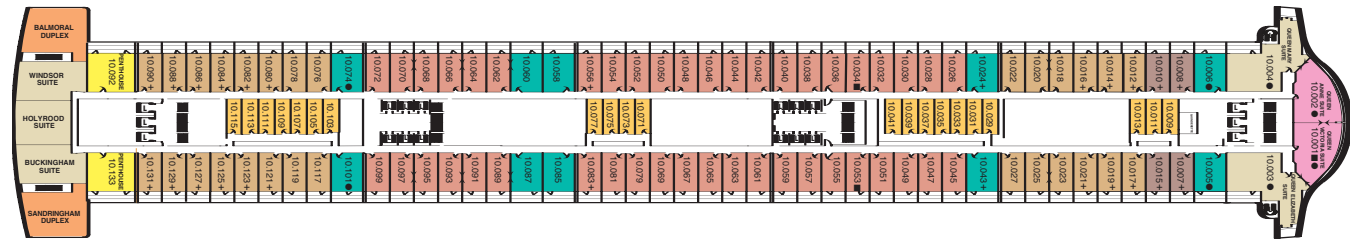

Deck 10 (Grand Duplexes/Duplex Staterooms & Penthouses 10.001-10.133)