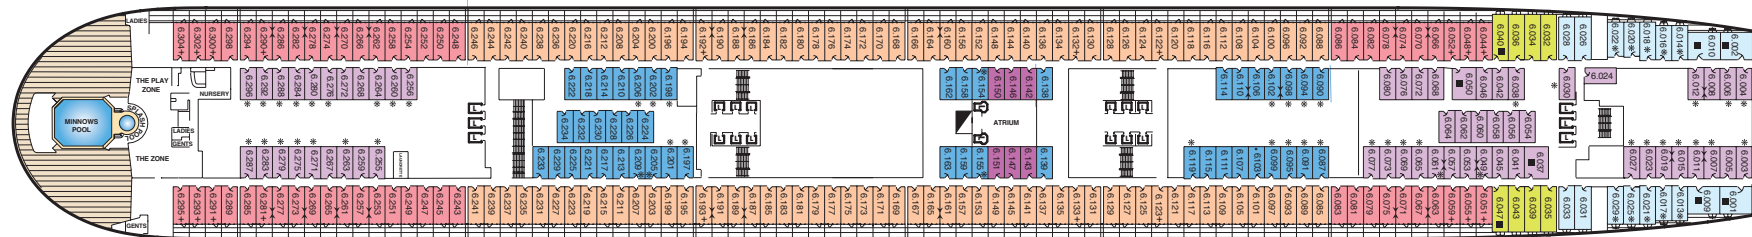

**Key to symbols**

- Wheelchair accessible
- + 3rd berth is a single sofa bed
- 3rd & 4th berth is a double sofa bed
- \* 3rd & 4th berths are two upper beds
- L Lift
- † B5 & B6 Staterooms have views partially obstructed by lifeboats

Deck 9 (Grand Duplexes/Duplex Suites & Staterooms 9.001-9.082)

Deck 8 (Suites & Staterooms 8.001-8.130)

Deck 7

Deck 6 (Staterooms 6.001-6.304)

Aft

Midships

Forward

## Stateroom Category

- Q1 Grand Duplexes:  
Balmoral & Sandringham Deck: 9, 10
- Q2 Suites:  
Queen Mary & Queen Elizabeth  
Duplex Apartments:  
Windsor, Holyrood &  
Buckingham Deck: 9, 10
- Q3 Royal Suites:  
Queen Anne & Queen Victoria Deck: 10
- Q4 Penthouse Deck: 9, 10
- Q5 Queens Suites Deck: 9, 10, 11
- Q6 Queens Suites Deck: 9
- Q7 Queens Suites Deck: 8
- P1 Princess Suites Deck: 10
- P2 Princess Suites Deck: 10
- P3 Princess Suites Deck: 10
- AA Club Balcony Deck: 12
- A1 Deluxe Balcony Deck: 11, 12
- A2 Deluxe Balcony Deck: 11
- A3 Deluxe Balcony Deck: 8
- B1 Premium Balcony (Sheltered) Deck: 6
- B2 Premium Balcony (Sheltered) Deck: 5, 6
- B3 Premium Balcony (Sheltered) Deck: 4, 5
- B4 Premium Balcony (Sheltered) Deck: 4
- B5 Premium Balcony† Deck: 8
- B6 Premium Balcony† Deck: 8
- C1 Standard Oceanview Deck: 5, 6
- C2 Standard Oceanview Deck: 4
- C3 Standard Oceanview Deck: 6
- C4 Standard Oceanview Deck: 5
- D1 Atrium Deck: 5, 6
- D2 Standard Inside Deck: 11, 12
- D3 Standard Inside Deck: 9, 10
- D4 Standard Inside Deck: 6
- D5 Standard Inside Deck: 5, 6
- D6 Standard Inside Deck: 4, 5
- D7 Standard Inside Deck: 4
- D8 Standard Inside Deck: 4