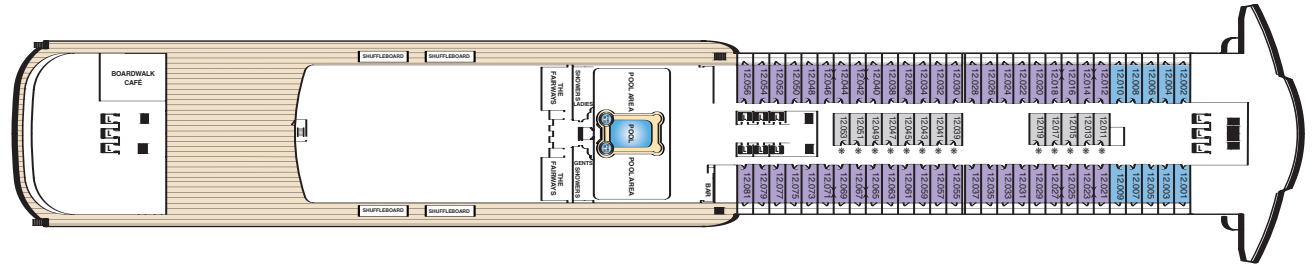

Deck 12 (Staterooms 12.001-12.081)