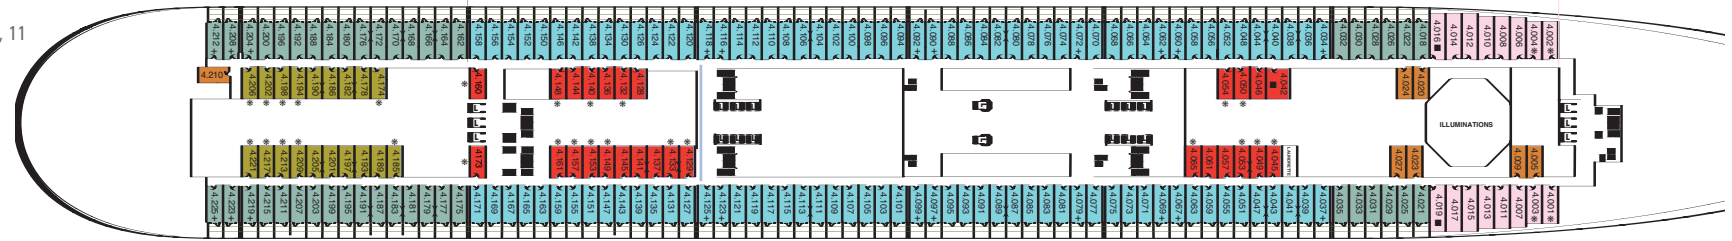

Deck 4 (Staterooms 4.001-4.225)