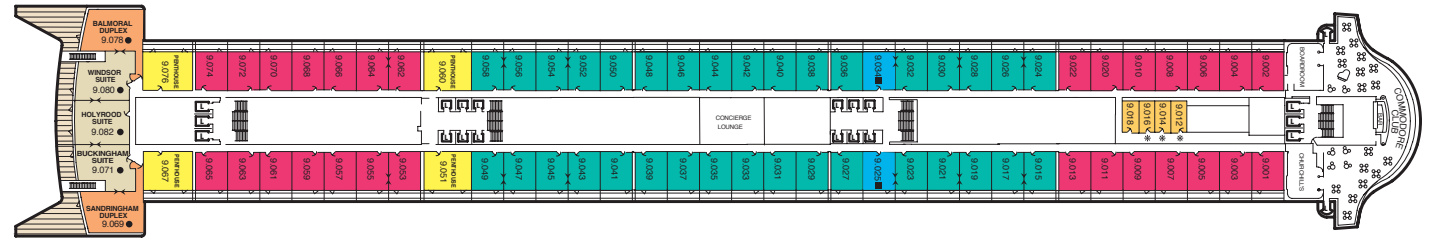

Queen Mary 2 Deck Plans

Stateroom Category

- **Q1** Grand Duplexes:
  Balmoral & Sandringham **Deck: 9, 10**
- **Q2** Suites:
  Queen Mary & Queen Elizabeth
  Duplex Apartments:
  Windsor, Holyrood &
  Buckingham **Deck: 9, 10**
- **Q3** Royal Suites:
  Queen Anne & Queen Victoria **Deck: 10**
- **Q4** Penthouse **Deck: 9, 10**
- **Q5** Queens Suites **Deck: 9, 10, 11**
- **Q6** Queens Suites **Deck: 9**
- **Q7** Queens Suites **Deck: 8**
- **P1** Princess Suites **Deck: 10**
- **P2** Princess Suites **Deck: 10**
- **P3** Princess Suites **Deck: 10**
- **AA** Club Balcony **Deck: 12**
- **A1** Deluxe Balcony **Deck: 11, 12**
- **A2** Deluxe Balcony **Deck: 11**
- **A3** Deluxe Balcony **Deck: 8**
- **B1** Premium Balcony (Sheltered) **Deck: 6**
- **B2** Premium Balcony (Sheltered) **Deck: 5, 6**
- **B3** Premium Balcony (Sheltered) **Deck: 4, 5**
- **B4** Premium Balcony (Sheltered) **Deck: 4**
- **B5** Premium Balcony† **Deck: 8**
- **B6** Premium Balcony† **Deck: 8**
- **C1** Standard Oceanview **Deck: 5, 6**
- **C2** Standard Oceanview **Deck: 4**
- **C3** Standard Oceanview **Deck: 6**
- **C4** Standard Oceanview **Deck: 5**
- **D1** Atrium **Deck: 5, 6**
- **D2** Standard Inside **Deck: 11, 12**
- **D3** Standard Inside **Deck: 9, 10**
- **D4** Standard Inside **Deck: 6**
- **D5** Standard Inside **Deck: 5, 6**
- **D6** Standard Inside **Deck: 4, 5**
- **D7** Standard Inside **Deck: 4**
- **D8** Standard Inside **Deck: 4**

Key to symbols

- Wheelchair accessible
- + 3rd berth is a single sofa bed
- 3rd & 4th berth is a double sofa bed
- 3rd & 4th berths are two upper beds
- L Lift
- † B5 & B6 Staterooms have views partially obstructed by lifeboats

Deck 9 (Grand Duplexes/Duplex Suites & Staterooms 9.001-9.082)