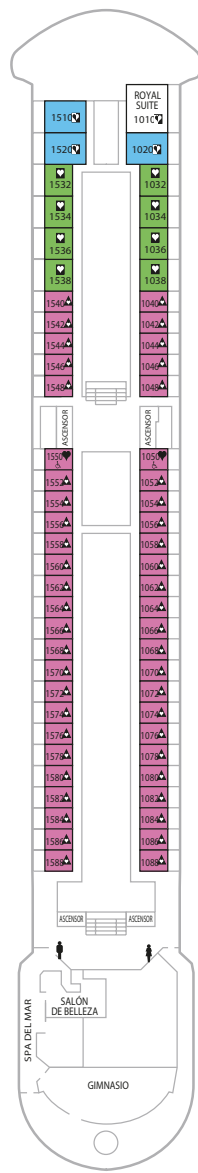

- ♥ Double bed (convertible in two).
- ♥ Double bed (convertible in two).
Maximum occupancy of 4 people with double sofa bed.
- ♥ Double bed (convertible in two).
Maximum occupancy of 4 people with two bunk beds.
- ♥ Double bed (convertible in two).
Maximum occupancy of 5 people with bunk bed.
- ♥ Double bed (convertible in two).
Maximum occupancy of 3 people with single sofa bed.
- ♿ Disabled
- Connect cabins

DECK 8

DECK 9

DECK 10

DECK 11

DECK 12

DECK 14

- RS
- DS
- GS
- JS
- JS*
- A
- B