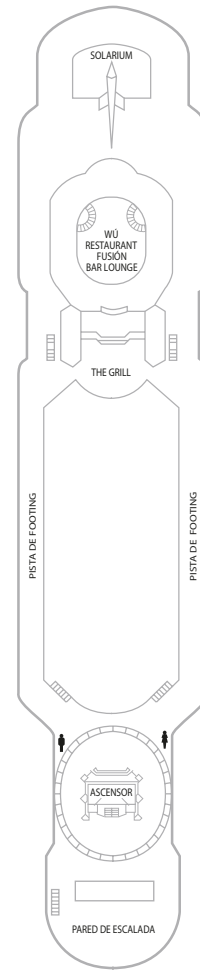

- ♥ Double bed (convertible in two).
- ♥ Double bed (convertible in two).
Maximum occupancy of 4 people with double sofa bed.
- ♥ Double bed (convertible in two).
Maximum occupancy of 4 people with two bunk beds.
- ♥ Double bed (convertible in two).
Maximum occupancy of 5 people with bunk bed.
- ♥ Double bed (convertible in two).
Maximum occupancy of 3 people with single sofa bed.
- ♿ Disabled
- Connect cabins

DECK 8

DECK 9

DECK 10

DECK 11

DECK 12

DECK 14

- RS
- DS
- GS
- JS
- JS*
- A
- B