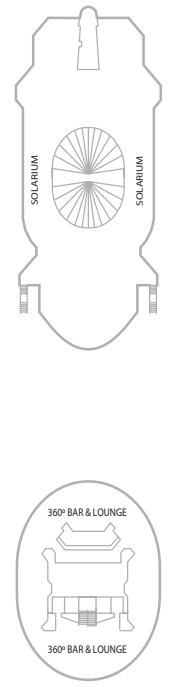

- ♥ Double bed (convertible in two).
- ♥ Double bed (convertible in two).
Maximum occupancy of 4 people with double sofa bed.
- ♥ Double bed (convertible in two).
Maximum occupancy of 4 people with two bunk beds.
- ♥ Double bed (convertible in two).
Maximum occupancy of 5 people with bunk bed.
- ♥ Double bed (convertible in two).
Maximum occupancy of 3 people with single sofa bed.
- ♿ Disabled
- Connect cabins

DECK 8

DECK 9

DECK 10

DECK 11

DECK 12

DECK 14

- RS
- DS
- GS
- JS
- JS*
- A
- B