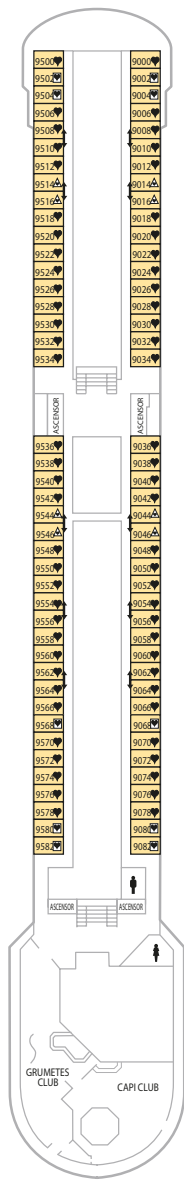

- ♥ Double bed (convertible in two).
- ♥ Double bed (convertible in two).
Maximum occupancy of 4 people with double sofa bed.
- ♥ Double bed (convertible in two).
Maximum occupancy of 4 people with two bunk beds.
- ♥ Double bed (convertible in two).
Maximum occupancy of 5 people with bunk bed.
- ♥ Double bed (convertible in two).
Maximum occupancy of 3 people with single sofa bed.
- ♿ Disabled
- Connect cabins

DECK 8

DECK 9

DECK 10

DECK 11

DECK 12

DECK 14

- RS
- DS
- GS
- JS
- JS*
- A
- B