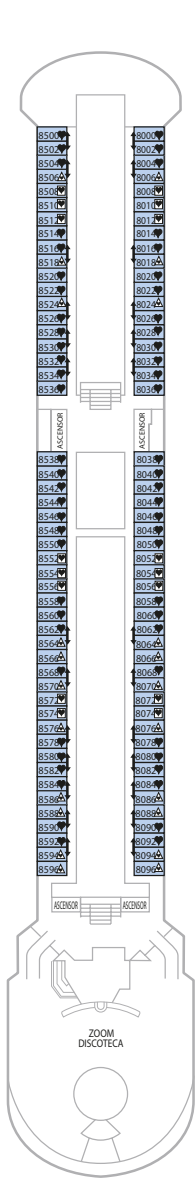

- ♥ Double bed (convertible in two).
- ♥ Double bed (convertible in two).
Maximum occupancy of 4 people with double sofa bed.
- ♥ Double bed (convertible in two).
Maximum occupancy of 4 people with two bunk beds.
- ♥ Double bed (convertible in two).
Maximum occupancy of 5 people with bunk bed.
- ♥ Double bed (convertible in two).
Maximum occupancy of 3 people with single sofa bed.
- ♿ Disabled
- Connect cabins

DECK 8

DECK 9

DECK 10

DECK 11

DECK 12

DECK 14

- RS
- DS
- GS
- JS
- JS*
- A
- B