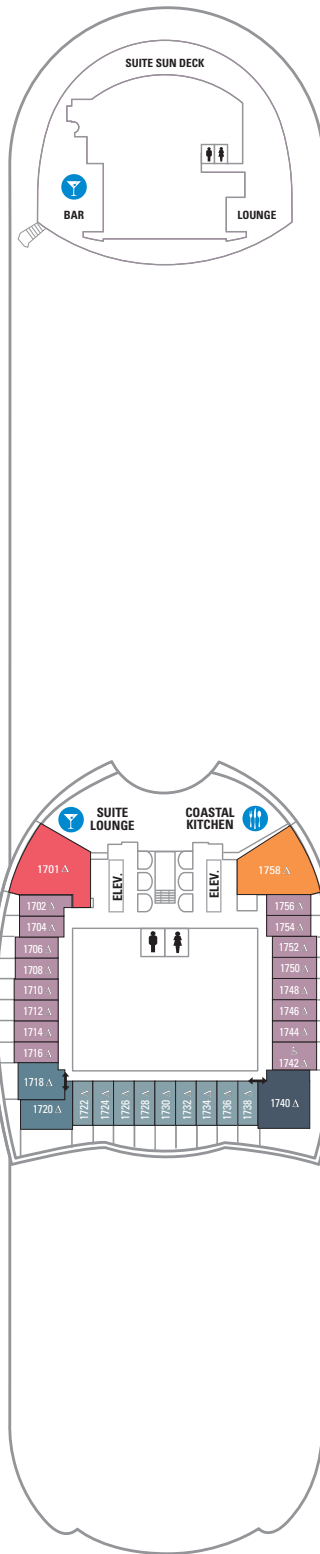

DECK 18

SUITES REFLECTING SECOND STORY OF LOFTS ON DECK 17

DECK 17

SUITES RL OP CP TL L1 L2

DECK 16

LEGENDS

- △ Stateroom with sofa bed
 - * Stateroom has third Pullman bed available
 - + Stateroom has third and fourth Pullman beds available
 - ◆ Stateroom with sofa bed and third Pullman bed available
 - ‡ Stateroom has four additional Pullman beds available
 - ↑ Connecting staterooms
 - ♿ Indicates accessible staterooms
 - ▣ Stateroom has an obstructed view
-
- 🍴 Dining Venue
 - 🎮 Entertainment Area
 - 🍹 Bars & Lounges
 - 👶 Kids & Teens Area
 - 🏊 Pool
 - ♨ Spa
 - 🏋 Fitness
 - 🏃 Running Track
 - 🧗 Rock climbing
 - 🌊 FlowRider®
 - ℹ Information
 - 🏢 Conference Center
 - 🛍 Shopping
 - 🎰 Casino

DECK 15

DECK 14

SUITES	A4	OS	GS	J3	J4	
BALCONY	1C	2C	1D	2D	5D	6D
BOARDWALK VIEW BALCONY	1I	2I	4I			
CENTRAL PARK VIEW BALCONY	1J	2J				
INTERIOR	1V	2V	4V			

DECK 12

SUITES	A3	GT	GS	J4		
BALCONY	1C	2C	1D	2D	5D	6D
BOARDWALK VIEW BALCONY	1I	2I	4I			
CENTRAL PARK VIEW BALCONY	1J	2J				
INTERIOR	1V	2V	4V			

DECK 11

SUITES **A3 OS GS J4**

BALCONY **1A 1C 2C 1D 2D SD 6D**

BOARDWALK VIEW BALCONY **1I 2I 4I**

CENTRAL PARK VIEW BALCONY **1J 2J**

OCEAN VIEW **1K 6N**

INTERIOR **1R 1V 2V 3V 4V**

DECK 10