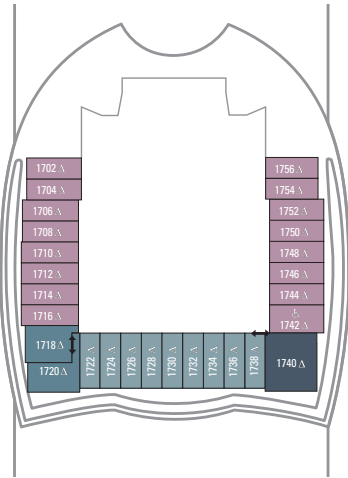

DECK 18

SUITES REFLECTING SECOND STORY OF LOFTS ON DECK 17

DECK 17

SUITES RL OP CP TL L1 L2

DECK 16

LEGENDS

- △ Stateroom with sofa bed
 - * Stateroom has third Pullman bed available
 - + Stateroom has third and fourth Pullman beds available
 - ◆ Stateroom with sofa bed and third Pullman bed available
 - ‡ Stateroom has four additional Pullman beds available
 - ↑ Connecting staterooms
 - ♿ Indicates accessible staterooms
 - ▣ Stateroom has an obstructed view
-
- 🍴 Dining Venue
 - 🎮 Entertainment Area
 - 🍹 Bars & Lounges
 - 👶 Kids & Teens Area
 - 🏊 Pool
 - ♨ Spa
 - 🏋 Fitness
 - 🏃 Running Track
 - 🧗 Rock climbing
 - 🌊 FlowRider®
 - ℹ Information
 - 🏢 Conference Center
 - 🛍 Shopping
 - 🎰 Casino

DECK 15

DECK 14

SUITES	A4	OS	GS	J3	J4	
BALCONY	1C	2C	1D	2D	5D	6D
BOARDWALK VIEW BALCONY	1I	2I	4I			
CENTRAL PARK VIEW BALCONY	1J	2J				
INTERIOR	1V	2V	4V			

DECK 12

SUITES	A3	GT	GS	J4		
BALCONY	1C	2C	1D	2D	5D	6D
BOARDWALK VIEW BALCONY	1I	2I	4I			
CENTRAL PARK VIEW BALCONY	1J	2J				
INTERIOR	1V	2V	4V			

DECK 11

SUITES **A3 OS GS J4**

BALCONY **1A 1C 2C 1D 2D SD 6D**

BOARDWALK VIEW BALCONY **1I 2I 4I**

CENTRAL PARK VIEW BALCONY **1J 2J**

OCEAN VIEW **1K 6N**

INTERIOR **1R 1V 2V 3V 4V**

DECK 10