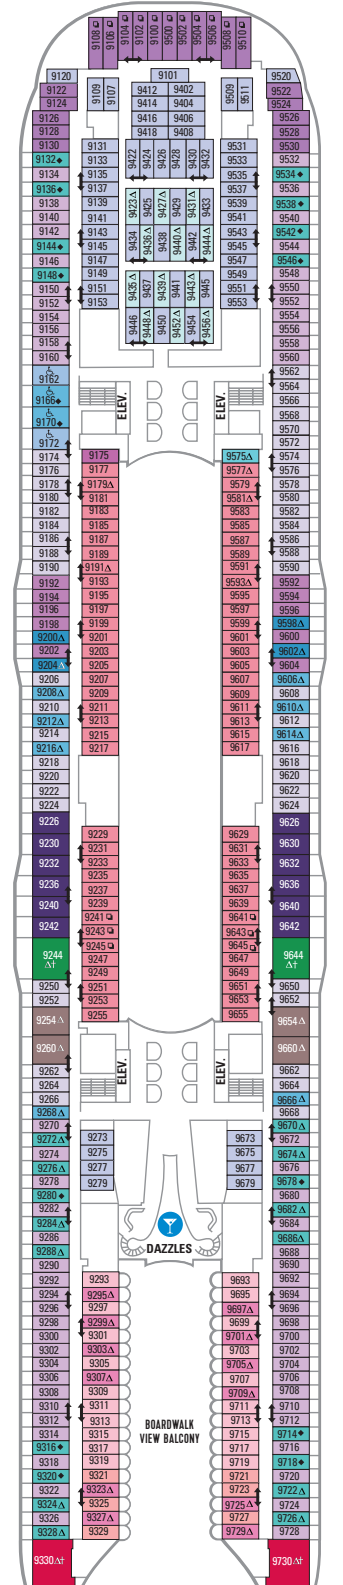

DECK 18

SUITES REFLECTING SECOND STORY OF LOFTS ON DECK 17

DECK 17

SUITES RL OP CP TL L1 L2

DECK 16

LEGENDS

- △ Stateroom with sofa bed
 - * Stateroom has third Pullman bed available
 - + Stateroom has third and fourth Pullman beds available
 - ◆ Stateroom with sofa bed and third Pullman bed available
 - ‡ Stateroom has four additional Pullman beds available
 - ↑ Connecting staterooms
 - ♿ Indicates accessible staterooms
 - ▣ Stateroom has an obstructed view
-
- 🍴 Dining Venue
 - 🎮 Entertainment Area
 - 🍹 Bars & Lounges
 - 👶 Kids & Teens Area
 - 🏊 Pool
 - ♨ Spa
 - 🏋 Fitness
 - 🏃 Running Track
 - 🧗 Rock climbing
 - 🌊 FlowRider®
 - ℹ Information
 - 🏢 Conference Center
 - 🛍 Shopping
 - 🎰 Casino

DECK 11

SUITES **A3 OS GS J4**

BALCONY **1A 1C 2C 1D 2D SD 6D**

BOARDWALK VIEW BALCONY **1I 2I 4I**

CENTRAL PARK VIEW BALCONY **1J 2J**

OCEAN VIEW **1K 6N**

INTERIOR **1R 1V 2V 3V 4V**

DECK 10

SUITES **A2 OS GT GS J4**

BALCONY **1C 2C 1D 2D SD 6D**

BOARDWALK VIEW BALCONY **1I 2I 4I**

CENTRAL PARK VIEW BALCONY **1J 2J**

OCEAN VIEW **6N**

INTERIOR **1V 2V 3V 4V**

DECK 9

SUITES **A2 GT GS J4**

BALCONY **1C 2C 1D 3D 4D 7D 8D**

BOARDWALK VIEW BALCONY **1I 2I 4I**

OCEAN VIEW **6N**

INTERIOR **1S 1V 2V 3V 6V**

DECK 8

SUITES **A1 GS J3 J4**

BALCONY **1C 2C 1D 4D 7D 8D**

BOARDWALK VIEW BALCONY **1I 2I 4I**