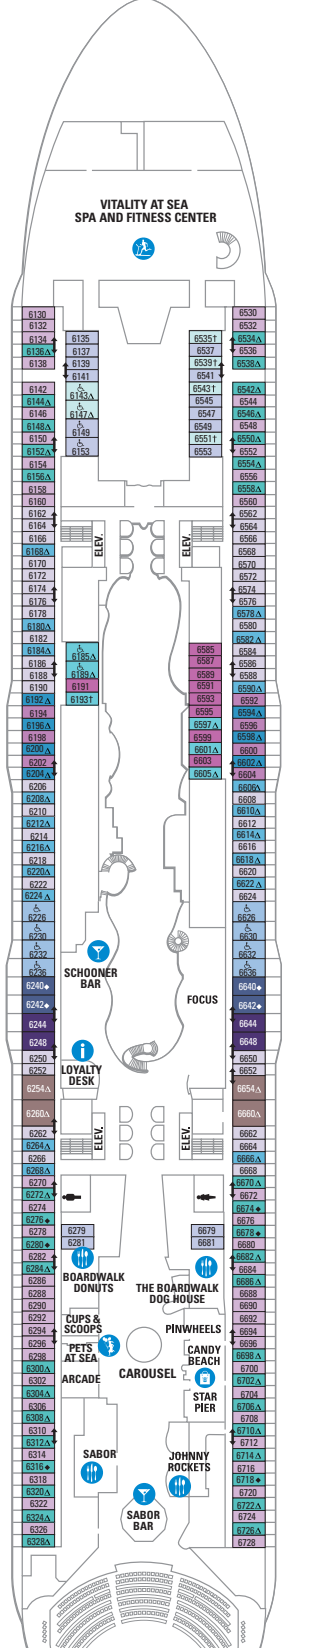

DECK 18

SUITES REFLECTING SECOND STORY OF LOFTS ON DECK 17

DECK 17

SUITES RL OP CP TL L1 L2

DECK 16

LEGENDS

- △ Stateroom with sofa bed
 - * Stateroom has third Pullman bed available
 - + Stateroom has third and fourth Pullman beds available
 - ◆ Stateroom with sofa bed and third Pullman bed available
 - ‡ Stateroom has four additional Pullman beds available
 - ↑ Connecting staterooms
 - ♿ Indicates accessible staterooms
 - ▣ Stateroom has an obstructed view
-
- 🍴 Dining Venue
 - 🎮 Entertainment Area
 - 🍹 Bars & Lounges
 - 👶 Kids & Teens Area
 - 🏊 Pool
 - ♨ Spa
 - 🏋 Fitness
 - 🏃 Running Track
 - 🧗 Rock climbing
 - 🌊 FlowRider®
 - ℹ Information
 - 🏢 Conference Center
 - 🛍 Shopping
 - 🎰 Casino

BALCONY **1C 2C 1D 3D 4D 7D 8D**

BOARDWALK VIEW BALCONY **1I 2I 4I**

OCEAN VIEW **6N**

INTERIOR **1S 1V 2V 3V 6V**

DECK 8

SUITES **A1 GS J3 J4**

BALCONY **1C 2C 1D 4D 7D 8D**

BOARDWALK VIEW BALCONY **1I 2I 4I**

OCEAN VIEW **6N**

INTERIOR **3V 6V**

DECK 7

SUITES **GS J3 J4**

BALCONY **1A 2C 1D 4D 7D 8D**

OCEAN VIEW **6N**

INTERIOR **1T 1V 2V 3V 6V**

DECK 6

SUITES **GS J3 J4**

BALCONY **1C 2C 1D 3D 4D 7D 8D**

INTERIOR **1V 2V 3V 6V**

DECK 5

DECK 4

DECK 3

OCEAN VIEW 1N 2N
INTERIOR 1V 2V

SUITES