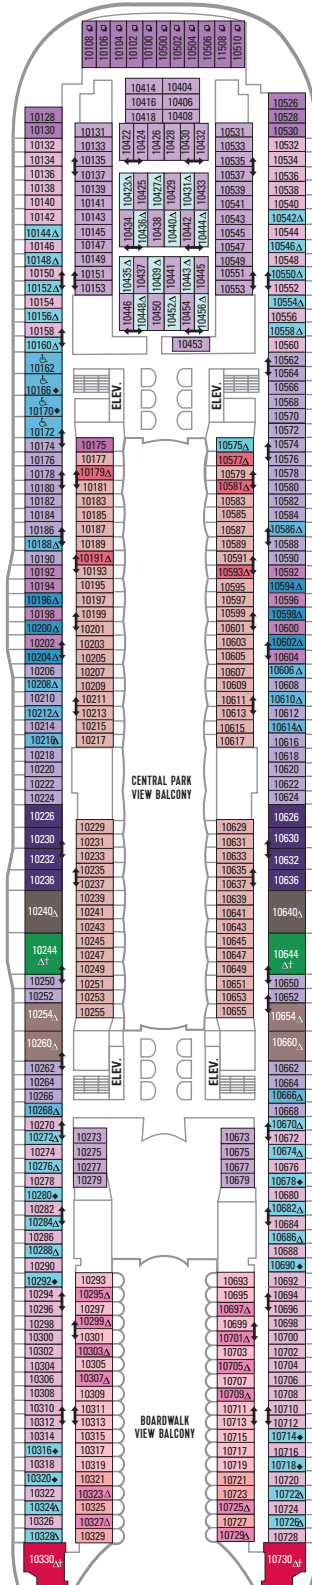

DECK 18

SUITES REFLECTING SECOND STORY OF LOFTS ON DECK 17

DECK 17

SUITES RL OP CP TL L1 L2

DECK 16

LEGENDS

- △ Stateroom with sofa bed
 - * Stateroom has third Pullman bed available
 - + Stateroom has third and fourth Pullman beds available
 - ◆ Stateroom with sofa bed and third Pullman bed available
 - ‡ Stateroom has four additional Pullman beds available
 - ↑ Connecting staterooms
 - ♿ Indicates accessible staterooms
 - ▣ Stateroom has an obstructed view
-
- 🍴 Dining Venue
 - 🎮 Entertainment Area
 - 🍹 Bars & Lounges
 - 👶 Kids & Teens Area
 - 🏊 Pool
 - ♨ Spa
 - 🏋 Fitness
 - 🏃 Running Track
 - 🧗 Rock climbing
 - 🌊 FlowRider®
 - ℹ Information
 - 🏢 Conference Center
 - 🛍 Shopping
 - 🎰 Casino

DECK 11

SUITES **A3 OS GS J4**

BALCONY **1A 1C 2C 1D 2D SD 6D**

BOARDWALK VIEW BALCONY **1I 2I 4I**

CENTRAL PARK VIEW BALCONY **1J 2J**

OCEAN VIEW **1K 6N**

INTERIOR **1R 1V 2V 3V 4V**

DECK 10

SUITES **A2 OS GT GS J4**

BALCONY **1C 2C 1D 2D SD 6D**

BOARDWALK VIEW BALCONY **1I 2I 4I**

CENTRAL PARK VIEW BALCONY **1J 2J**

OCEAN VIEW **6N**

INTERIOR **1V 2V 3V 4V**

DECK 9

SUITES **A2 GT GS J4**

BALCONY **1C 2C 1D 3D 4D 7D 8D**

BOARDWALK VIEW BALCONY **1I 2I 4I**

OCEAN VIEW **6N**

INTERIOR **1S 1V 2V 3V 6V**

DECK 8

SUITES **A1 GS J3 J4**

BALCONY **1C 2C 1D 4D 7D 8D**

BOARDWALK VIEW BALCONY **1I 2I 4I**