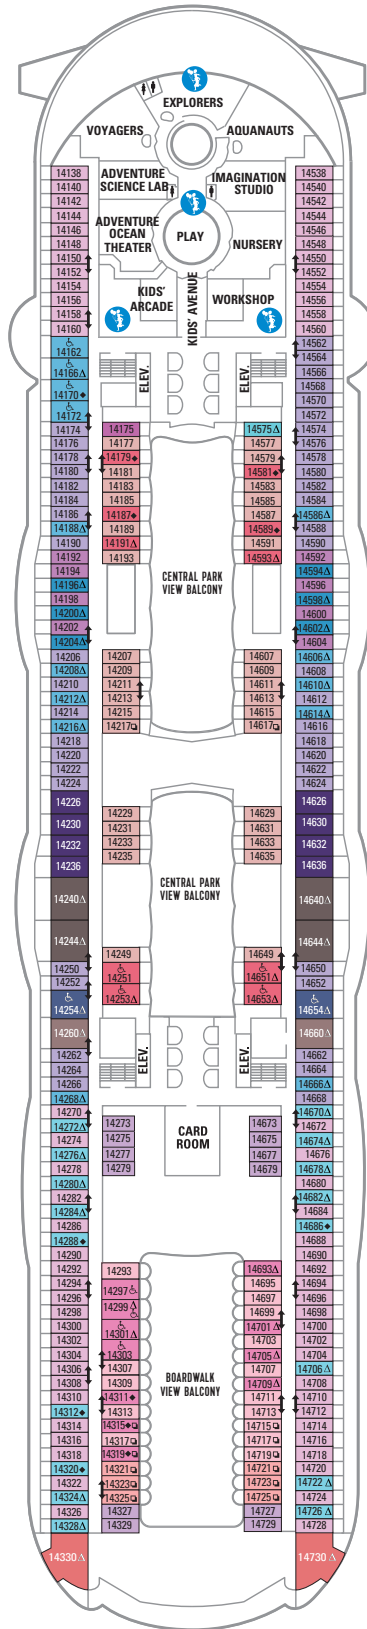

DECK 18

SUITES REFLECTING SECOND STORY OF LOFTS ON DECK 17

DECK 17

SUITES RL OP CP TL L1 L2

DECK 16

LEGENDS

- △ Stateroom with sofa bed
 - * Stateroom has third Pullman bed available
 - + Stateroom has third and fourth Pullman beds available
 - ◆ Stateroom with sofa bed and third Pullman bed available
 - ‡ Stateroom has four additional Pullman beds available
 - ↑ Connecting staterooms
 - ♿ Indicates accessible staterooms
 - ▣ Stateroom has an obstructed view
-
- 🍴 Dining Venue
 - 🎮 Entertainment Area
 - 🍹 Bars & Lounges
 - 👶 Kids & Teens Area
 - 🏊 Pool
 - ♨ Spa
 - 🏋 Fitness
 - 🏃 Running Track
 - 🧗 Rock climbing
 - 🌊 FlowRider®
 - ℹ Information
 - 🏢 Conference Center
 - 🛍 Shopping
 - 🎰 Casino

DECK 15

DECK 14

SUITES	A4	OS	GS	J3	J4	
BALCONY	1C	2C	1D	2D	5D	6D
BOARDWALK VIEW BALCONY	1I	2I	4I			
CENTRAL PARK VIEW BALCONY	1J	2J				
INTERIOR	1V	2V	4V			

DECK 12

SUITES	A3	GT	GS	J4		
BALCONY	1C	2C	1D	2D	5D	6D
BOARDWALK VIEW BALCONY	1I	2I	4I			
CENTRAL PARK VIEW BALCONY	1J	2J				
INTERIOR	1V	2V	4V			

DECK 11

SUITES **A3 OS GS J4**

BALCONY **1A 1C 2C 1D 2D SD 6D**

BOARDWALK VIEW BALCONY **1I 2I 4I**

CENTRAL PARK VIEW BALCONY **1J 2J**

OCEAN VIEW **1K 6N**

INTERIOR **1R 1V 2V 3V 4V**

DECK 10