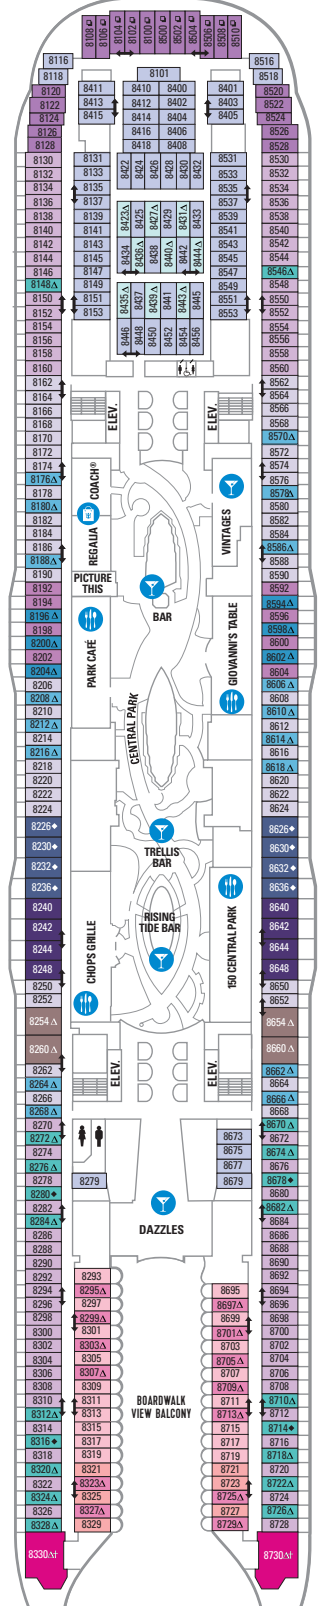

DECK 8

SUITES **A1 GS J3 J4**

BALCONY **1C 2C 1D 4D 7D 8D**

BOARDWALK VIEW BALCONY **1I 2I 4I**

OCEAN VIEW **6N**

INTERIOR **3V 6V**