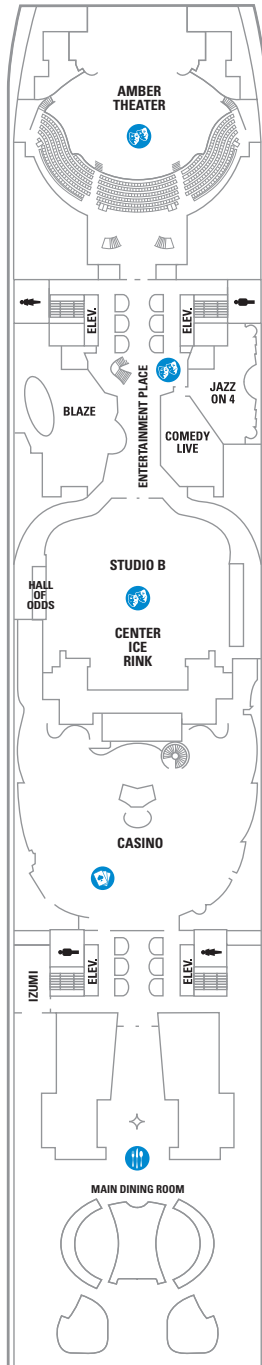

DECK 18

SUITES REFLECTING SECOND STORY OF LOFTS ON DECK 17

DECK 17

SUITES RL OP CP TL L1 L2

DECK 16

LEGENDS

- △ Stateroom with sofa bed
 - * Stateroom has third Pullman bed available
 - + Stateroom has third and fourth Pullman beds available
 - ◆ Stateroom with sofa bed and third Pullman bed available
 - ‡ Stateroom has four additional Pullman beds available
 - ↑ Connecting staterooms
 - ♿ Indicates accessible staterooms
 - ▣ Stateroom has an obstructed view
-
- 🍴 Dining Venue
 - 🎮 Entertainment Area
 - 🍹 Bars & Lounges
 - 👶 Kids & Teens Area
 - 🏊 Pool
 - ♨ Spa
 - 🏋 Fitness
 - 🏃 Running Track
 - 🧗 Rock climbing
 - 🌊 FlowRider®
 - ℹ Information
 - 🏢 Conference Center
 - 🛍 Shopping
 - 🎰 Casino

BALCONY **1C 2C 1D 3D 4D 7D 8D**

BOARDWALK VIEW BALCONY **1I 2I 4I**

OCEAN VIEW **6N**

INTERIOR **1S 1V 2V 3V 6V**

DECK 8

SUITES **A1 GS J3 J4**

BALCONY **1C 2C 1D 4D 7D 8D**

BOARDWALK VIEW BALCONY **1I 2I 4I**

SUITES **GS J3 J4**

BALCONY **1C 2C 1D 3D 4D 7D 8D**

INTERIOR **1V 2V 3V 6V**

DECK 5

DECK 4

DECK 3

OCEAN VIEW 1N 2N
INTERIOR 1V 2V

SUITES

RL Royal Loft Suite - Two-decks-high stateroom with panoramic views. On second level, master bedroom has a King size bed with Duxiana Mattress; bathroom with tub, shower, two sinks and bidet and a closet. On main level, second bedroom with closet and two twin beds that convert to Royal King; dining area with dry bar, living room with sofa that converts to double bed; bathroom with shower. Private balcony with whirlpool and dining area. Sleeps up to 6 guests. Stateroom: 1,524 sq. ft. Balcony (main level): 843 sq. ft.