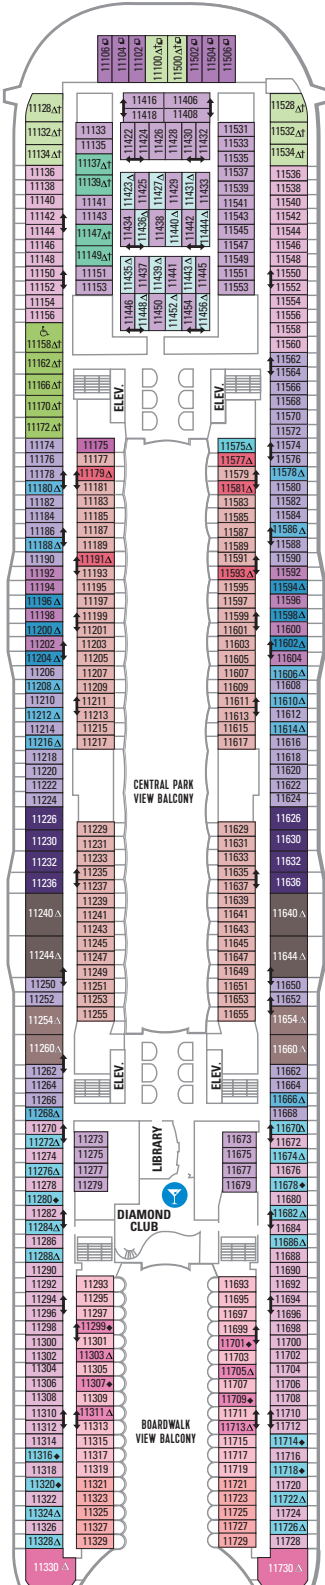

DECK 18

SUITES REFLECTING SECOND STORY OF LOFTS ON DECK 17

DECK 17

SUITES RL OP CP TL L1 L2

DECK 16

LEGENDS

- △ Stateroom with sofa bed
 - * Stateroom has third Pullman bed available
 - + Stateroom has third and fourth Pullman beds available
 - ◆ Stateroom with sofa bed and third Pullman bed available
 - ‡ Stateroom has four additional Pullman beds available
 - ↑ Connecting staterooms
 - ♿ Indicates accessible staterooms
 - ▣ Stateroom has an obstructed view
-
- 🍴 Dining Venue
 - 🎮 Entertainment Area
 - 🍹 Bars & Lounges
 - 👶 Kids & Teens Area
 - 🏊 Pool
 - ♨ Spa
 - 🏋 Fitness
 - 🏃 Running Track
 - 🧗 Rock climbing
 - 🌊 FlowRider®
 - ℹ Information
 - 🏢 Conference Center
 - 🛍 Shopping
 - 🎰 Casino

DECK 11

SUITES **A3 OS GS J4**

BALCONY **1A 1C 2C 1D 2D SD 6D**

BOARDWALK VIEW BALCONY **1I 2I 4I**

CENTRAL PARK VIEW BALCONY **1J 2J**

OCEAN VIEW **1K 6N**

INTERIOR **1R 1V 2V 3V 4V**

DECK 10

SUITES **A2 OS GT GS J4**

BALCONY **1C 2C 1D 2D SD 6D**

BOARDWALK VIEW BALCONY **1I 2I 4I**

CENTRAL PARK VIEW BALCONY **1J 2J**

OCEAN VIEW **6N**

INTERIOR **1V 2V 3V 4V**

DECK 9

SUITES **A2 GT GS J4**

BALCONY **1C 2C 1D 3D 4D 7D 8D**

BOARDWALK VIEW BALCONY **1I 2I 4I**

OCEAN VIEW **6N**

INTERIOR **1S 1V 2V 3V 6V**

DECK 8

SUITES **A1 GS J3 J4**

BALCONY **1C 2C 1D 4D 7D 8D**

BOARDWALK VIEW BALCONY **1I 2I 4I**