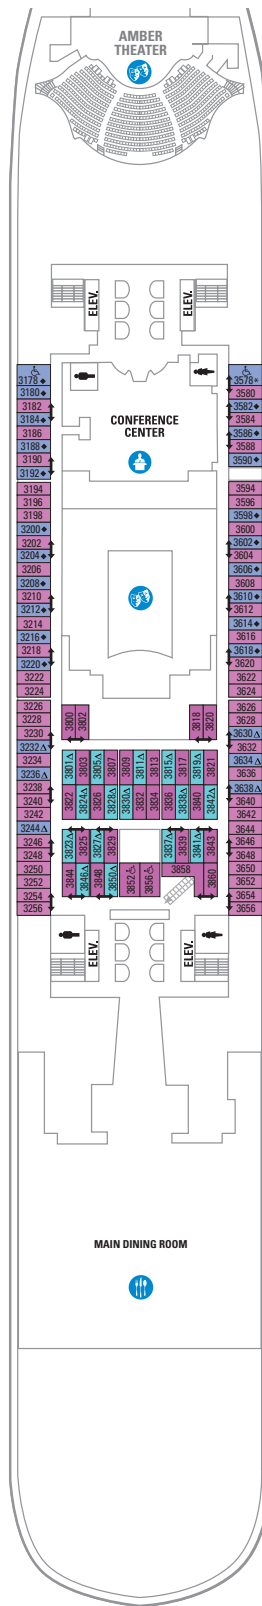

DECK 18

SUITES REFLECTING SECOND STORY OF LOFTS ON DECK 17

DECK 17

SUITES RL OP CP TL L1 L2

DECK 16

LEGENDS

- △ Stateroom with sofa bed
 - * Stateroom has third Pullman bed available
 - + Stateroom has third and fourth Pullman beds available
 - ◆ Stateroom with sofa bed and third Pullman bed available
 - ‡ Stateroom has four additional Pullman beds available
 - ↑ Connecting staterooms
 - ♿ Indicates accessible staterooms
 - ▣ Stateroom has an obstructed view
-
- 🍴 Dining Venue
 - 🎮 Entertainment Area
 - 🍹 Bars & Lounges
 - 👶 Kids & Teens Area
 - 🏊 Pool
 - ♨ Spa
 - 🏋 Fitness
 - 🏃 Running Track
 - 🧗 Rock climbing
 - 🌊 FlowRider®
 - ℹ Information
 - 🏢 Conference Center
 - 🛍 Shopping
 - 🎰 Casino

DECK 11

SUITES **A3 OS GS J4**

BALCONY **1A 1C 2C 1D 2D SD 6D**

BOARDWALK VIEW BALCONY **1I 2I 4I**

CENTRAL PARK VIEW BALCONY **1J 2J**

OCEAN VIEW **1K 6N**

INTERIOR **1R 1V 2V 3V 4V**

DECK 10

BALCONY **1C 2C 1D 3D 4D 7D 8D**

BOARDWALK VIEW BALCONY **1I 2I 4I**

OCEAN VIEW **6N**

INTERIOR **1S 1V 2V 3V 6V**

DECK 8

SUITES **A1 GS J3 J4**

BALCONY **1C 2C 1D 4D 7D 8D**

BOARDWALK VIEW BALCONY **1I 2I 4I**

SUITES **GS J3 J4**

BALCONY **1C 2C 1D 3D 4D 7D 8D**

INTERIOR **1V 2V 3V 6V**

DECK 5

DECK 4

DECK 3

OCEAN VIEW 1N 2N
INTERIOR 1V 2V

SUITES