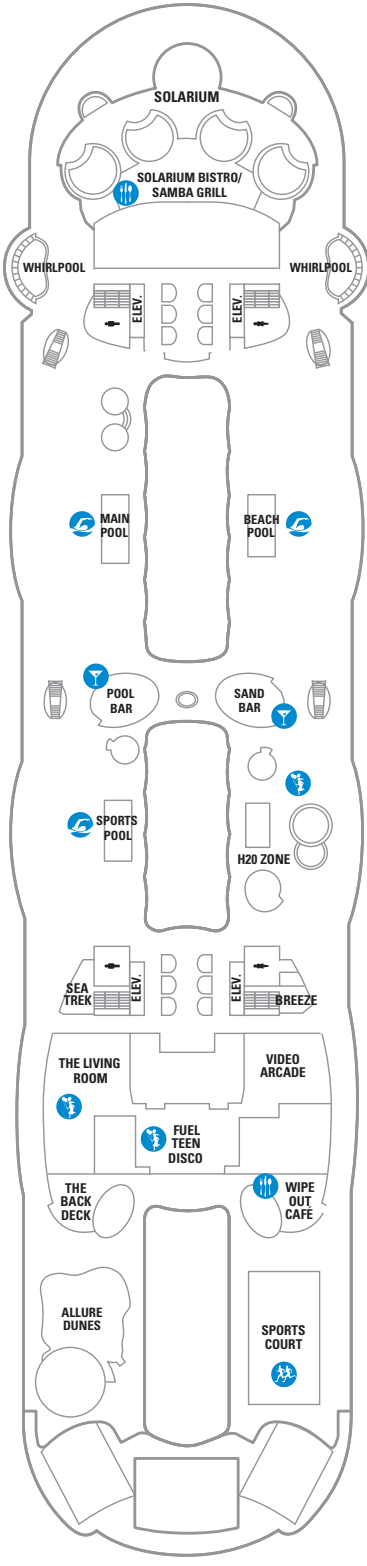

DECK 18

SUITES REFLECTING SECOND STORY OF LOFTS ON DECK 17

DECK 17

SUITES RL OP CP TL L1 L2

DECK 16

LEGENDS

- △ Stateroom with sofa bed
 - * Stateroom has third Pullman bed available
 - + Stateroom has third and fourth Pullman beds available
 - ◆ Stateroom with sofa bed and third Pullman bed available
 - ‡ Stateroom has four additional Pullman beds available
 - ↑ Connecting staterooms
 - ♿ Indicates accessible staterooms
 - ▣ Stateroom has an obstructed view
-
- 🍴 Dining Venue
 - 🎮 Entertainment Area
 - 🍹 Bars & Lounges
 - 👶 Kids & Teens Area
 - 🏊 Pool
 - ♨ Spa
 - 🏋 Fitness
 - 🏃 Running Track
 - 🧗 Rock climbing
 - 🌊 FlowRider®
 - ℹ Information
 - 🏢 Conference Center
 - 🛍 Shopping
 - 🎰 Casino

DECK 15

DECK 14

SUITES	A4	OS	GS	J3	J4	
BALCONY	1C	2C	1D	2D	5D	6D
BOARDWALK VIEW BALCONY	1I	2I	4I			
CENTRAL PARK VIEW BALCONY	1J	2J				
INTERIOR	1V	2V	4V			

DECK 12

SUITES	A3	GT	GS	J4		
BALCONY	1C	2C	1D	2D	5D	6D
BOARDWALK VIEW BALCONY	1I	2I	4I			
CENTRAL PARK VIEW BALCONY	1J	2J				
INTERIOR	1V	2V	4V			

DECK 11

SUITES **A3 OS GS J4**

BALCONY **1A 1C 2C 1D 2D SD 6D**

BOARDWALK VIEW BALCONY **1I 2I 4I**

CENTRAL PARK VIEW BALCONY **1J 2J**

OCEAN VIEW **1K 6N**

INTERIOR **1R 1V 2V 3V 4V**

DECK 10