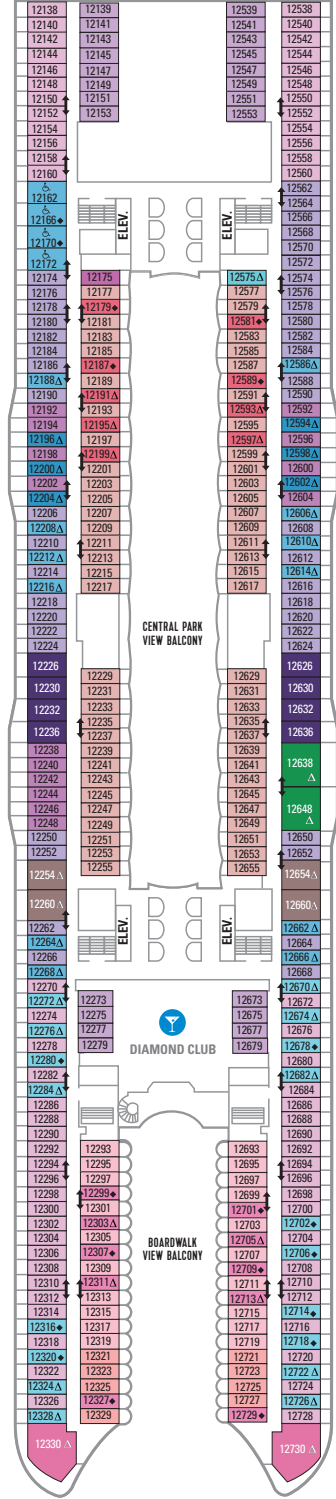

DECK 18

SUITES REFLECTING SECOND STORY OF LOFTS ON DECK 17

DECK 17

SUITES RL OP CP TL L1 L2

DECK 16

LEGENDS

- △ Stateroom with sofa bed
 - * Stateroom has third Pullman bed available
 - + Stateroom has third and fourth Pullman beds available
 - ◆ Stateroom with sofa bed and third Pullman bed available
 - ‡ Stateroom has four additional Pullman beds available
 - ↑ Connecting staterooms
 - ♿ Indicates accessible staterooms
 - ▣ Stateroom has an obstructed view
-
- 🍴 Dining Venue
 - 🎮 Entertainment Area
 - 🍹 Bars & Lounges
 - 👶 Kids & Teens Area
 - 🏊 Pool
 - ♨ Spa
 - 🏋 Fitness
 - 🏃 Running Track
 - 🧗 Rock climbing
 - 🌊 FlowRider®
 - ℹ Information
 - 🏢 Conference Center
 - 🛍 Shopping
 - 🎰 Casino

DECK 15

DECK 14

SUITES	A4	OS	GS	J3	J4	
BALCONY	1C	2C	1D	2D	5D	6D
BOARDWALK VIEW BALCONY	1I	2I	4I			
CENTRAL PARK VIEW BALCONY	1J	2J				
INTERIOR	1V	2V	4V			

DECK 12

SUITES	A3	GT	GS	J4		
BALCONY	1C	2C	1D	2D	5D	6D
BOARDWALK VIEW BALCONY	1I	2I	4I			
CENTRAL PARK VIEW BALCONY	1J	2J				
INTERIOR	1V	2V	4V			

DECK 11

SUITES **A3 OS GS J4**

BALCONY **1A 1C 2C 1D 2D SD 6D**

BOARDWALK VIEW BALCONY **1I 2I 4I**

CENTRAL PARK VIEW BALCONY **1J 2J**

OCEAN VIEW **1K 6N**

INTERIOR **1R 1V 2V 3V 4V**

DECK 10

BALCONY **1C 2C 1D 3D 4D 7D 8D**

BOARDWALK VIEW BALCONY **1I 2I 4I**

OCEAN VIEW **6N**

INTERIOR **1S 1V 2V 3V 6V**

DECK 8

SUITES **A1 GS J3 J4**

BALCONY **1C 2C 1D 4D 7D 8D**

BOARDWALK VIEW BALCONY **1I 2I 4I**