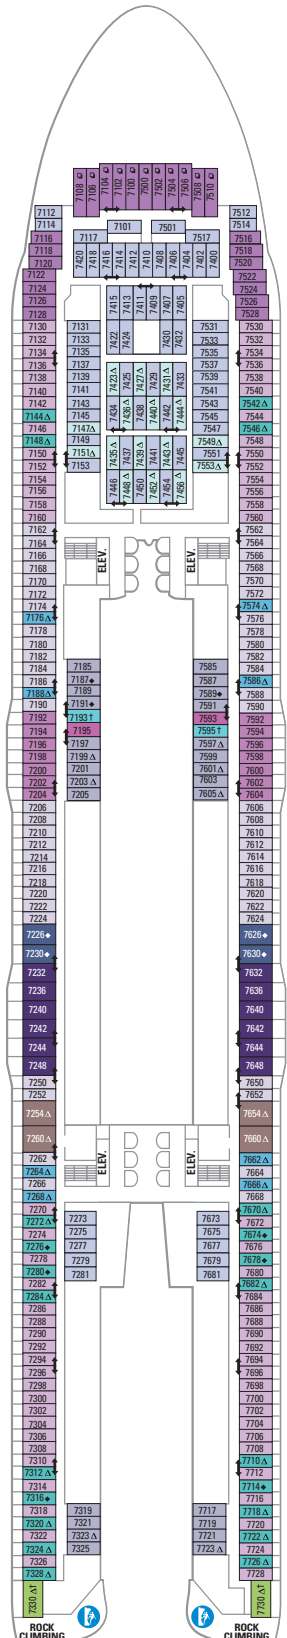

DECK 18

SUITES REFLECTING SECOND STORY OF LOFTS ON DECK 17

DECK 17

SUITES RL OP CP TL L1 L2

DECK 16

LEGENDS

- △ Stateroom with sofa bed
 - * Stateroom has third Pullman bed available
 - + Stateroom has third and fourth Pullman beds available
 - ◆ Stateroom with sofa bed and third Pullman bed available
 - ‡ Stateroom has four additional Pullman beds available
 - ↑ Connecting staterooms
 - ♿ Indicates accessible staterooms
 - ▣ Stateroom has an obstructed view
-
- 🍴 Dining Venue
 - 🎮 Entertainment Area
 - 🍹 Bars & Lounges
 - 👶 Kids & Teens Area
 - 🏊 Pool
 - ♨ Spa
 - 🏋 Fitness
 - 🏃 Running Track
 - 🧗 Rock climbing
 - 🌊 FlowRider®
 - ℹ Information
 - 🏢 Conference Center
 - 🛍 Shopping
 - 🎰 Casino

DECK 11

SUITES **A3 OS GS J4**

BALCONY **1A 1C 2C 1D 2D SD 6D**

BOARDWALK VIEW BALCONY **1I 2I 4I**

CENTRAL PARK VIEW BALCONY **1J 2J**

OCEAN VIEW **1K 6N**

INTERIOR **1R 1V 2V 3V 4V**

DECK 10

BALCONY **1C 2C 1D 3D 4D 7D 8D**

BOARDWALK VIEW BALCONY **1I 2I 4I**

OCEAN VIEW **6N**

INTERIOR **1S 1V 2V 3V 6V**

DECK 8

SUITES **A1 GS J3 J4**

BALCONY **1C 2C 1D 4D 7D 8D**

BOARDWALK VIEW BALCONY **1I 2I 4I**

OCEAN VIEW **6N**

INTERIOR **3V 6V**

DECK 7

SUITES **GS J3 J4**

BALCONY **1A 2C 1D 4D 7D 8D**

OCEAN VIEW **6N**

INTERIOR **1T 1V 2V 3V 6V**

DECK 6